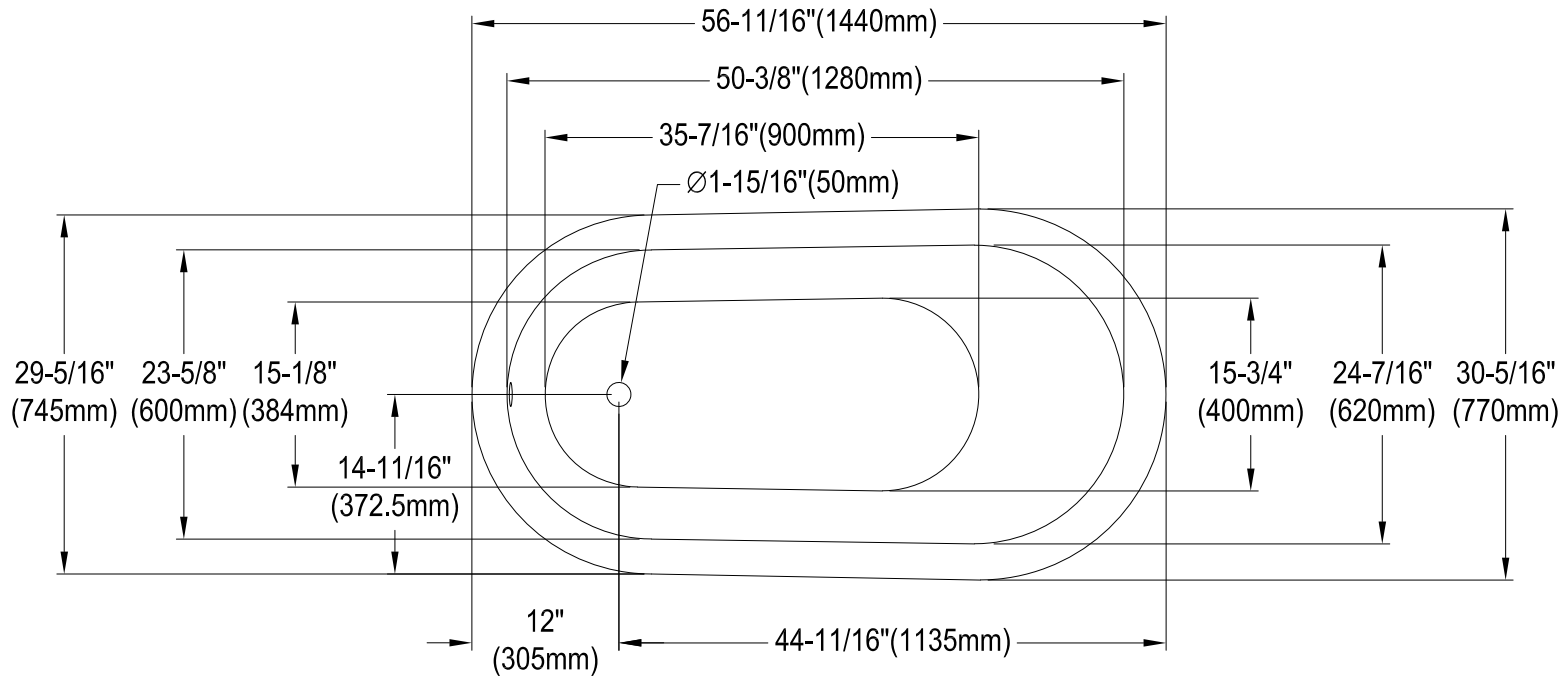

# VCTND5731B1,2,5,6,8,W

57" Cast Iron Clawfoot Bathtub

M10 x 20 (4 pcs)

Section A-A

Ref# VCTND5731B1,2,5,6,8,W | 2019-12-A