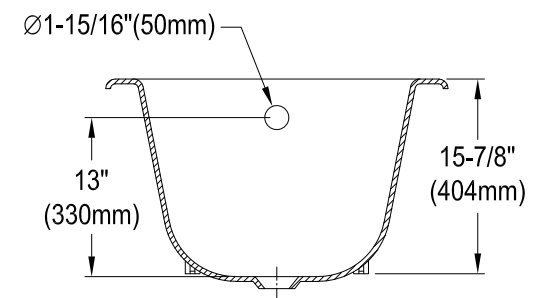

# VCTND5731B1,2,5,6,8,W

57" Cast Iron Clawfoot Bathtub

M10 x 20 (4 pcs)

Section A-A

Ref# VCTND5731B1,2,5,6,8,W | 2019-12-A