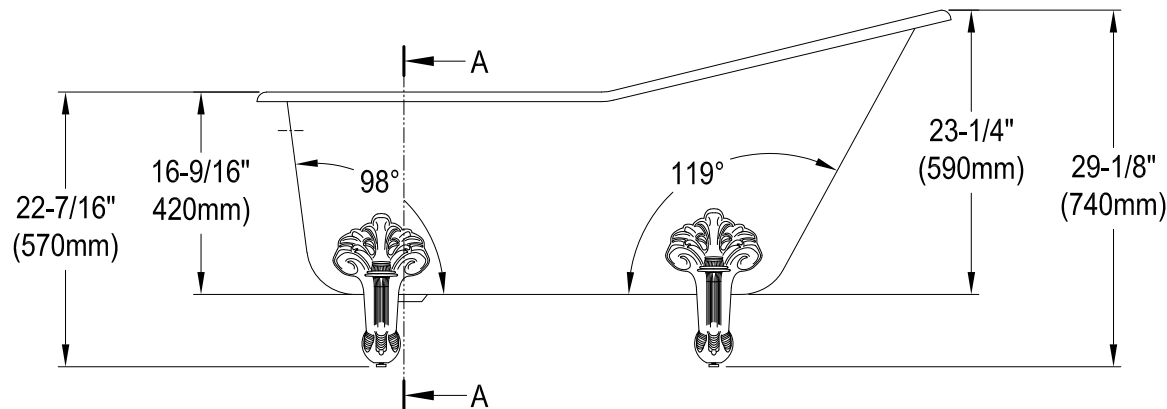

# VCTND5731B1,2,5,6,8,W

57" Cast Iron Clawfoot Bathtub

M10 x 20 (4 pcs)

Section A-A

Ref# VCTND5731B1,2,5,6,8,W | 2019-12-A