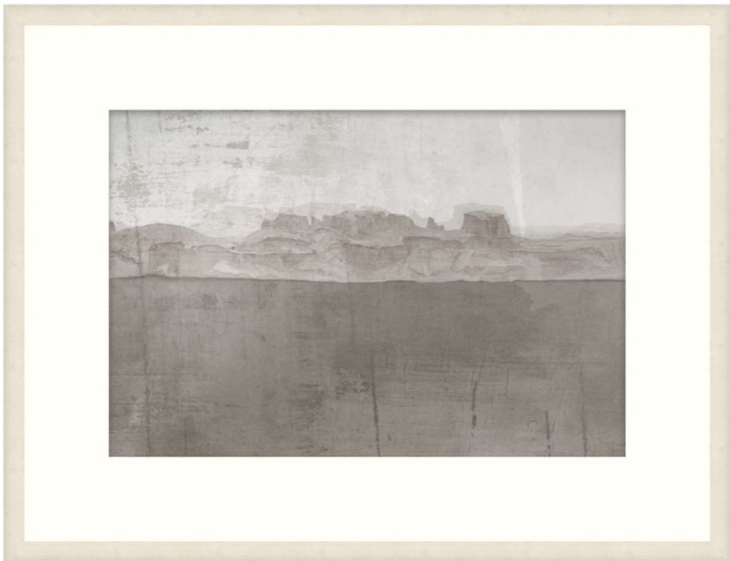

THEODORE ALEXANDER

Desert Walls 1

D3092S61830-5125

Plastic Frame

Textured Paper - Single Matboard

M5 - White Smooth + White Core Width:6"

F952 - Whitewash Woodgrain Cap Frame - Width: 1

W 54 x D 1¼ x H 41 inches

Material(s):

Collection: Art by TA

Style: Modern / Formal Modern

Type: Décor / Wall Art