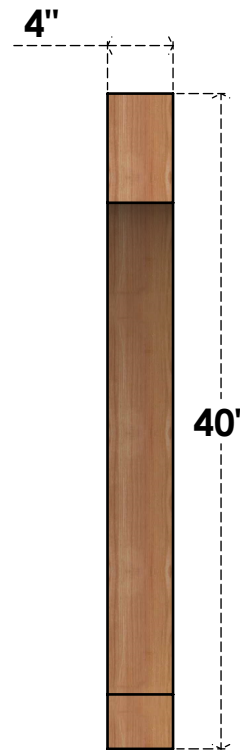

BRC04X32X40IMP00RWR

4"W X 32"D X 40"H IMPERIAL ROUGH SAWN BRACE, WESTERN RED CEDAR

SIDE

FRONT

EKENA MILLWORK
 2300 WEST MAIN ST.
 CLARKSVILLE, TX 75426
 TOLL FREE: 866-607-0453
 WWW.EKENAMILLWORK.COM

NOTES

1. INSTALLATION TO BE COMPLETED IN ACCORDANCE WITH MANUFACTURER'S SPECIFICATIONS.
2. DRAWING MAY NOT BE TO SCALE
3. THIS DRAWING IS INTENDED FOR DESIGN AND PLANNING PURPOSES ONLY.
4. ALL INFORMATION CONTAINED HEREIN WAS CURRENT AT THE TIME OF DEVELOPMENT BUT MUST BE REVIEWED AND APPROVED BY THE PRODUCT MANUFACTURER TO BE CONSIDERED ACCURATE.
5. PRODUCTS ARE NOT KILN DRIED. THIS ITEM IS UNIQUE AND WILL CONTAIN THE NATURAL VARIATIONS THAT THE WOOD SPECIES OFFERS. THIS MAY RESULT IN VARIATIONS UP TO 1/4"