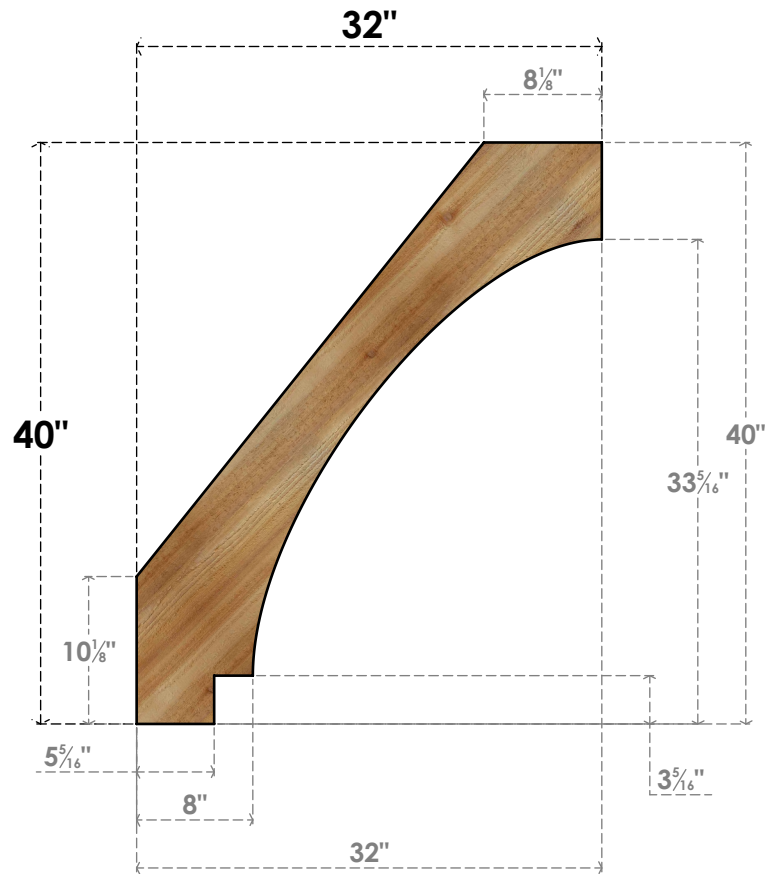

BRC04X32X40IMP00RWR

4"W X 32"D X 40"H IMPERIAL ROUGH SAWN BRACE, WESTERN RED CEDAR

SIDE

FRONT

EKENA MILLWORK
 2300 WEST MAIN ST.
 CLARKSVILLE, TX 75426
 TOLL FREE: 866-607-0453
 WWW.EKENAMILLWORK.COM

NOTES