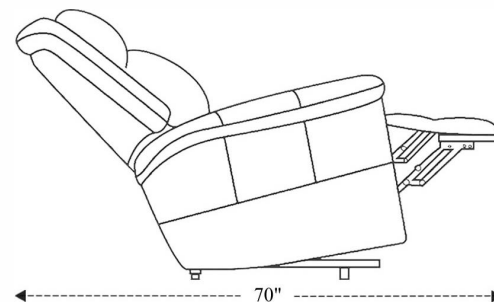

Zero Gravity Power Reclining Sofa

Overall Dimensions	88" x 36" x 41.5"
Overall Width	88"
Overall Depth	36"
Overall Height	41.5"
Overall Weight	253 lbs.
Fully Reclined	70"
Distance from Wall	8"
Back of Seat to end of Chaise	43"
Leg Height <small>(Distance from Foot Rest to Floor in Full Recline)</small>	25"
Head Height <small>(Distance from Headrest to Floor in Full Recline)</small>	29"

Seat Width	21"
Seat Depth	21.5"
Seat Height	20"
Arm Width	6"
Arm Depth	22"
Arm Height	24.5"
Back Width	24"
Back Height	25"
Headrest Extended from Back	--

Zero Gravity Power Reclining Loveseat

Overall Dimensions	62.75" x 36" x 41.5"
Overall Width	62.75"
Overall Depth	36"
Overall Height	41.5"
Overall Weight	204 lbs.
Fully Reclined	70"
Distance from Wall	8"
Back of Seat to end of Chaise	43"
Leg Height (Distance from Foot Rest to Floor in Full Recline)	25"
Head Height (Distance from Headrest to Floor in Full Recline)	29"

Seat Width	21"
Seat Depth	21.5"
Seat Height	20"
Arm Width	6"
Arm Depth	22"
Arm Height	24.5"
Back Width	24"
Back Height	25"
Headrest Extended from Back	--