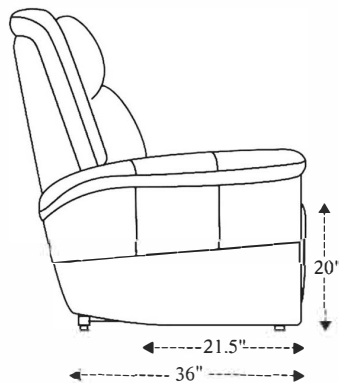

Zero Gravity Power Reclining Sofa

Overall Dimensions	88" x 36" x 41.5"
Overall Width	88"
Overall Depth	36"
Overall Height	41.5"
Overall Weight	253 lbs.
Fully Reclined	70"
Distance from Wall	8"
Back of Seat to end of Chaise	43"
Leg Height <small>(Distance from Foot Rest to Floor in Full Recline)</small>	25"
Head Height <small>(Distance from Headrest to Floor in Full Recline)</small>	29"

Seat Width	21"
Seat Depth	21.5"
Seat Height	20"
Arm Width	6"
Arm Depth	22"
Arm Height	24.5"
Back Width	24"
Back Height	25"
Headrest Extended from Back	--

Zero Gravity Power Reclining Loveseat

Overall Dimensions	62.75" x 36" x 41.5"
Overall Width	62.75"
Overall Depth	36"
Overall Height	41.5"
Overall Weight	204 lbs.
Fully Reclined	70"
Distance from Wall	8"
Back of Seat to end of Chaise	43"
Leg Height (Distance from Foot Rest to Floor in Full Recline)	25"
Head Height (Distance from Headrest to Floor in Full Recline)	29"

Seat Width	21"
Seat Depth	21.5"
Seat Height	20"
Arm Width	6"
Arm Depth	22"
Arm Height	24.5"
Back Width	24"
Back Height	25"
Headrest Extended from Back	--