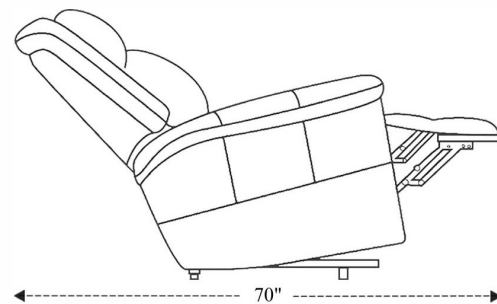

Zero Gravity Power Reclining Sofa

Overall Dimensions	88" x 36" x 41.5"
Overall Width	88"
Overall Depth	36"
Overall Height	41.5"
Overall Weight	253 lbs.
Fully Reclined	70"
Distance from Wall	8"
Back of Seat to end of Chaise	43"
Leg Height <small>(Distance from Foot Rest to Floor in Full Recline)</small>	25"
Head Height <small>(Distance from Headrest to Floor in Full Recline)</small>	29"

Seat Width	21"
Seat Depth	21.5"
Seat Height	20"
Arm Width	6"
Arm Depth	22"
Arm Height	24.5"
Back Width	24"
Back Height	25"
Headrest Extended from Back	--

Zero Gravity Power Reclining Loveseat

Overall Dimensions	62.75" x 36" x 41.5"
Overall Width	62.75"
Overall Depth	36"
Overall Height	41.5"
Overall Weight	204 lbs.
Fully Reclined	70"
Distance from Wall	8"
Back of Seat to end of Chaise	43"
Leg Height (Distance from Foot Rest to Floor in Full Recline)	25"
Head Height (Distance from Headrest to Floor in Full Recline)	29"

Seat Width	21"
Seat Depth	21.5"
Seat Height	20"
Arm Width	6"
Arm Depth	22"
Arm Height	24.5"
Back Width	24"
Back Height	25"
Headrest Extended from Back	--