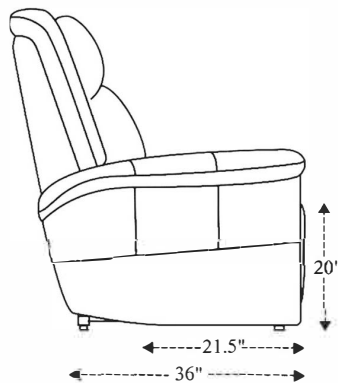

Zero Gravity Power Reclining Sofa

Overall Dimensions	88" x 36" x 41.5"
Overall Width	88"
Overall Depth	36"
Overall Height	41.5"
Overall Weight	253 lbs.
Fully Reclined	70"
Distance from Wall	8"
Back of Seat to end of Chaise	43"
Leg Height <small>(Distance from Foot Rest to Floor in Full Recline)</small>	25"
Head Height <small>(Distance from Headrest to Floor in Full Recline)</small>	29"

Seat Width	21"
Seat Depth	21.5"
Seat Height	20"
Arm Width	6"
Arm Depth	22"
Arm Height	24.5"
Back Width	24"
Back Height	25"
Headrest Extended from Back	--

Zero Gravity Power Reclining Loveseat

Overall Dimensions	62.75" x 36" x 41.5"
Overall Width	62.75"
Overall Depth	36"
Overall Height	41.5"
Overall Weight	204 lbs.
Fully Reclined	70"
Distance from Wall	8"
Back of Seat to end of Chaise	43"
Leg Height (Distance from Foot Rest to Floor in Full Recline)	25"
Head Height (Distance from Headrest to Floor in Full Recline)	29"

Seat Width	21"
Seat Depth	21.5"
Seat Height	20"
Arm Width	6"
Arm Depth	22"
Arm Height	24.5"
Back Width	24"
Back Height	25"
Headrest Extended from Back	--