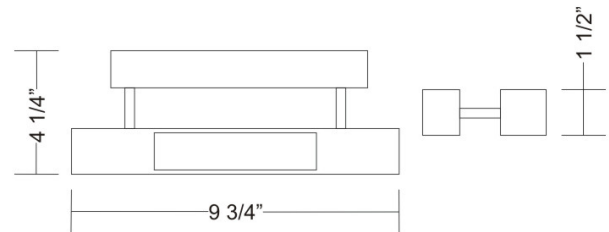

Date: _____ Project: _____

Fixture Type: _____ Specifier/Rep: _____

Certified by Standards
us CSA certified, listed to UL & CSA

Exact Measurements: Metric

Model:	D1-3027
Installation:	Surface - Wall
Fixture Finish:	Anodized Aluminum
Diffuser:	Satin White Pyrex Glass
Lamp Base:	RSC (double ended)
Lamp Type:	LED/T3Q/3 (79mm) Halogen (not included)
Number Of Lamps:	1
Max Wattage Per Lamp:	15W/100W
Lamp Voltage:	120Vac
IP Rating:	IP20
Length:	25.4cm / 10"
Height:	3.5cm / 1 3/8"
Extension:	10.8cm / 4 1/4"
Weight:	2.7 lbs / 1.23 kg

Additional Details

<p style="color:#F00">Overstock Item: Contact customerservice@zaneen.com for stock level and pricing</p>

Available Sizes and / or Lamping

Sera - Wall - [D1-3027] -- 25.4cm / 10" x 10.8cm / 4 1/4" - 1x15W/100W - LED/T3Q/3 Halogen - Anodized Aluminum