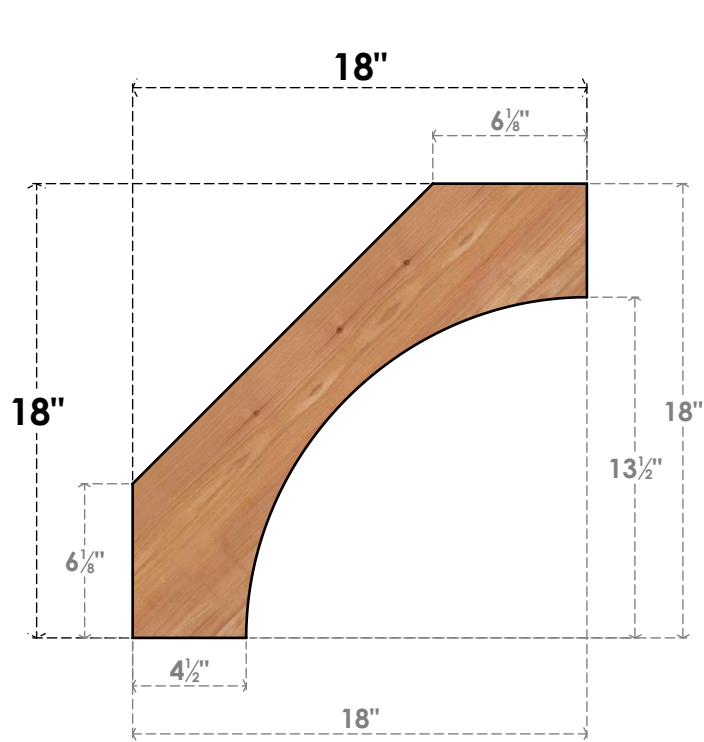

BRC04X18X18WTLOOSWR

3 1/2"W X 18"D X 18"H WESTLAKE SMOOTH BRACE, WESTERN RED CEDAR

SIDE

FRONT

EKENA MILLWORK
 2300 WEST MAIN ST.
 CLARKSVILLE, TX 75426
 TOLL FREE: 866-607-0453
 WWW.EKENAMILLWORK.COM

NOTES