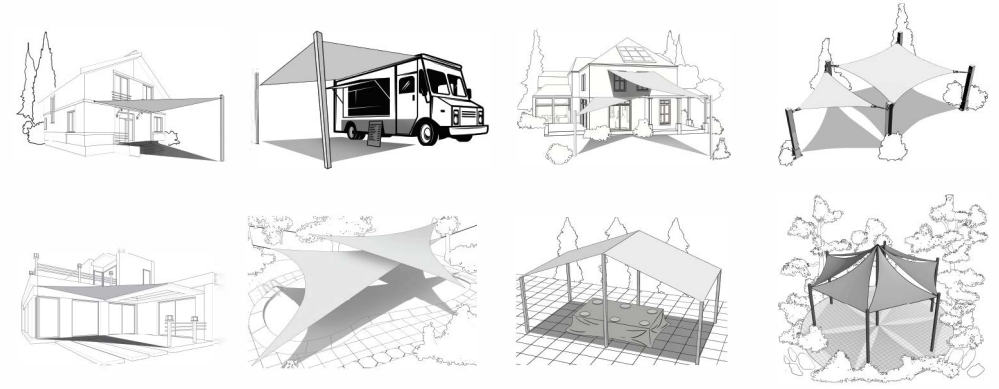

2, INSTALLATION

(1) Layouts Ideas