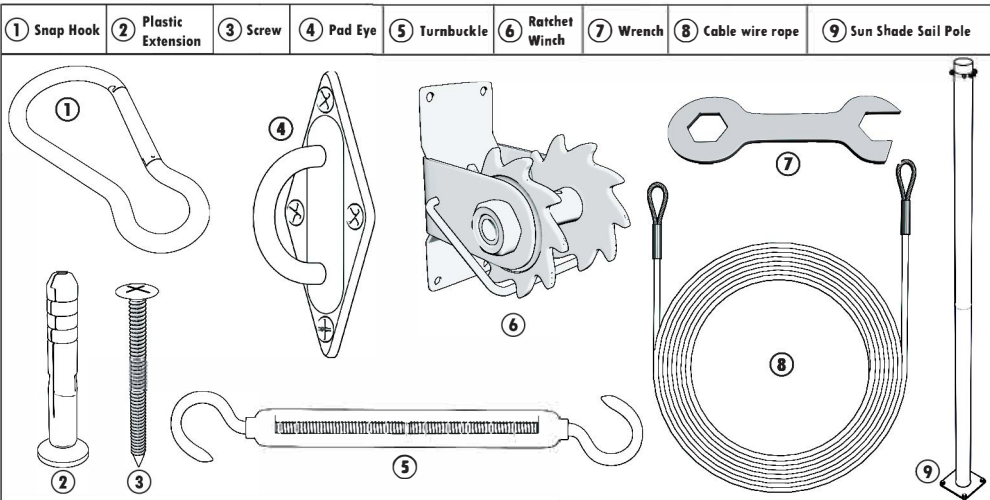

1, SPECIFICATION

(1) All size & color of product:

	Square		Rectangle		Triangle		Right Angle Triangle		
Sun Shade Sail	10'x10' 12'x12' 14'x14' 16'x16'		8'x10' 8'x12' 8'x14' 10'x13' 10'x16' 10'x20' 12'x16'	12'x18' 12'x20' 14'x16' 14'x18' 14'x20' 16'x20'	8'x8'x8' 10'x10'x10' 12'x12'x12' 14'x14'x14' 16'x16'x16' 18'x18'x18' 20'x20'x20'	22'x22'x22' 24'x24'x24' 28'x28'x28' 32'x32'x32'	10'x10'x14.1' 12'x12'x17' 14'x14'x19.8' 16'x16'x22.6' 18'x18'x25.5' 20'x20'x28.3' 24'x24'x33.9'		
Available Color	Beige Blue Grey Brown	White Turquoise Sand Red	Beige Blue Grey Brown	White Turquoise Sand Red	Beige Blue Grey Brown	White Turquoise Sand Red	Beige Blue Grey Brown	White Turquoise Sand Red	
Waterproof	9.5'x9.5'	14'x14'	7'x12'		12'x12'x12'	16'x16'x16'			
Available Color	Beige Blue Grey Brown	White Turquoise Sand Red	Beige Blue Grey Brown	White Turquoise Sand Red	Beige Blue Grey Brown	White Turquoise Sand Red	Beige Blue Grey Brown	White Turquoise Sand Red	
Super ring	12'x12' 16'x16'	20'x20' 24'x24'	8'x12' 12'x16'	18'x20' 20'x24'	12'x12'x12' 20'x20'x20' 24'x24'x24'	28'x28'x28' 32'x32'x32'			
Available Color	Beige Grey Black	Brown Green	Beige Grey Black	Brown Green	Beige Grey Black	Brown Green	Beige Grey Black	Brown Green	

(2) Feature:

(3) Recommended accessories: