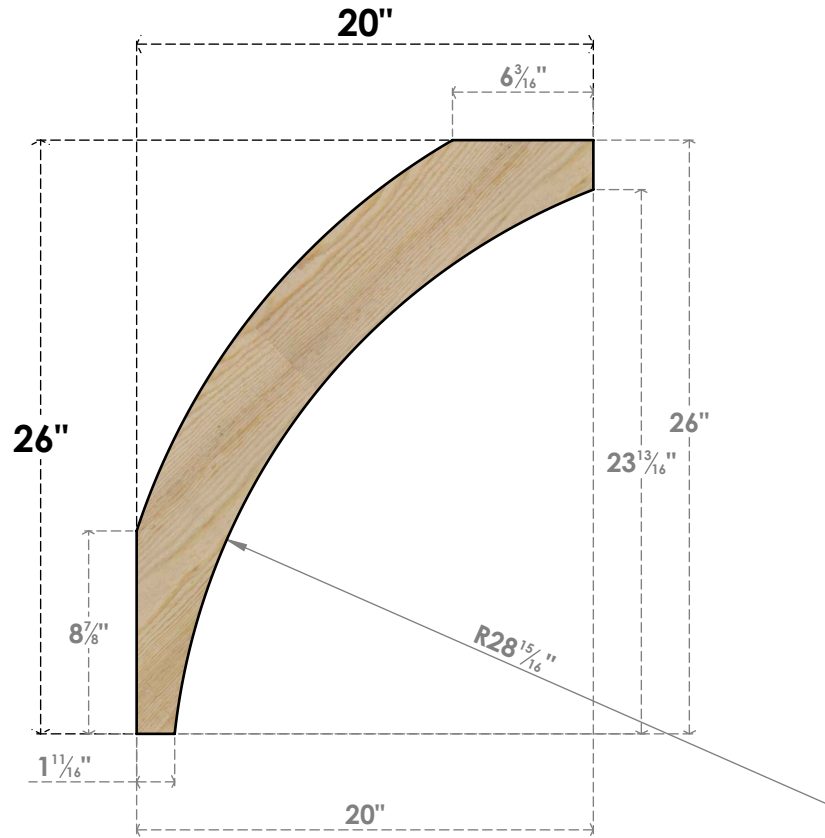

BRC06X20X26THR00RDF

6"W X 20"D X 26"H THORTON ROUGH SAWN BRACE, DOUGLAS FIR

SIDE

FRONT

EKENA MILLWORK
 2300 WEST MAIN ST.
 CLARKSVILLE, TX 75426
 TOLL FREE: 866-607-0453
 WWW.EKENAMILLWORK.COM

NOTES

1. INSTALLATION TO BE COMPLETED IN ACCORDANCE WITH MANUFACTURER'S SPECIFICATIONS.
2. DRAWING MAY NOT BE TO SCALE
3. THIS DRAWING IS INTENDED FOR DESIGN AND PLANNING PURPOSES ONLY.
4. ALL INFORMATION CONTAINED HEREIN WAS CURRENT AT THE TIME OF DEVELOPMENT BUT MUST BE REVIEWED AND APPROVED BY THE PRODUCT MANUFACTURER TO BE CONSIDERED ACCURATE.
5. PRODUCTS ARE NOT KILN DRIED. THIS ITEM IS UNIQUE AND WILL CONTAIN THE NATURAL VARIATIONS THAT THE WOOD SPECIES OFFERS. THIS MAY RESULT IN VARIATIONS UP TO 1/4"