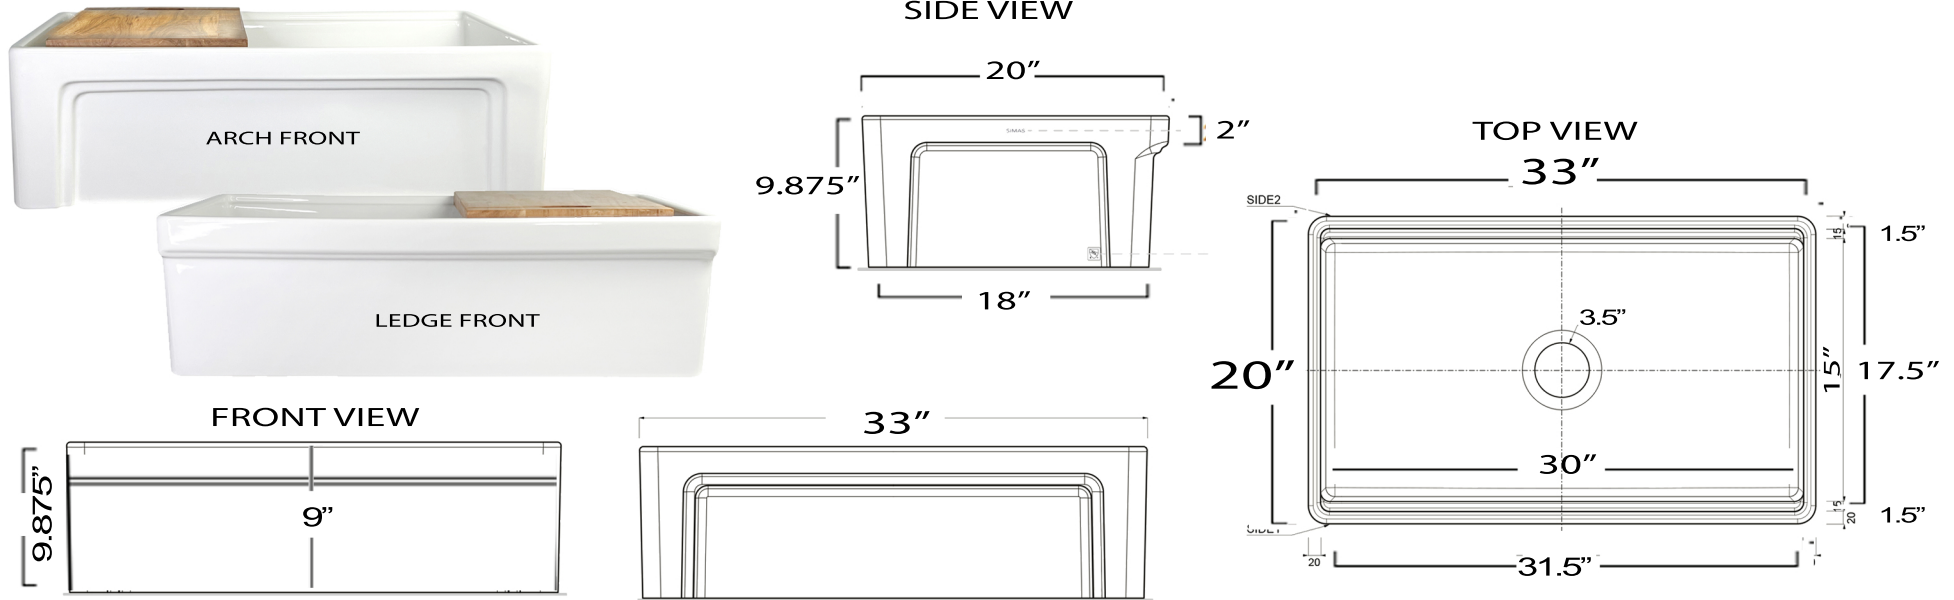

Premium Fireclay Reversible Workstation Farmhouse Sink

Overall Dimensions	Interior Bowl	Apron Height	Bowl Depth	Drain Dimensions
33" x 20" x 9.875"	31.5" x 17.5" top ledge 30" x 15" bottom basin	9.875"	9" at center	3.5" Opening

FEATURES

- Premium Fireclay Sink with Accacia Wood Cuttingboard
- Drain is not included, may require extended flange/ferrule
- cUPC certified
- Made in Italy - Limited Warranty
- Reversible design/center drain hole

Please Be Advised

- (Nominal Dimensions*) Actual Dimensions may vary by 1/4"
- Template Not included
- Custom/Apron Cabinet Required- internal cradle to support sink
- Very Heavy 2 Person lift Recommended