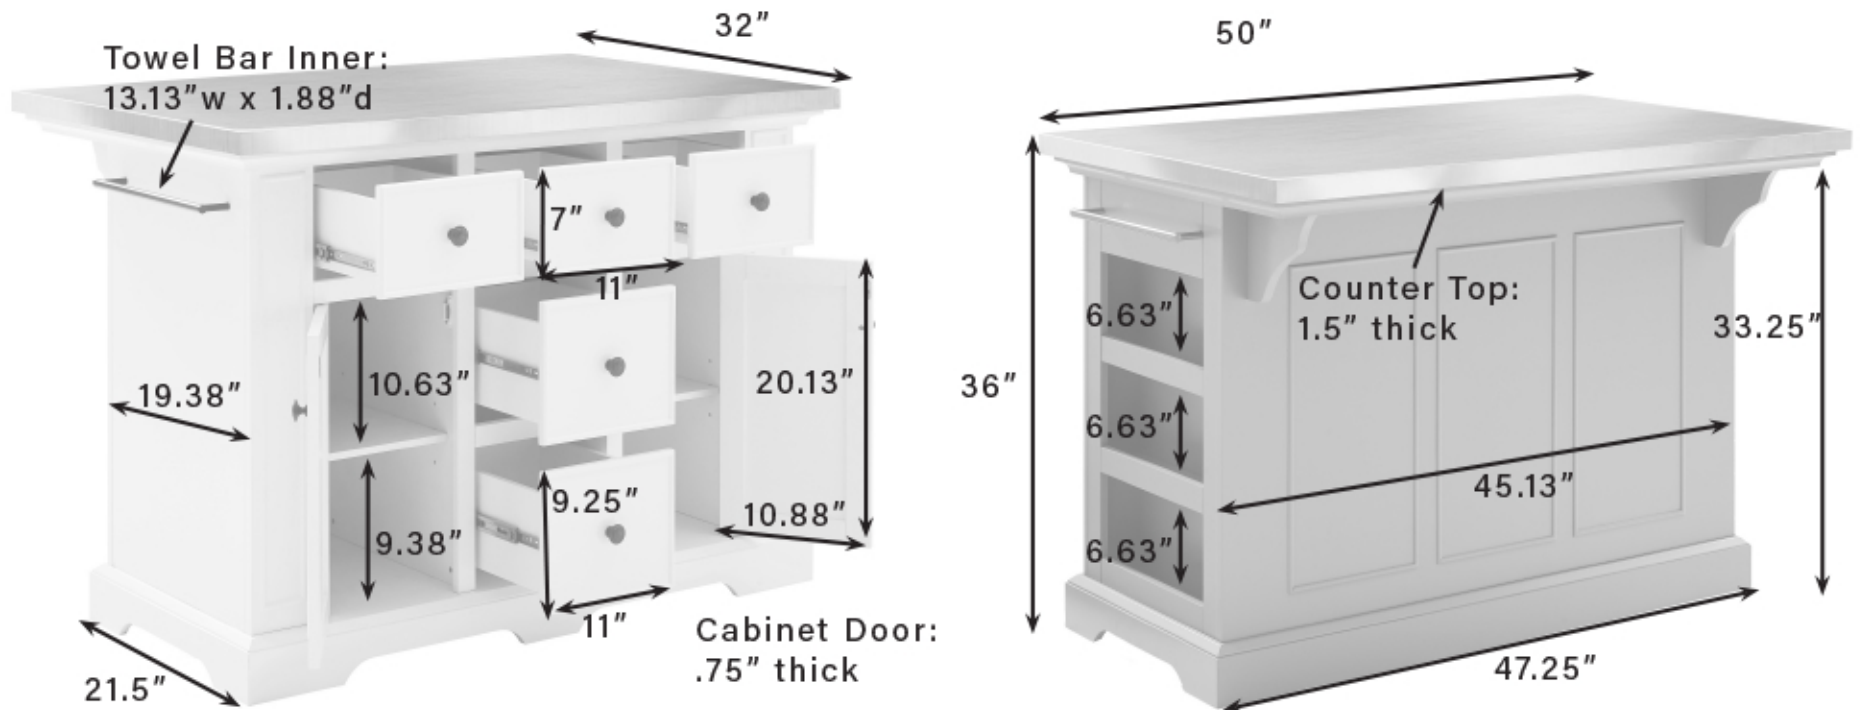

Overall Dimensions: 50" W x 32" D x 36" H

Top Drawer Inner:
9.13" w x 13.13" d x 4.38" h

1pc Left Adjustable Shelf:
15.5" w x 15.75" d x .5" thick

Spice Rack Opening: 14.38" w
Fixed Shelves: 17" w x 3.38" thick

Middle/Bottom Drawer Inner:
9.13" w x 13.13" d x 5.75" h

1pc Right Adjustable Shelf:
11.5" w x 15.75" d x .5" thick