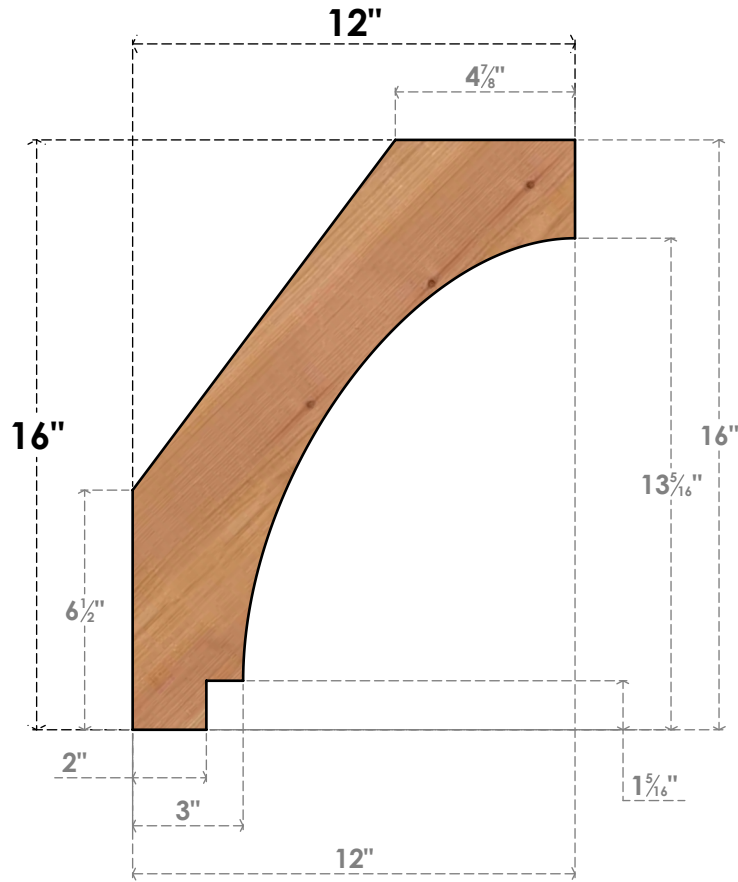

BRC06X12X16IMPOOSWR

5 1/2"W X 12"D X 16"H IMPERIAL SMOOTH BRACE, WESTERN RED CEDAR

SIDE

FRONT

EKENA MILLWORK
 2300 WEST MAIN ST.
 CLARKSVILLE, TX 75426
 TOLL FREE: 866-607-0453
 WWW.EKENAMILLWORK.COM

NOTES