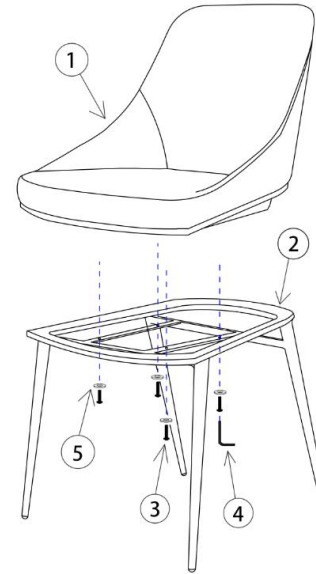

ASSEMBLY INSTRUCTIONS.

DINING CHAIR GREEN VELVET

THANK YOU FOR YOUR PURCHASE!

PARTS AND HARDWARE.

1 SEAT x 1

2 LEG x 1

3 BOLT M6-40 x 4

4 ALLEN KEY M4 x 1

5 FLAT WASHER x 4

NOTES.

Thank you for purchasing this quality product! Be sure to check all packing material carefully for small part that may have come loose inside the carton during shipping.

CAUTION: The item is heavy, assembly should be performed by two people.

STEP 1.

STEP 2.