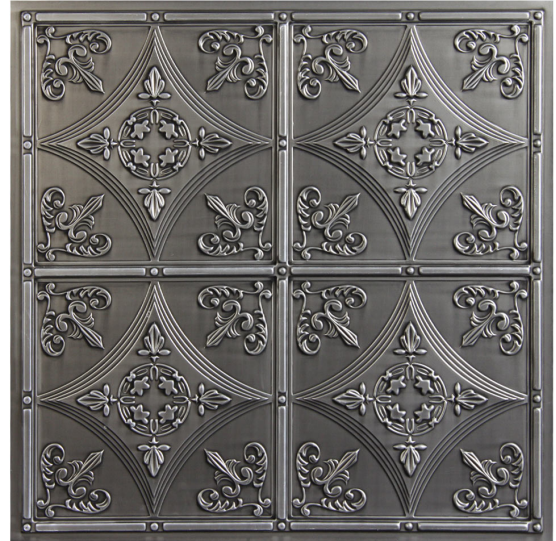

Cathedral Ceiling Tile - Antique Nickel

Type : Drop In or Glue Up

Dimensions : 2' x 2'

Color : Antique Nickel

Also Available in: White, Bronze, Nickel, Antique Bronze

Material : Vinyl

Thickness : .03"

Weight : 12.4 oz

Brand : Designer Collection

Price: $9.99*

Quantity Discounts	
Quantity	Price
400	$8.99
1000	$7.99

Qualifications

All our thermoform tiles achieve a Class A fire rating. This is essential because most, if not all, counties in the US require a Class A fire rating for any interior building component.

This tile is waterproof, Mold and Mildew resistant, and Cleans easily with soap and water.

* Price information valid as of July 05, 2019. Pricing is subject to change at any time.