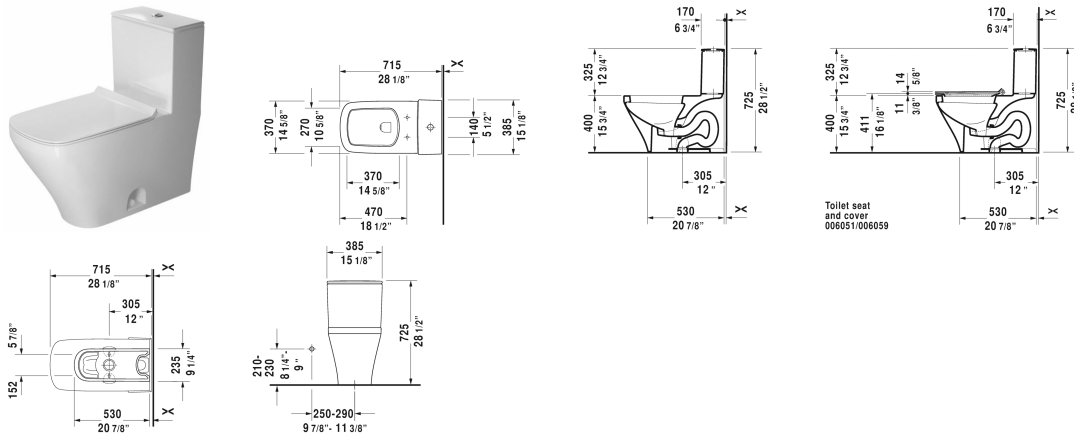

**DuraStyle Toilet kit # D4052100**

**< 14 5/8" Inch >**

Toilet kit	Dimension	Weight	Order number
One-Piece toilet & Toilet seat and cover			
<b>Colors</b>			
00 White			
<b>Variant</b>			
	14 5/8" x 28 3/8" Inch	127 lb	D4052100
<b>Suitable products</b>			
Toilet seat and cover removable, elongated, hinges stainless steel, with slow close,			006059
One-Piece toilet syphonic, 12" rough-in, vertical outlet, cUPC® listed*, 14 5/8" x 28 3/8" Inch	14 5/8" x 28 3/8" Inch		215701

*All drawings contain the necessary measurements which are subject to standard tolerances. They are stated in inch & mm and are non-binding. Exact measurements, in particular for customized installation scenarios, can only be taken from the finished ceramic piece.*