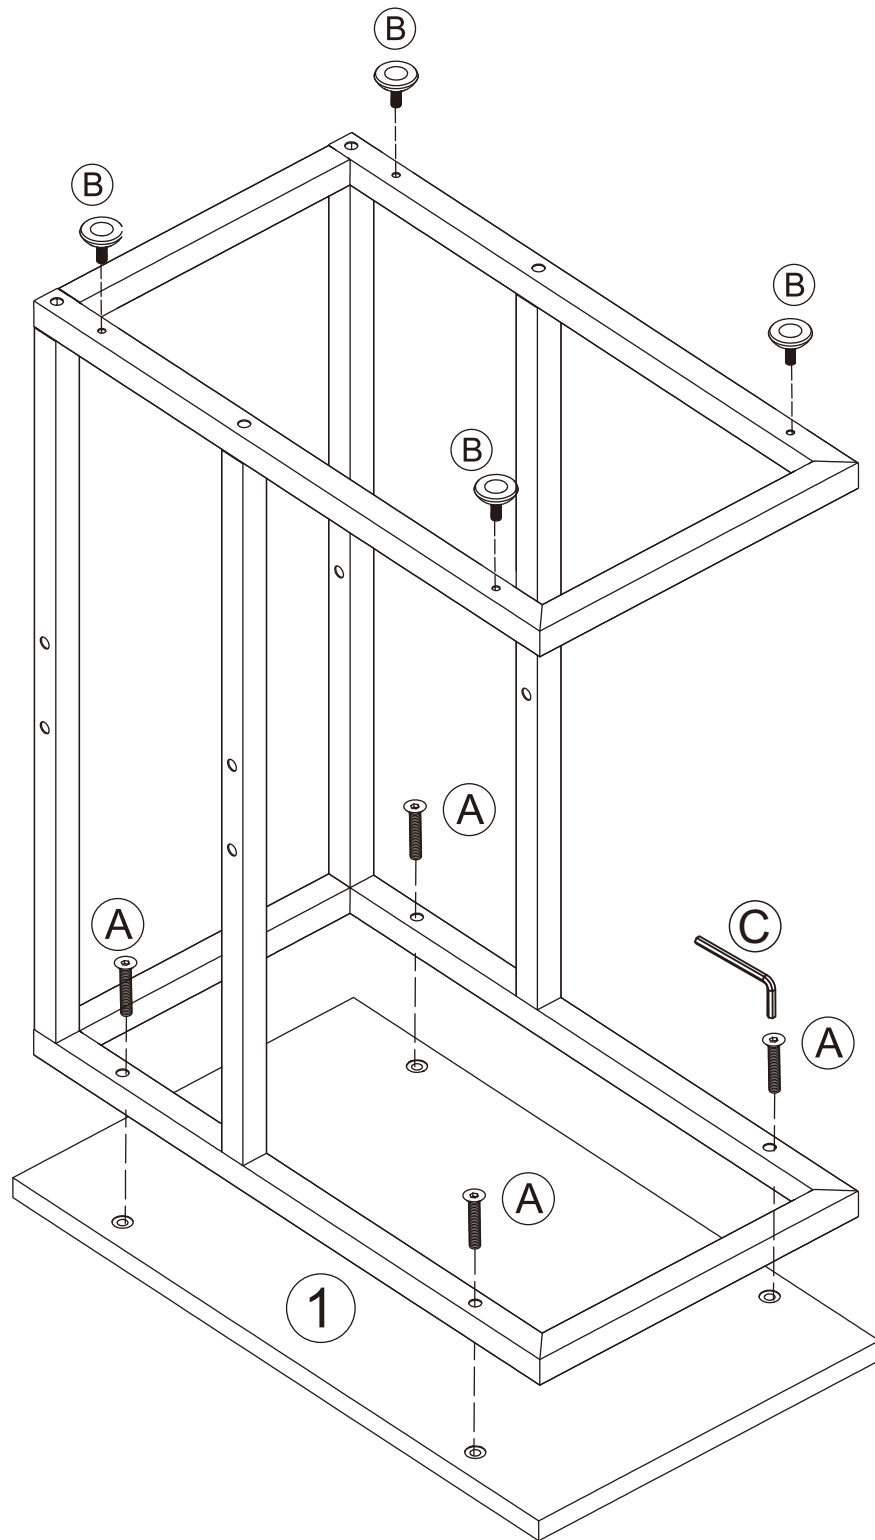

We control manufacturing and distribution ourselves, ensure the quality.

Item Description: Side Table

Dimension: 48*28*60cm

Components 

<p>1</p>	 <p>480x280x15mm</p>	<p>1pc</p>	<p>2</p>	 <p>1pc</p>	<p>1pc</p>
<p>3</p>	 <p>4pcs</p>	<p>4pcs</p>	<p>4</p>	 <p>1pc</p>	<p>1pc</p>
<p>5</p>	 <p>221x110x15mm</p>	<p>1pc</p>			

Screws & Tools 

<p>A</p>	 <p>1/4x30mm</p>	<p>12pcs</p>	<p>B</p>	 <p>4pcs</p>	<p>4pcs</p>
<p>C</p>	 <p>S4</p>	<p>1pc</p>	<p>D</p>	 <p>1pc</p>	<p>1pc</p>
<p>E</p>	 <p>3.5x12mm</p>	<p>2pcs</p>	<p>F</p>	 <p>5x40mm</p>	<p>4pcs</p>
<p>G</p>	 <p>S3</p>	<p>1pc</p>			

Step 1

A x8

Step 2

	B x4
	A x4

Step 3

	D x1
	E x2
	F x4

Step 4

	D x1
	E x2
	F x4