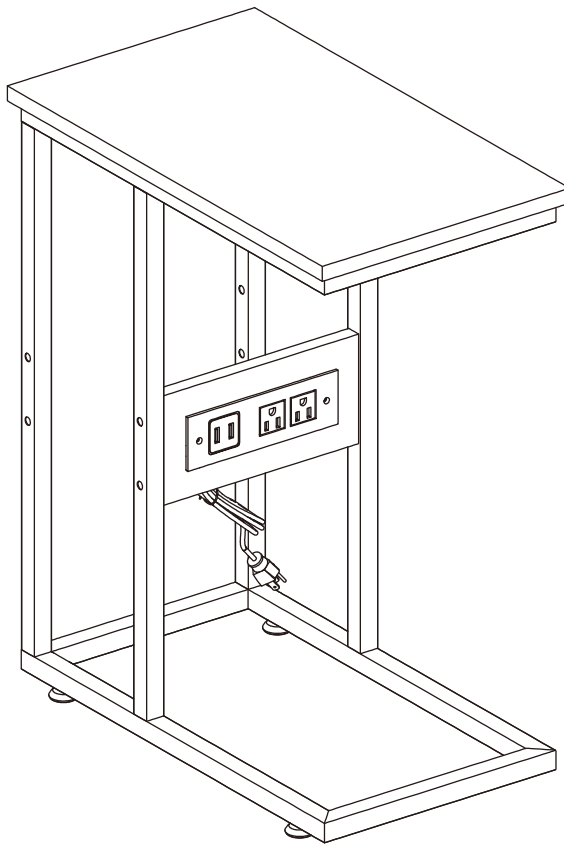

We control manufacturing and distribution ourselves, ensure the quality.

Item Description: Side Table

Dimension: 48*28*60cm

Components 

<p>1</p>	 <p>480x280x15mm</p>	<p>1pc</p>	<p>2</p>	 <p>1pc</p>	<p>1pc</p>
<p>3</p>	 <p>4pcs</p>	<p>4pcs</p>	<p>4</p>	 <p>1pc</p>	<p>1pc</p>
<p>5</p>	 <p>221x110x15mm</p>	<p>1pc</p>			