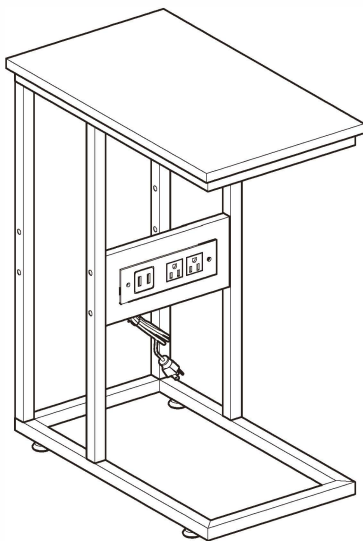

We control manufacturing and distribution ourselves, ensure the quality.

Item Description: Side Table

Dimension: 48*28*60cm

Components 

<p>1</p>	 <p>480x280x15mm</p>	<p>1pc</p>	<p>2</p>	 <p>1pc</p>	<p>1pc</p>
<p>3</p>	 <p>4pcs</p>	<p>4pcs</p>	<p>4</p>	 <p>1pc</p>	<p>1pc</p>
<p>5</p>	 <p>221x110x15mm</p>	<p>1pc</p>			