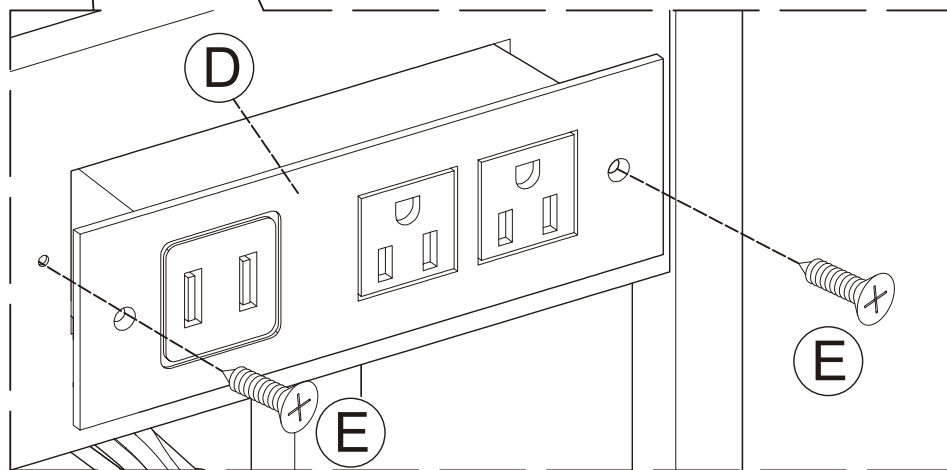

We control manufacturing and distribution ourselves, ensure the quality.

Item Description: Side Table

Dimension: 48*28*60cm

Components 

<p>1</p>	 <p>480x280x15mm</p>	<p>1pc</p>	<p>2</p>	 <p>1pc</p>	<p>1pc</p>
<p>3</p>	 <p>4pcs</p>	<p>4pcs</p>	<p>4</p>	 <p>1pc</p>	<p>1pc</p>
<p>5</p>	 <p>221x110x15mm</p>	<p>1pc</p>			

Step 1

A x8

Step 2

	B x4
	A x4

Step 3

	D x1
	E x2
	F x4

Step 4

	D x1
	E x2
	F x4