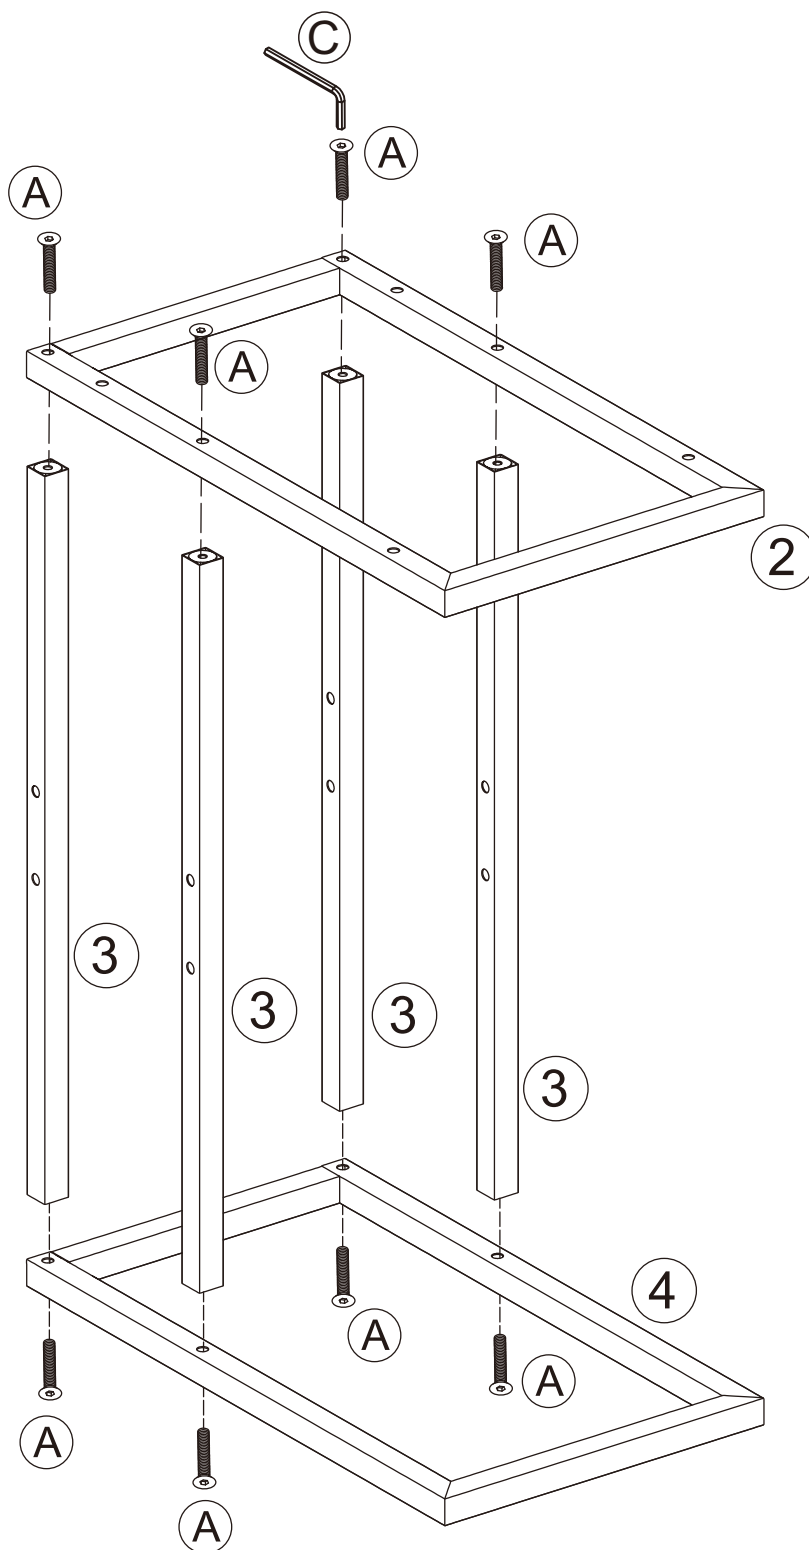

We control manufacturing and distribution ourselves, ensure the quality.

Item Description: Side Table

Dimension: 48*28*60cm

Components 

<p>1</p>	 <p>480x280x15mm</p>	<p>1pc</p>	<p>2</p>	 <p>1pc</p>	<p>1pc</p>
<p>3</p>	 <p>4pcs</p>	<p>4pcs</p>	<p>4</p>	 <p>1pc</p>	<p>1pc</p>
<p>5</p>	 <p>221x110x15mm</p>	<p>1pc</p>			

Screws & Tools 

<p>A</p>	 <p>1/4x30mm</p>	<p>12pcs</p>	<p>B</p>	 <p>4pcs</p>	<p>4pcs</p>
<p>C</p>	 <p>S4</p>	<p>1pc</p>	<p>D</p>	 <p>1pc</p>	<p>1pc</p>
<p>E</p>	 <p>3.5x12mm</p>	<p>2pcs</p>	<p>F</p>	 <p>5x40mm</p>	<p>4pcs</p>
<p>G</p>	 <p>S3</p>	<p>1pc</p>			

Step 1

A x8

Step 2

	B x4
	A x4

Step 3

	D x1
	E x2
	F x4

Step 4

	D x1
	E x2
	F x4