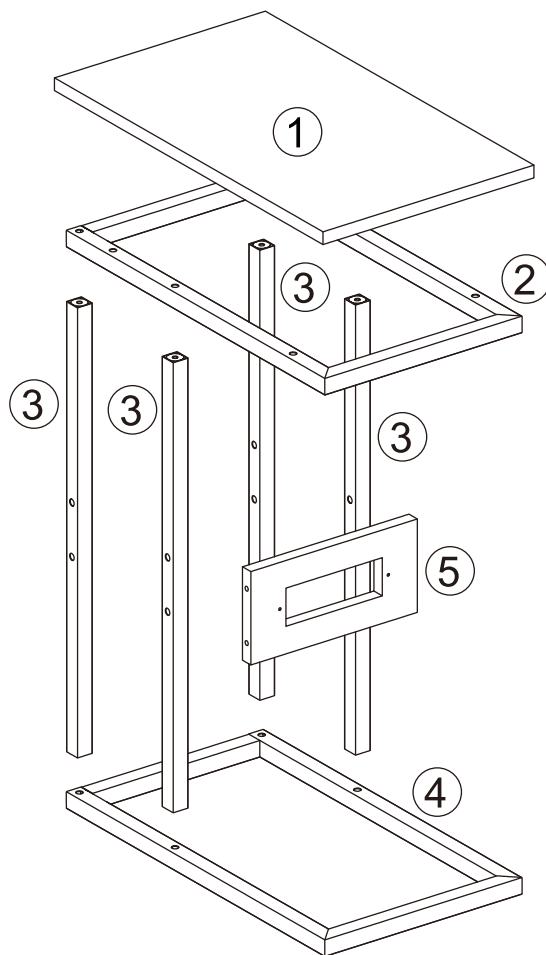

We control manufacturing and distribution ourselves, ensure the quality.

Item Description: Side Table

Dimension: 48*28*60cm

Components 

<p>1</p>	 <p>480x280x15mm</p>	<p>1pc</p>	<p>2</p>	 <p>1pc</p>	<p>1pc</p>
<p>3</p>	 <p>4pcs</p>	<p>4pcs</p>	<p>4</p>	 <p>1pc</p>	<p>1pc</p>
<p>5</p>	 <p>221x110x15mm</p>	<p>1pc</p>			