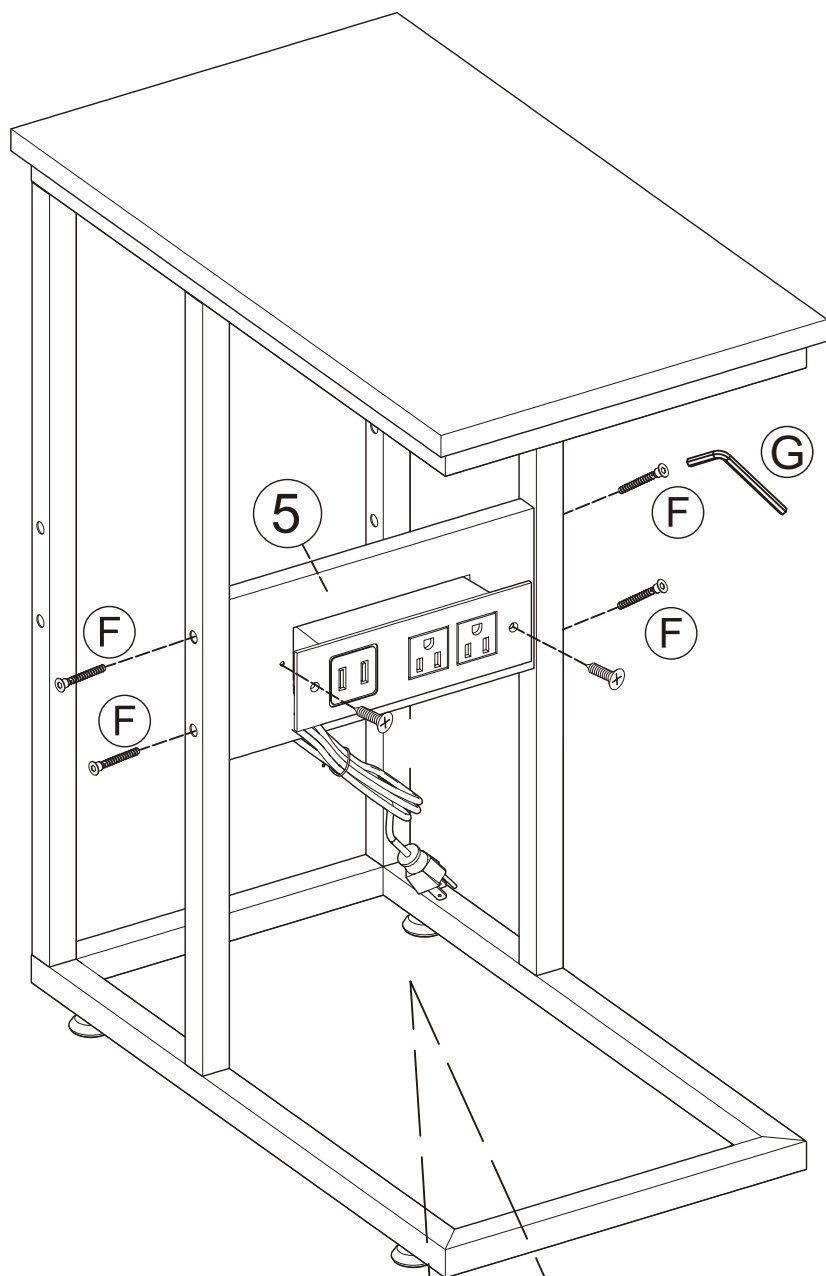

We control manufacturing and distribution ourselves, ensure the quality.

Item Description: Side Table

Dimension: 48*28*60cm

Components 

<p>1</p>	 <p>480x280x15mm</p>	<p>1pc</p>	<p>2</p>	 <p>1pc</p>	<p>1pc</p>
<p>3</p>	 <p>4pcs</p>	<p>4pcs</p>	<p>4</p>	 <p>1pc</p>	<p>1pc</p>
<p>5</p>	 <p>221x110x15mm</p>	<p>1pc</p>			

Step 1

A x8

Step 2

	B x4
	A x4

Step 3

	D x1
	E x2
	F x4

Step 4

	D x1
	E x2
	F x4