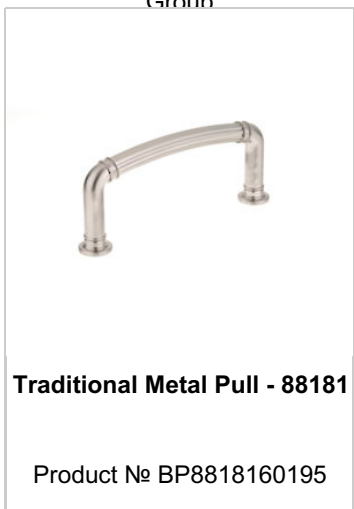

Traditional Metal Pull - 8818

The fluted texture of this pull contrasts beautifully with its smooth posts with embellished bases.

Product № BP8818128195

Center to Center 5 1/32 in*

Finish Brushed Nickel

Diameter - Overall Dimensions 15/32 in*

Length - Overall Dimensions 5 13/16 in*

Width - Overall Dimensions 25/32 in*

SUGGESTED PRODUCTS

Traditional Metal Knob - 8818

Product № BP881833140
Color Group: Gray and Chrome Group

Traditional Metal Knob - 8818

Product № BP881833CHBRZ
Color Group: Brown and Bronze Group

Traditional Metal Knob - 8818

Product № BP881833195
Color Group: Gray and Chrome Group

Traditional Metal Knob - 8818

Product № BP881833HBRZ
Color Group: Brown and Bronze Group

Traditional Metal Pull - 88181

Product № BP8818160195