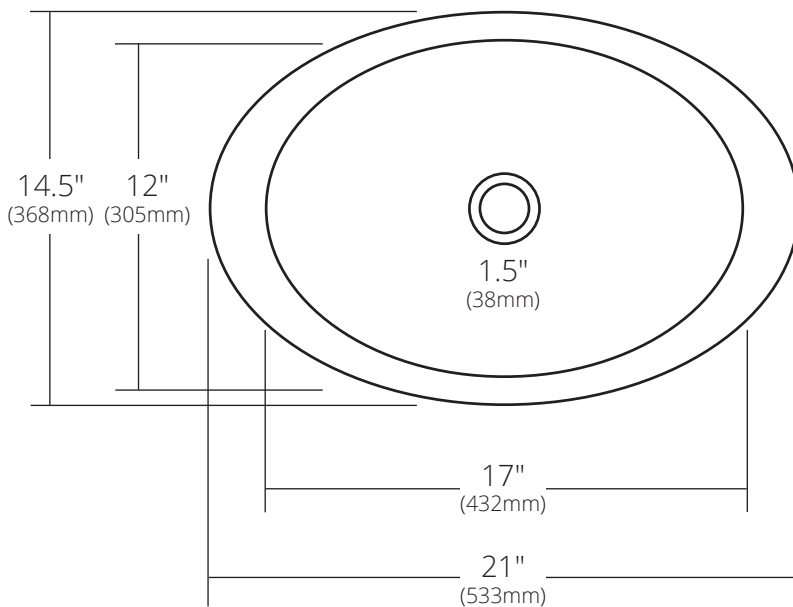

SPECIFICATIONS

HIBISCUS

TOP VIEW

SIDE VIEW

CPS243 Antique
CPS543 Brushed Nickel

PRODUCT DETAILS

- 21" x 14.5" x 5" OD (533mm x 368mm x 127mm)
- 17" x 12" x 4.5" ID (432mm x 305mm x 114mm)
- Hand hammered 18 gauge recycled copper
- 1.5" (38mm) drain opening

INSTALLATION

- Drop-In

COORDINATING PRODUCTS

- Drains: DR120, DR130 or DR150

STANDARDS COMPLIANCE

- UPC/cUPC compliant
- **ADA**  **COMPLIANT**

IMPORTANT

Due to the handcrafted nature of this product, it will vary in finish, texture, hammering, and other details. Dimensions may vary up to 1/4" (6mm). We strongly recommend waiting for the actual product before making any installation cuts.