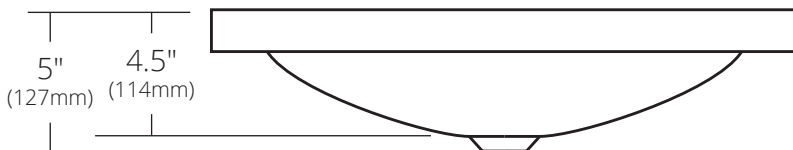

SPECIFICATIONS

HIBISCUS

TOP VIEW

SIDE VIEW

CPS243 Antique
CPS543 Brushed Nickel

PRODUCT DETAILS

- 21" x 14.5" x 5" OD (533mm x 368mm x 127mm)
- 17" x 12" x 4.5" ID (432mm x 305mm x 114mm)
- Hand hammered 18 gauge recycled copper
- 1.5" (38mm) drain opening

INSTALLATION

- Drop-In

COORDINATING PRODUCTS

- Drains: DR120, DR130 or DR150

STANDARDS COMPLIANCE

- UPC/cUPC compliant
- **ADA**  **COMPLIANT**

IMPORTANT

Due to the handcrafted nature of this product, it will vary in finish, texture, hammering, and other details. Dimensions may vary up to 1/4" (6mm). We strongly recommend waiting for the actual product before making any installation cuts.