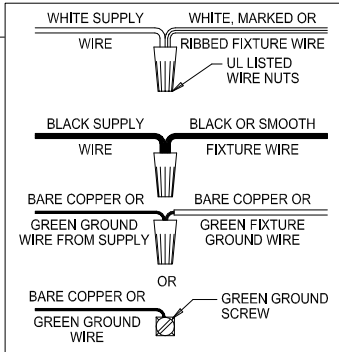

Assembly & Installation Instructions

CAUTION: Read instructions carefully and turn electricity off at main circuit breaker panel before beginning installation.

*****
WARNING - If any Special Control Devices are used with this Fixture, Follow the Instructions Carefully to assure full compliance with N.E.C. requirements. If there are any questions, contact a Qualified Electrical Contractor.
CAUTION - All glass is fragile, use care when handling Glass component(s) and or Lamp(s).
WARNING - This product contains chemicals known to the State of California to cause cancer, birth defects and /or other reproductive harm. Thoroughly wash hands after installing, handling, cleaning, or otherwise touching this product.
*****

ASSEMBLY STEPS:

PASOS PARA ENSAMBLAR:

MODE D'ASSEMBLAGE:

1. D,E → A
2. B,A → C
3. CC,BB → D
4. F → G
5. H,K,L,N → D
6. M,P → J
7. S,R,Q → N
8. T,U,V,W,X,Y → S
9. Z,AA → S

**B, C & G
(NOT FURNISHED)
(NO INCLUIDA)
(NON FOURNIE)**