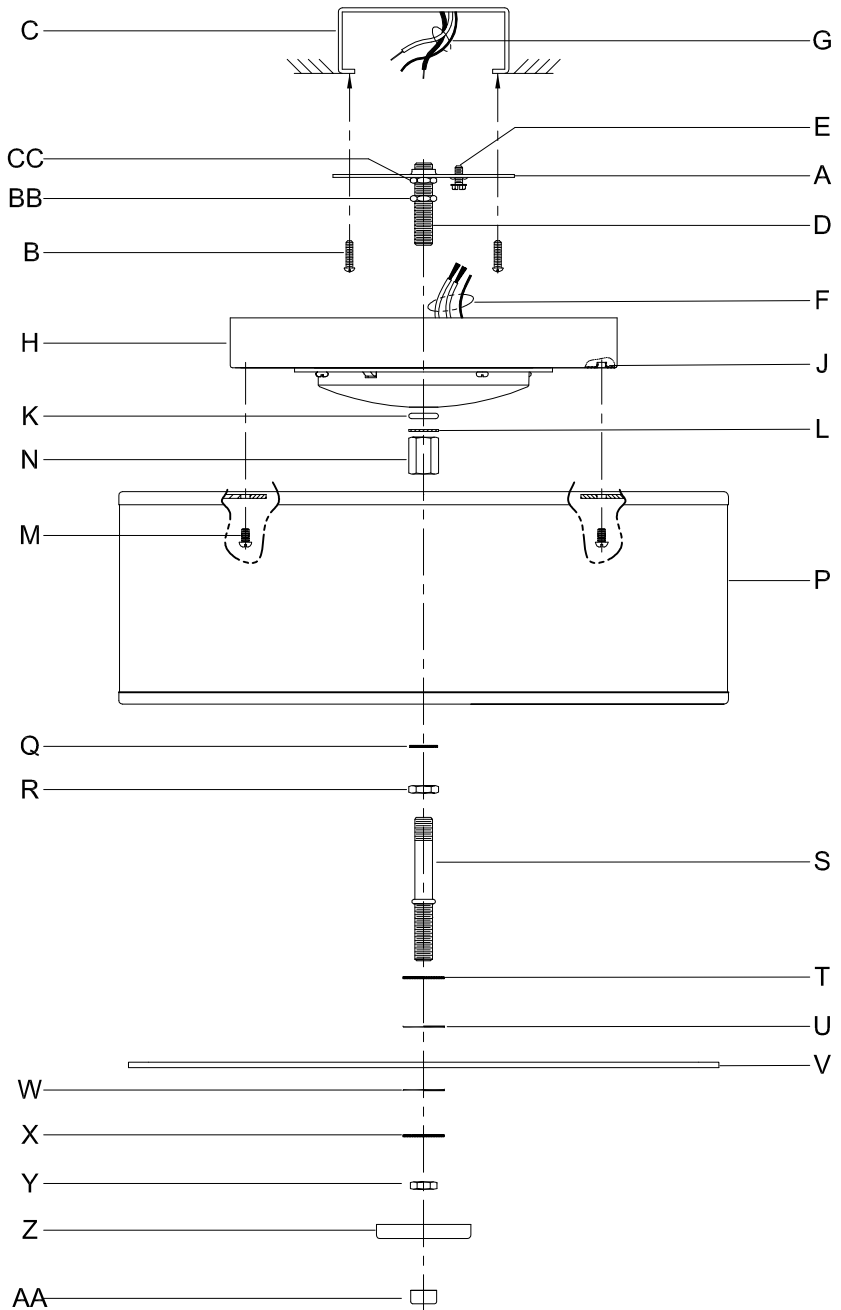

Assembly & Installation Instructions

CAUTION: Read instructions carefully and turn electricity off at main circuit breaker panel before beginning installation.

WARNING - If any Special Control Devices are used with this Fixture, Follow the Instructions Carefully to assure full compliance with N.E.C. requirements. If there are any questions, contact a Qualified Electrical Contractor.
CAUTION - All glass is fragile, use care when handling Glass component(s) and or Lamp(s).
WARNING - This product contains chemicals known to the State of California to cause cancer, birth defects and /or other reproductive harm. Thoroughly wash hands after installing, handling, cleaning, or otherwise touching this product.

ASSEMBLY STEPS:

PASOS PARA ENSAMBLAR:

MODE D'ASSEMBLAGE:

1. D,E → A
2. B,A → C
3. CC,BB → D
4. F → G 
5. H,K,L,N → D
6. M,P → J
7. S,R,Q → N
8. T,U,V,W,X,Y → S
9. Z,AA → S

**B, C & G
 (NOT FURNISHED)
 (NO INCLUIDA)
 (NON FOURNIE)**

Instructions d'Assemblage et Installation

MISE EN GARDE: Lire les instructions avec soin et couper le courant au disjoncteur central avant de commencer l'installation.

AVERTISSEMENT - SIDES DISPOSITIFS DE CONTROLE SPECIAUX SONT UTILISES EN CONJONCTION AVEC CE LUMINAIRE, SUIVRE SCRUPULEUSEMENT CES INSTRUCTIONS POUR ASSURER LA CONFORMITE N.E.C. POUR TOUTE ASSISTANCE SUPPLEMENTAIRE, DEMANDER CONSEIL AUPRES D'UN ELECTRICIEN QUALIFIE.