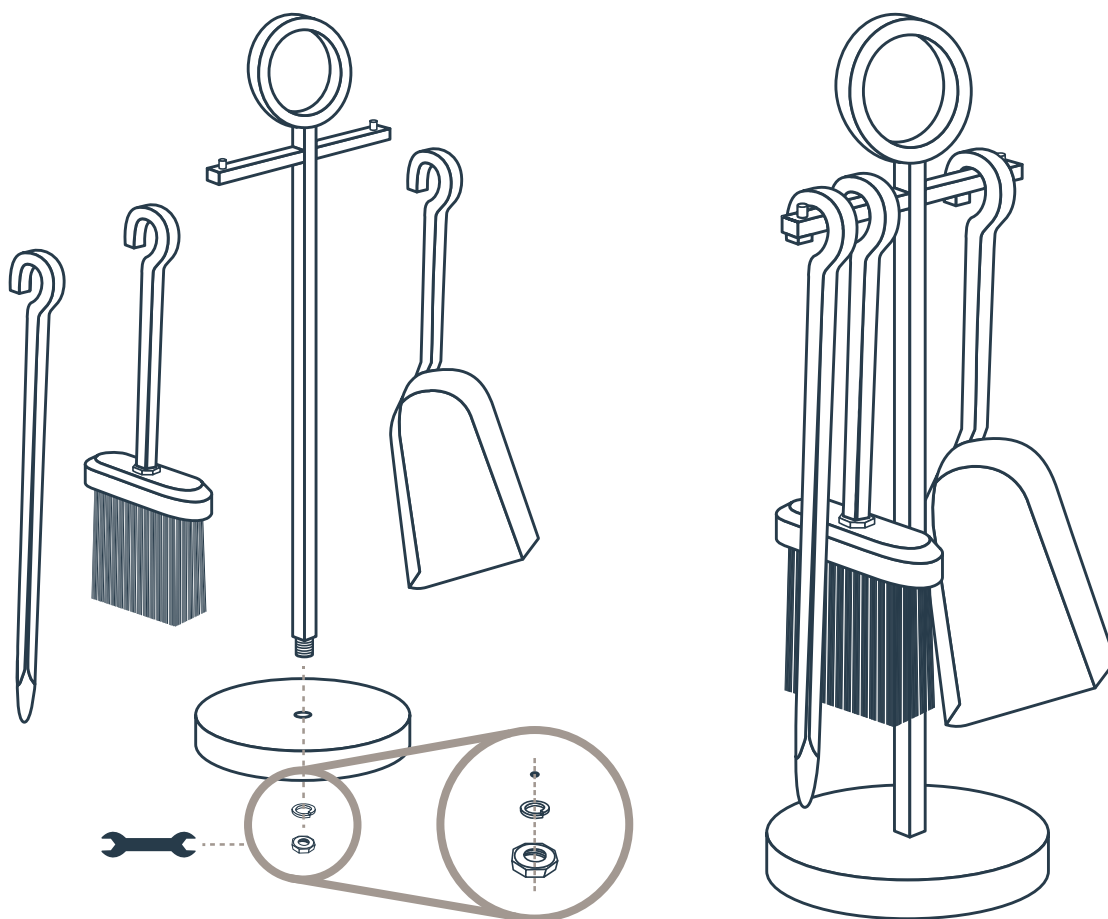

What you'll get:

 - 1x Sprung Washer

 - 1x Nut

 - 1x Spanner

- Clean with warm soapy water & a soft cloth; **do not use detergents or abrasive materials.**

- For indoor use only; **do not leave outside or exposed to the elements.**

PLEASE NOTE: These fireside pieces are made of metal, which conducts heat. Please ensure that no items are placed too close to the heat source and exercise caution at all times while using and storing.