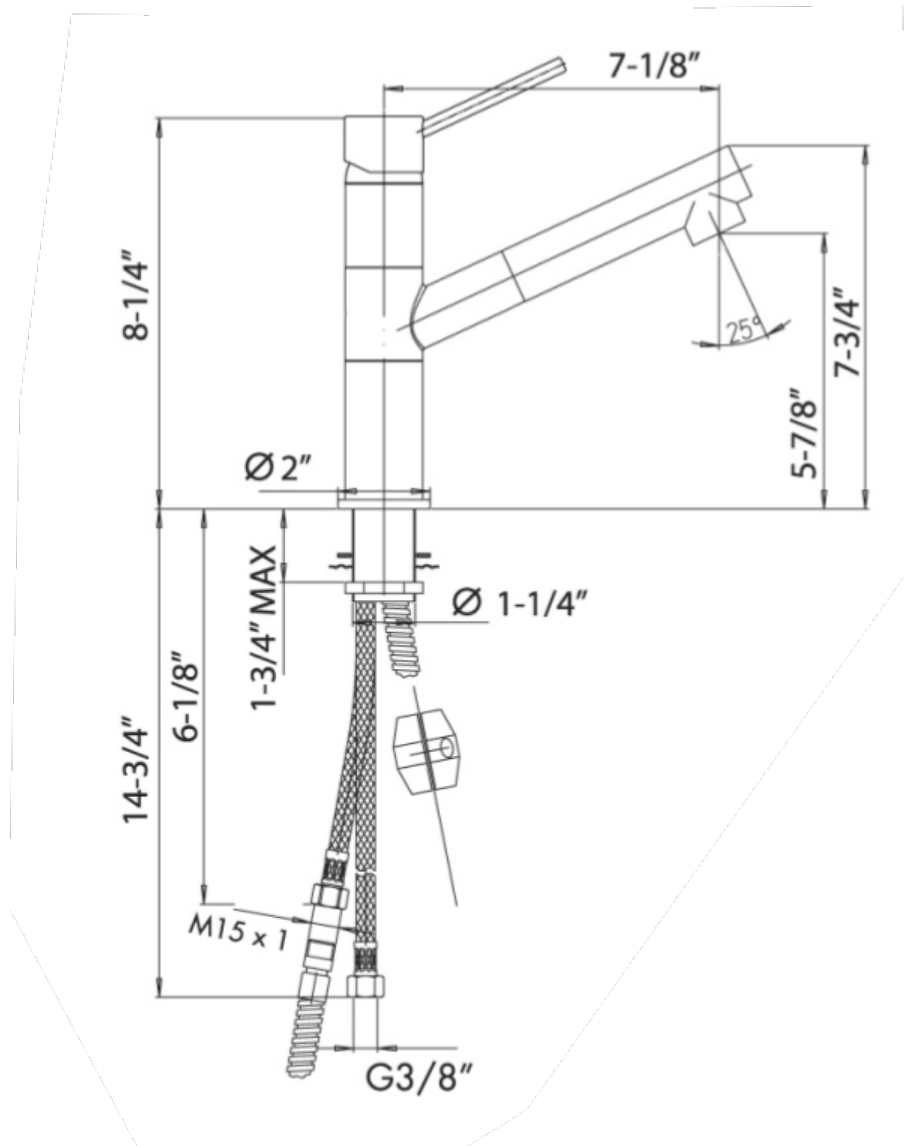

78XX568

Single handle pull-out faucet

SPECIFICATION SUBMITTAL

Kitchen series

78XX568

Pulldown kitchen, Contemporary

Styling

STANDARDS

- Compliant with ASME A112.18.1-B125.1
- Compliant with AB1953
- Compliant with ANSI NSF61 – Annex G
- Certified by CSA International
- Compliant with ANSI A117.1

	7844568	7842568	7864568	7858568
Finishes				
Titanium	X			
Black Metallic		X		
Milk White			X	
Brown				X

	MIXBIXEXT 42	MIXBIXEXT 44	MIXBIXEXT 58	MIXBIXEXT 64
Features				
Solid Brass Construction	X	X	X	X
Single Control Ceramic Disc Valve	X	X	X	X
Meets NSF 61/9 Annex G Lead Requirements	X	X	X	X
ADA Compliant	X	X	X	X
Step-By-Step Installation Instructions	X	X	X	X
Limited Lifetime Warranty	X	X	X	X
1.75 GPM	X	X	X	X