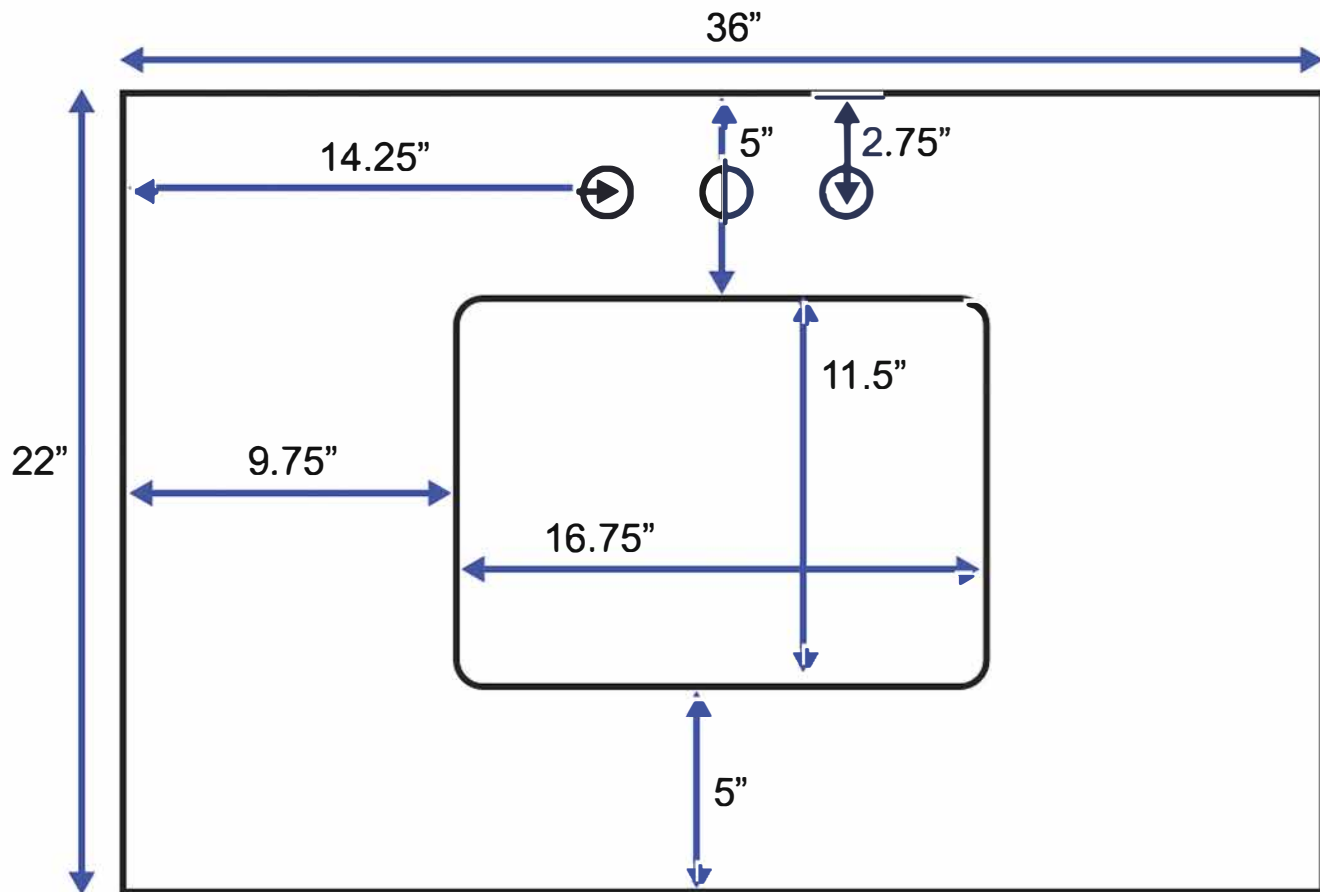

# Abbey 36-inch Bath Vanity (Top View)

All measurements are approximate and rounded to the nearest quarter inch.  
Please allow for a slight margin of error.