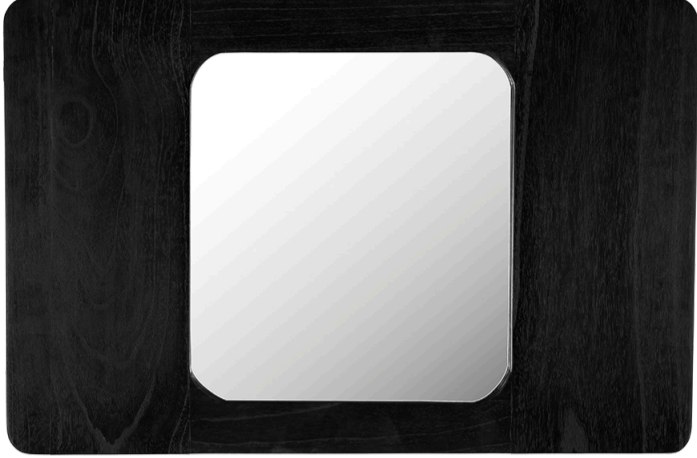

NOIR

Franklin Mirror, B

SKU: EG-27CHB

Dimensions

30W x 2D x 20H

Weight (lbs)

20

Material

Mindi and Mirror

Finish

Charcoal Black

Wood Thickness: 2

info@noirfurniturela.com