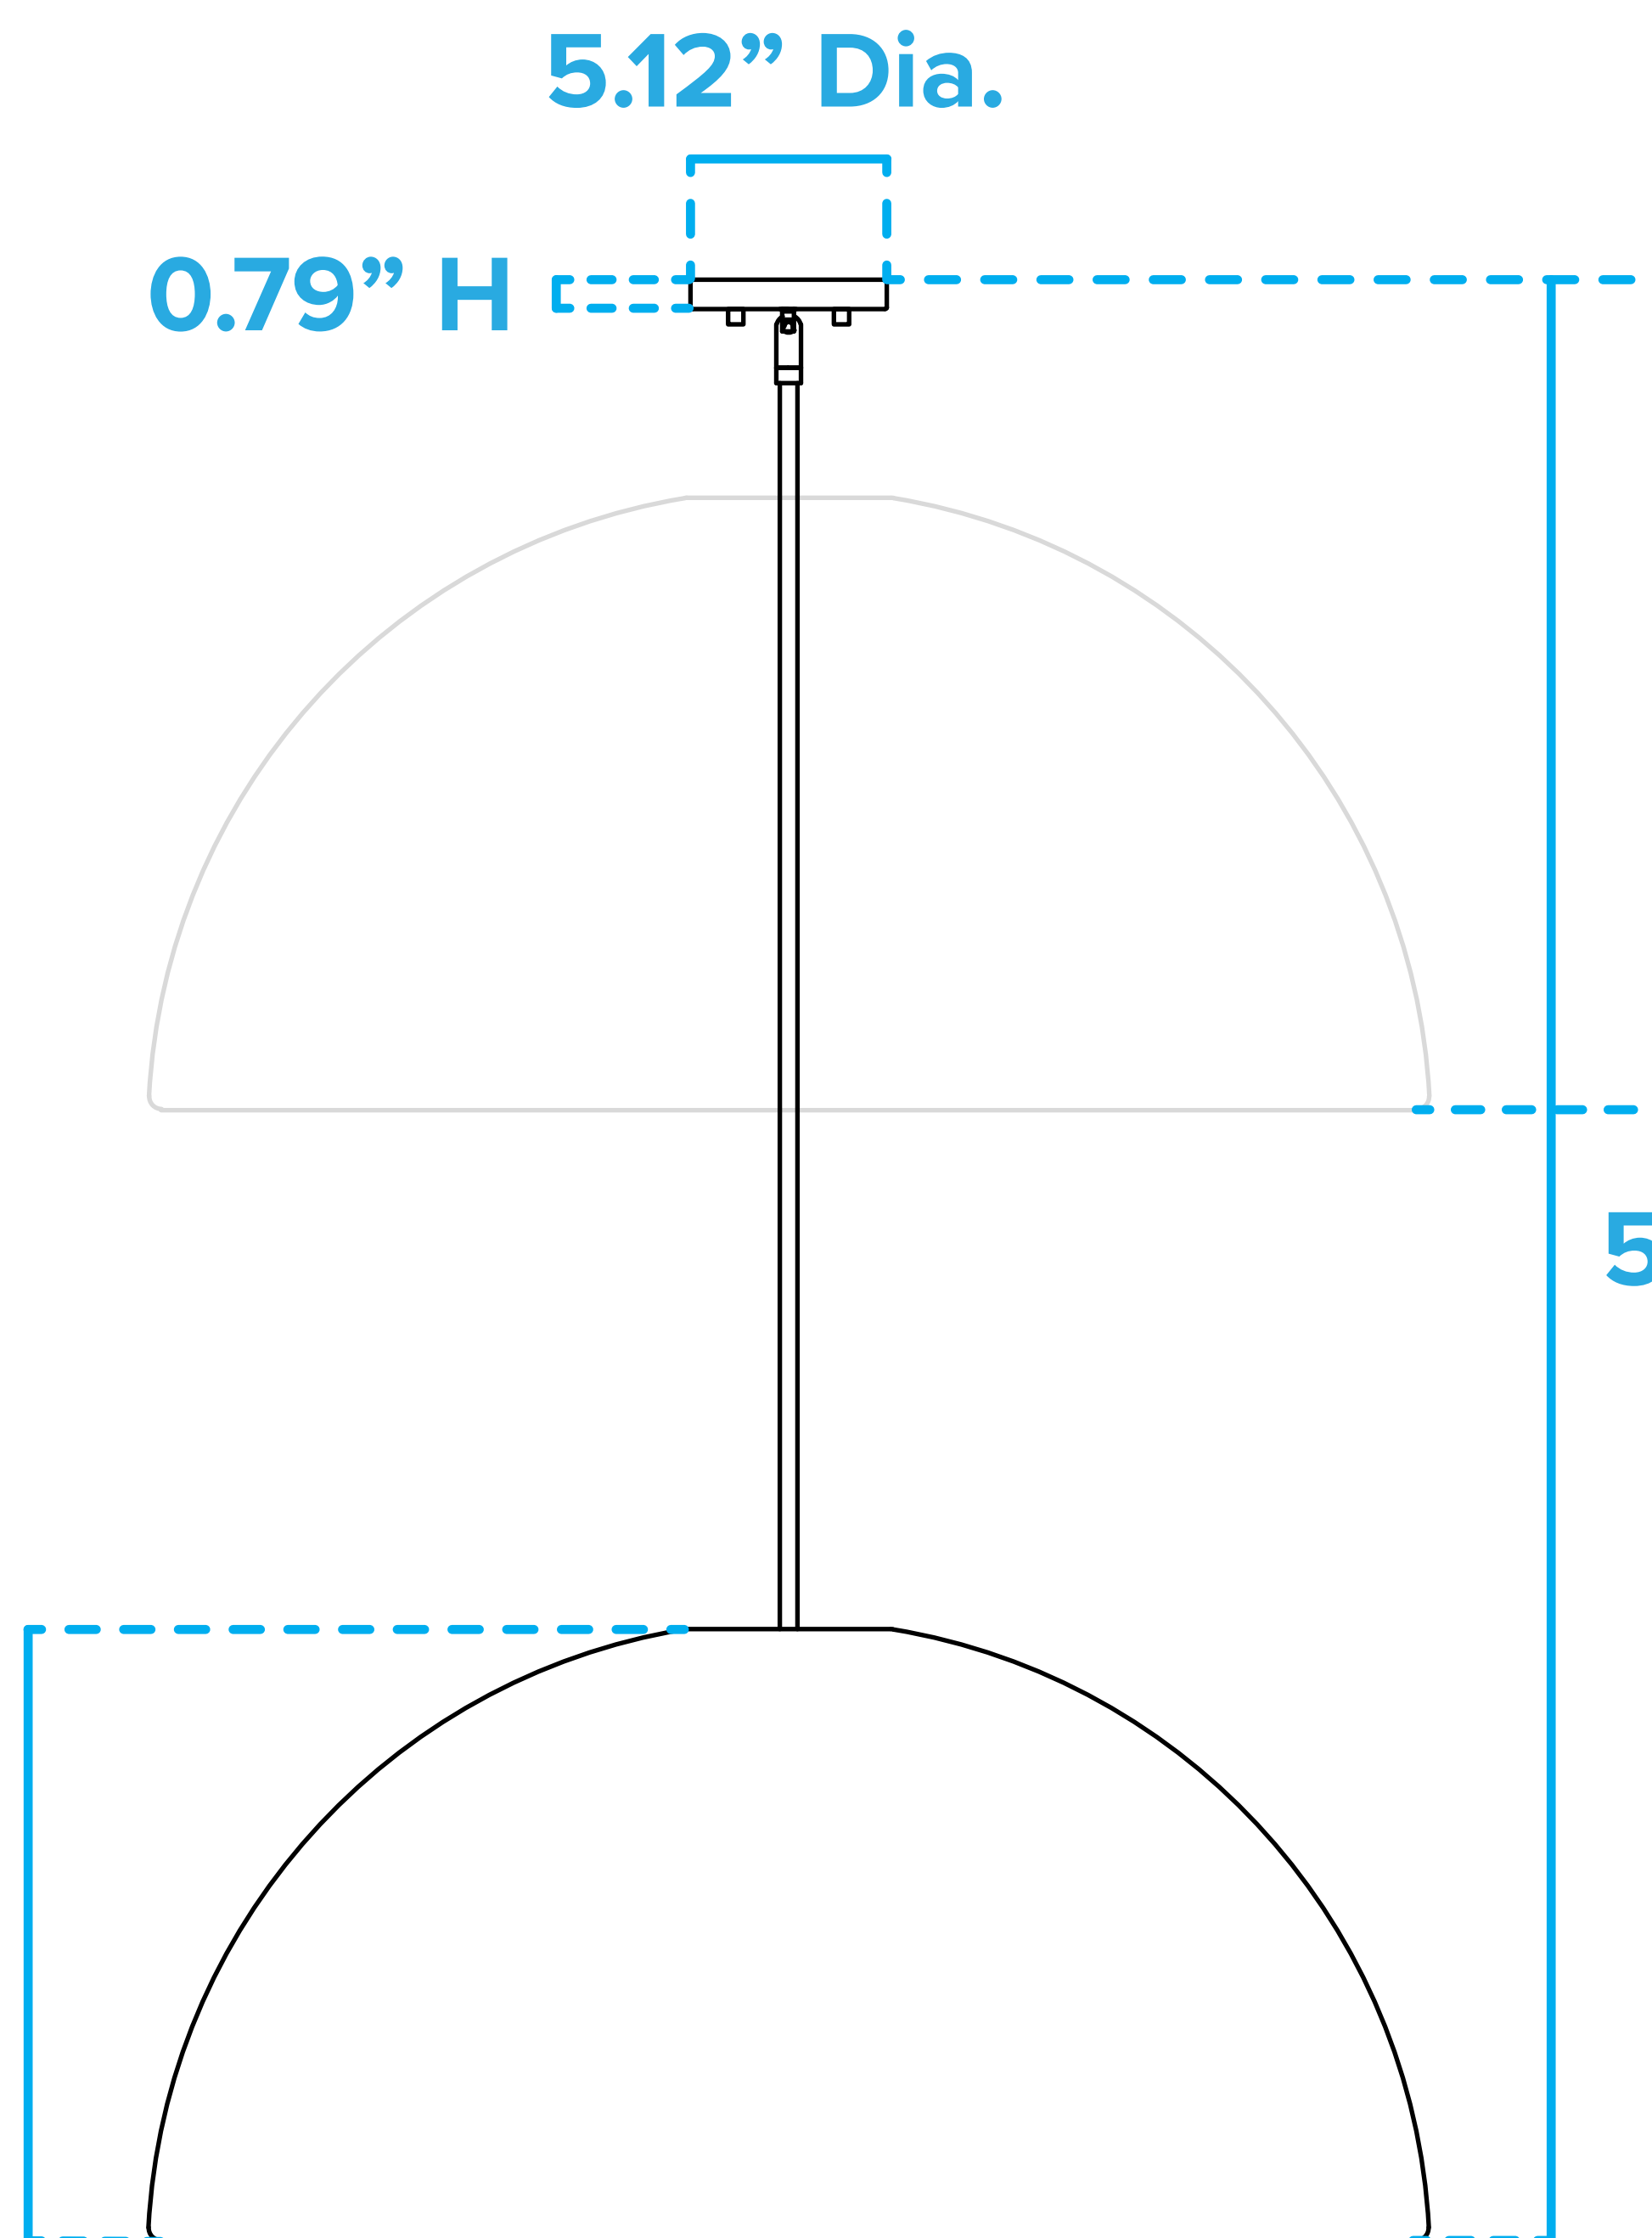

Top View

33.46" Dia.

Front View

5.12" Dia.

0.79" H

21.26" H

51.26" H

15.98" H