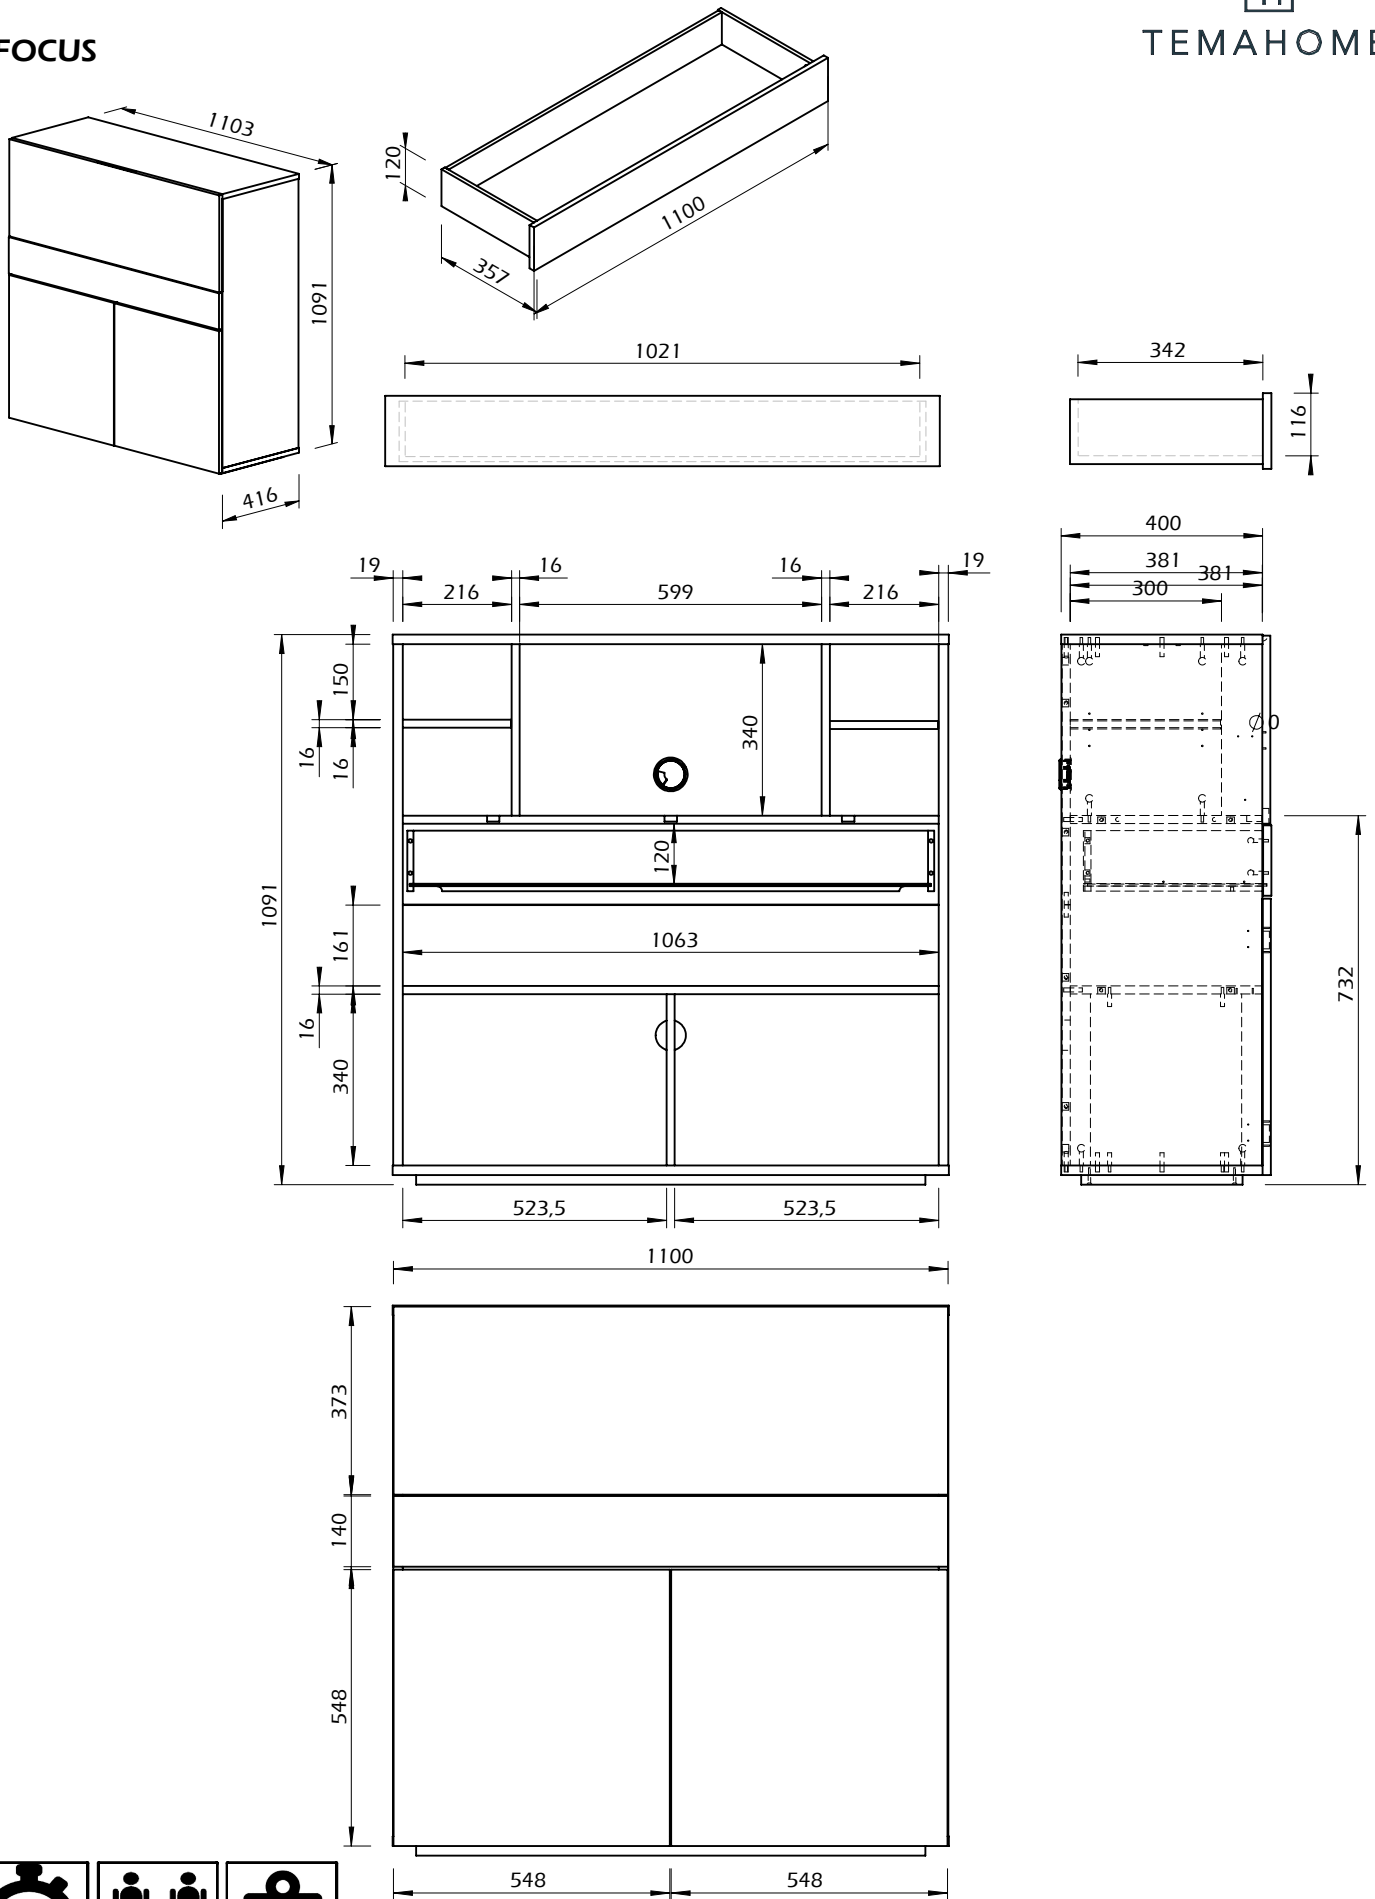

Technical Information

TEMAHOME

FOCUS

45min

63kg