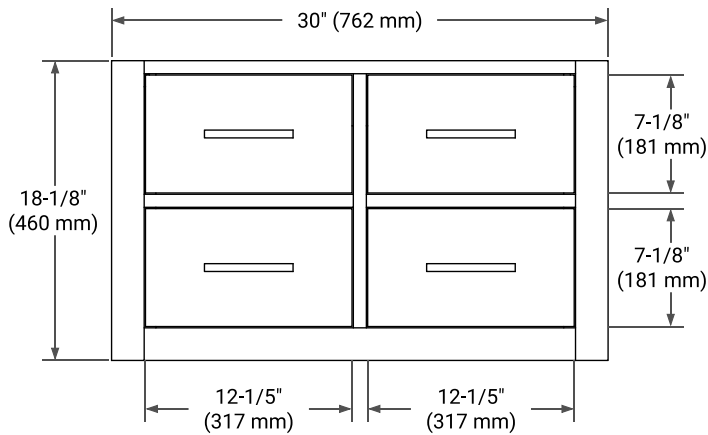

30" SINGLE SINK BASE CABINET

BASE CABINET DIMENSIONS

30" W x 21.5" D x 18" H

FEATURES

- Solid wood frame & plywood panels
- Dovetail drawers and joints
- Soft closing doors & drawers

HARDWARE FINISHES*

Brushed Nickel   Satin Brass   Matte Black   Polished Chrome

Hardware comes preinstalled with the illustrated option. Other finishes are available on our online store if you prefer a different one.

AVAILABLE COLORS

White   Grey   Midnight Blue

FRONT VIEW

SIDE VIEW

PLAN VIEW