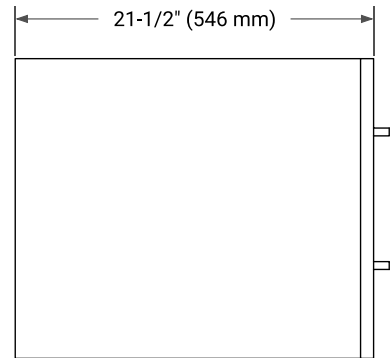

30" SINGLE SINK BASE CABINET

BASE CABINET DIMENSIONS

30" W x 21.5" D x 18" H

FEATURES

- Solid wood frame & plywood panels
- Dovetail drawers and joints
- Soft closing doors & drawers

HARDWARE FINISHES*

Brushed Nickel   Satin Brass   Matte Black   Polished Chrome

Hardware comes preinstalled with the illustrated option. Other finishes are available on our online store if you prefer a different one.

AVAILABLE COLORS

White   Grey   Midnight Blue

FRONT VIEW

SIDE VIEW

PLAN VIEW