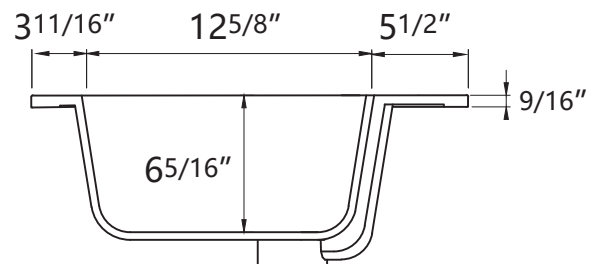

# DIMENSION DETAILS

# PRODUCT SIZE: 36"

Top View

## VANITY SIZE

Front View

Side View