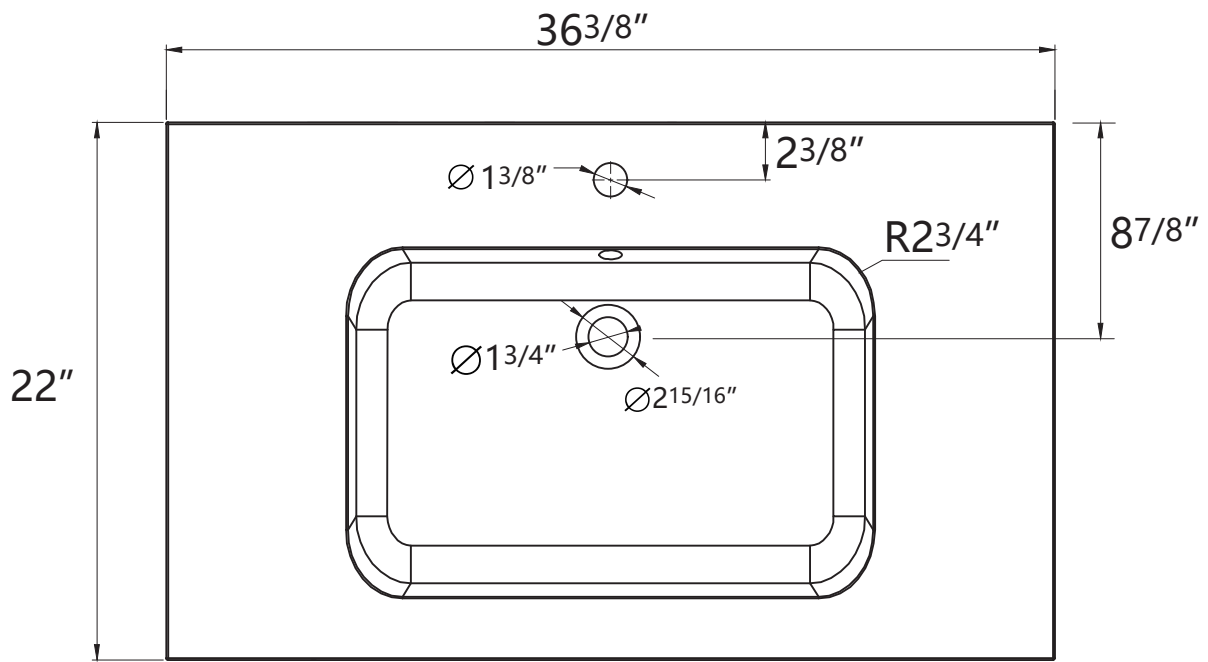

# DIMENSION DETAILS

# PRODUCT SIZE: 36"

Top View

## VANITY SIZE

Front View

Side View