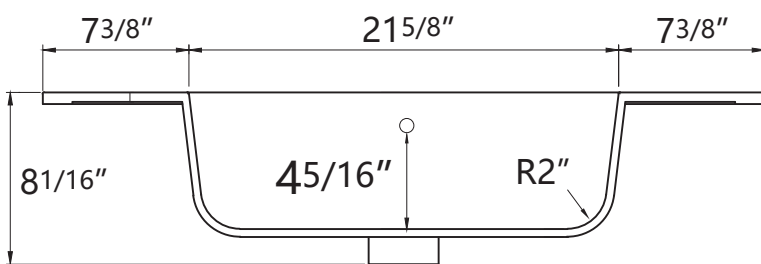

# DIMENSION DETAILS

# PRODUCT SIZE: 36"

Top View

## VANITY SIZE

Front View

Side View