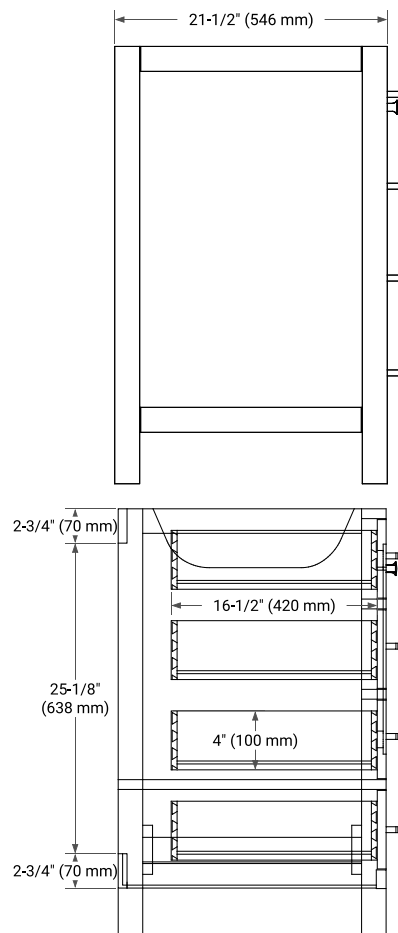

42" RIGHT OFFSET CABINET

BASE CABINET DIMENSIONS

42" W x 21.5" D x 34.5" H

FEATURES

- Solid wood frame & plywood panels
- Dovetail drawers and joints
- Soft closing doors & drawers

HARDWARE FINISHES*

Brushed Nickel Satin Brass Matte Black Polished Chrome

PLAN VIEW

43" RIGHT OVAL SINK COUNTERTOP WITH 1.5 IN. THICKNESS

OVERALL DIMENSIONS

43" W x 22" D x 1.5" H

COUNTERTOP OPTIONS

Carrara Marble

White Quartz

FEATURES

- Solid countertop with mitered edges & seams
- Undermount white oval sink
- Pre-drilled for 8" widespread faucet

INCLUDED

- Countertop
- Matching Backsplash
- Oval Sink

COUNTERTOP PLAN VIEW

EDGE SIDE VIEW

THREE DIMENSIONAL COUNTERTOP VIEW