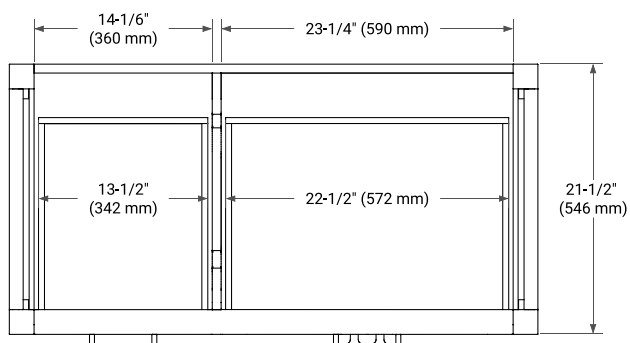

42" RIGHT OFFSET CABINET

BASE CABINET DIMENSIONS

42" W x 21.5" D x 34.5" H

FEATURES

- Solid wood frame & plywood panels
- Dovetail drawers and joints
- Soft closing doors & drawers

HARDWARE FINISHES*

Brushed Nickel Satin Brass Matte Black Polished Chrome

PLAN VIEW

43" RIGHT OVAL SINK COUNTERTOP WITH 1.5 IN. THICKNESS

OVERALL DIMENSIONS

43" W x 22" D x 1.5" H

COUNTERTOP OPTIONS

Carrara Marble

White Quartz

FEATURES

- Solid countertop with mitered edges & seams
- Undermount white oval sink
- Pre-drilled for 8" widespread faucet

INCLUDED

- Countertop
- Matching Backsplash
- Oval Sink

COUNTERTOP PLAN VIEW

EDGE SIDE VIEW

THREE DIMENSIONAL COUNTERTOP VIEW