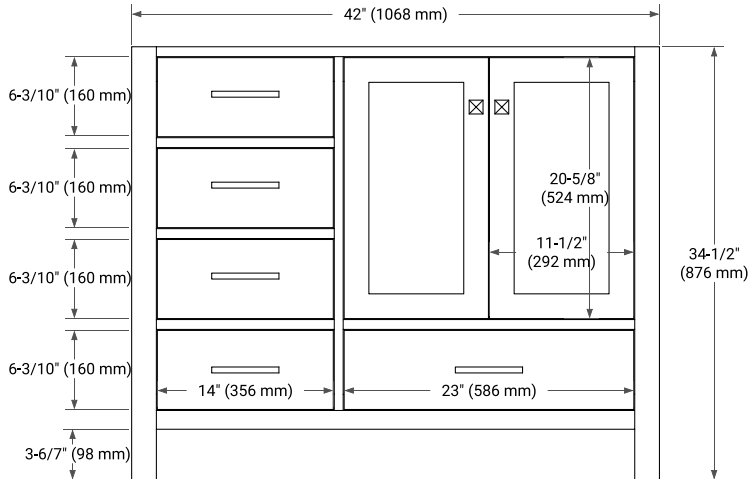

42" RIGHT OFFSET CABINET

BASE CABINET DIMENSIONS

42" W x 21.5" D x 34.5" H

FEATURES

- Solid wood frame & plywood panels
- Dovetail drawers and joints
- Soft closing doors & drawers

HARDWARE FINISHES*

Brushed Nickel   Satin Brass   Matte Black   Polished Chrome

Hardware comes preinstalled with the illustrated option. Other finishes are available on our online store if you prefer a different one.

AVAILABLE COLORS

White   Grey   Midnight Blue   Espresso   Oak

FRONT VIEW

SIDE VIEW

PLAN VIEW