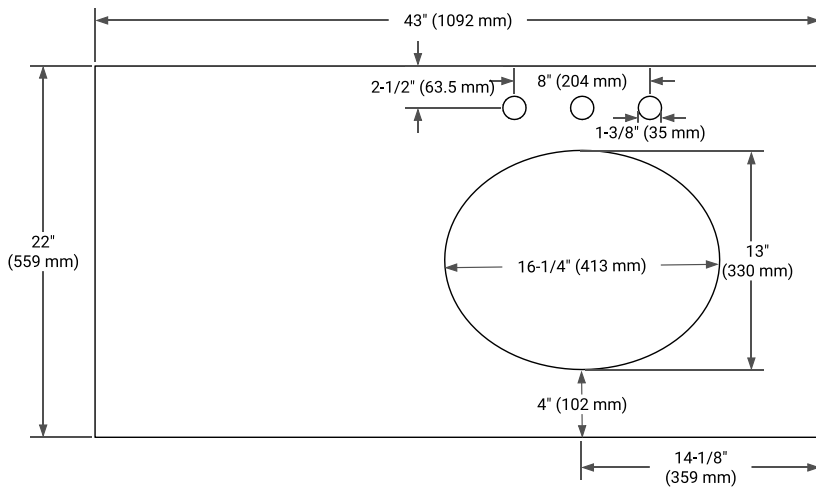

42" RIGHT OFFSET CABINET

BASE CABINET DIMENSIONS

42" W x 21.5" D x 34.5" H

FEATURES

- Solid wood frame & plywood panels
- Dovetail drawers and joints
- Soft closing doors & drawers

HARDWARE FINISHES*

Brushed Nickel Satin Brass Matte Black Polished Chrome

PLAN VIEW

43" RIGHT OVAL SINK COUNTERTOP WITH 1.5 IN. THICKNESS

OVERALL DIMENSIONS

43" W x 22" D x 1.5" H

COUNTERTOP OPTIONS

Carrara Marble

White Quartz

FEATURES

- Solid countertop with mitered edges & seams
- Undermount white oval sink
- Pre-drilled for 8" widespread faucet

INCLUDED

- Countertop
- Matching Backsplash
- Oval Sink

COUNTERTOP PLAN VIEW

EDGE SIDE VIEW

THREE DIMENSIONAL COUNTERTOP VIEW