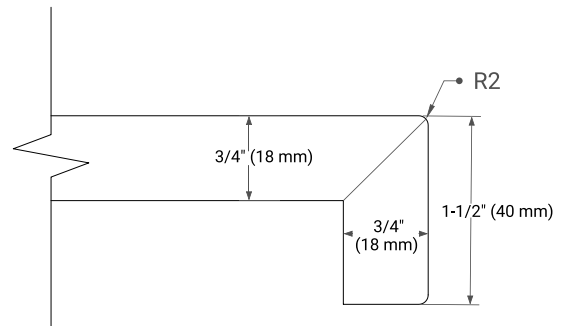

PLAN VIEW

43" RIGHT OVAL SINK COUNTERTOP WITH 1.5 IN. THICKNESS

OVERALL DIMENSIONS

43" W x 22" D x 1.5" H

COUNTERTOP OPTIONS

Carrara Marble

White Quartz

FEATURES

- Solid countertop with mitered edges & seams
- Undermount white oval sink
- Pre-drilled for 8" widespread faucet

INCLUDED

- Countertop
- Matching Backsplash
- Oval Sink

COUNTERTOP PLAN VIEW

EDGE SIDE VIEW

THREE DIMENSIONAL COUNTERTOP VIEW