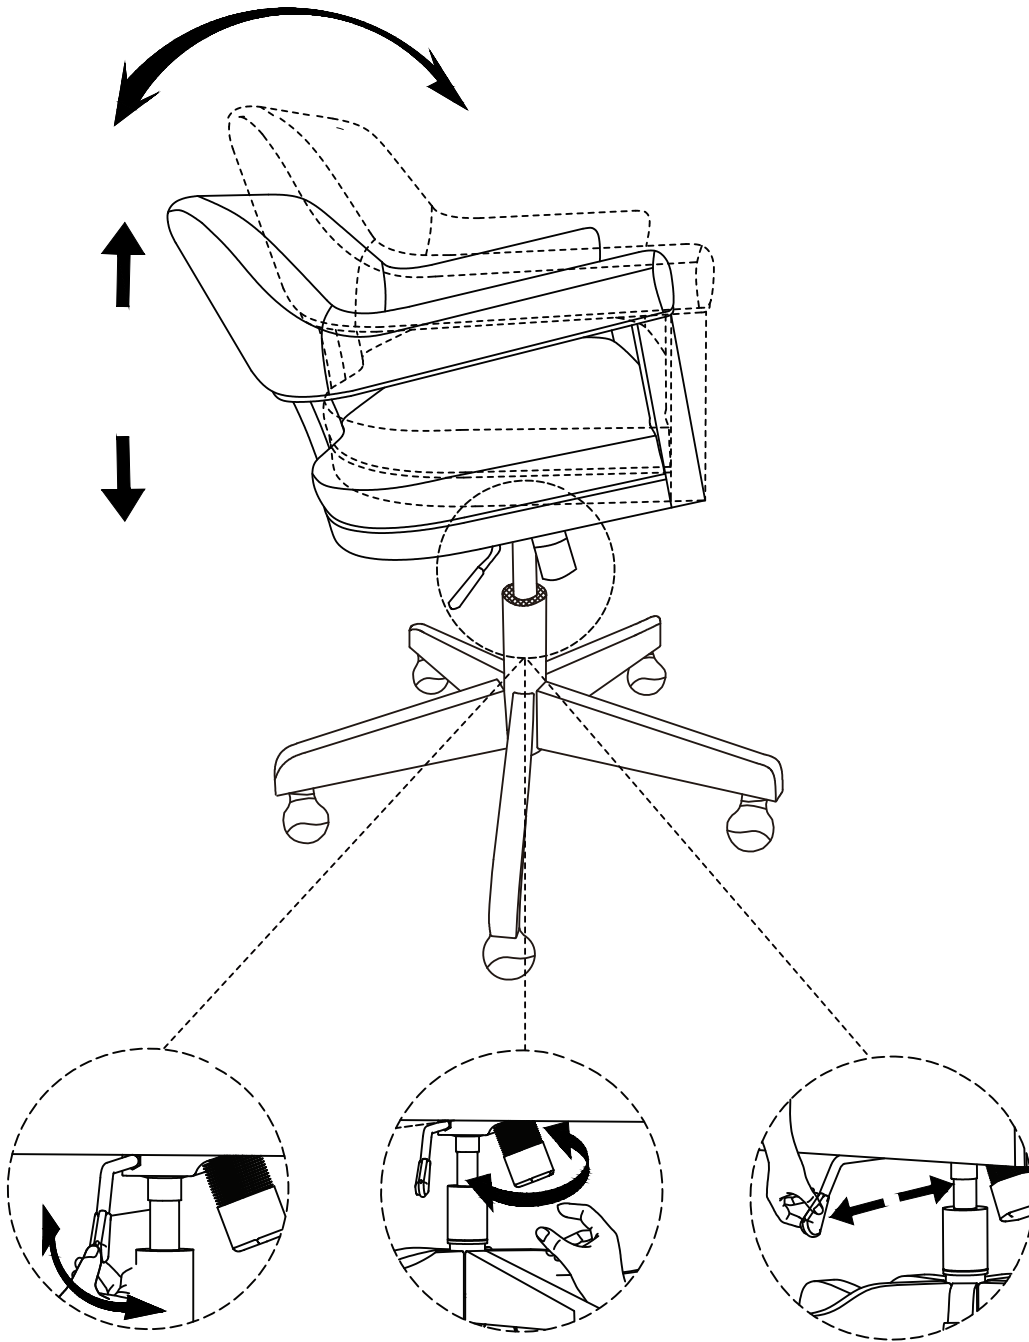

Step 1

Step 2

①x4	②x4	③x1
		
M6×25mm	M6	M6

Step 3

Step 4

Adjust the chair height by pulling lifting lever.

Turn the knob to adjust the range of the backrest tilt angle.

To insert or remove the handle, ensure the seat is upright. When the handle is inserted, the seat is locked and will not tilt.