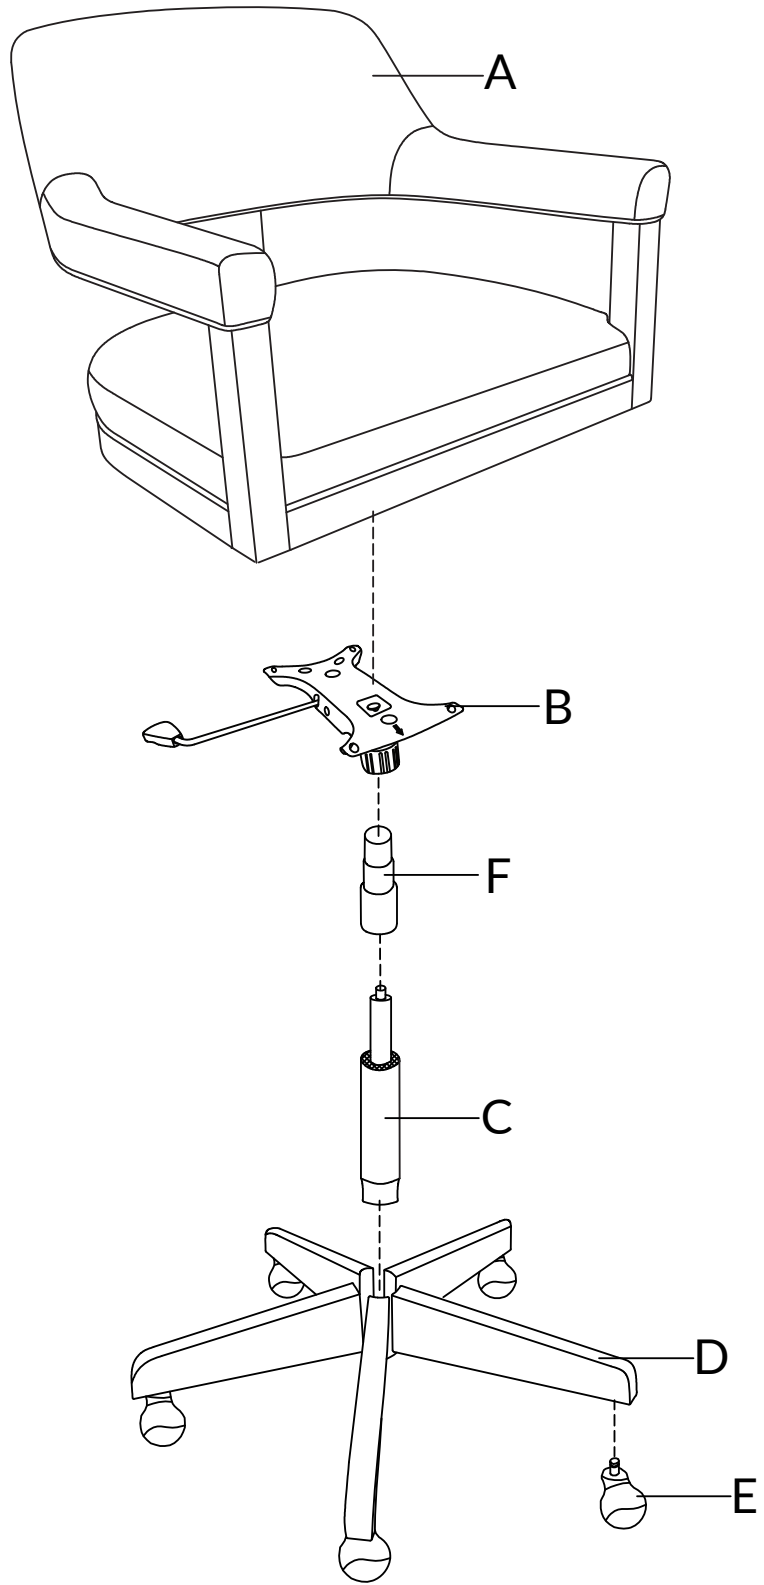

Explosive view

Parts list

Box A

Ax1 Seat

Bx1 Mechanism

Cx1 Gas lift

Dx1 Spider base

Ex5 Casters

Step 1

Step 2

①x4	②x4	③x1
		
M6×25mm	M6	M6

Step 3

Step 4

Adjust the chair height by pulling lifting lever.

Turn the knob to adjust the range of the backrest tilt angle.

To insert or remove the handle, ensure the seat is upright. When the handle is inserted, the seat is locked and will not tilt.