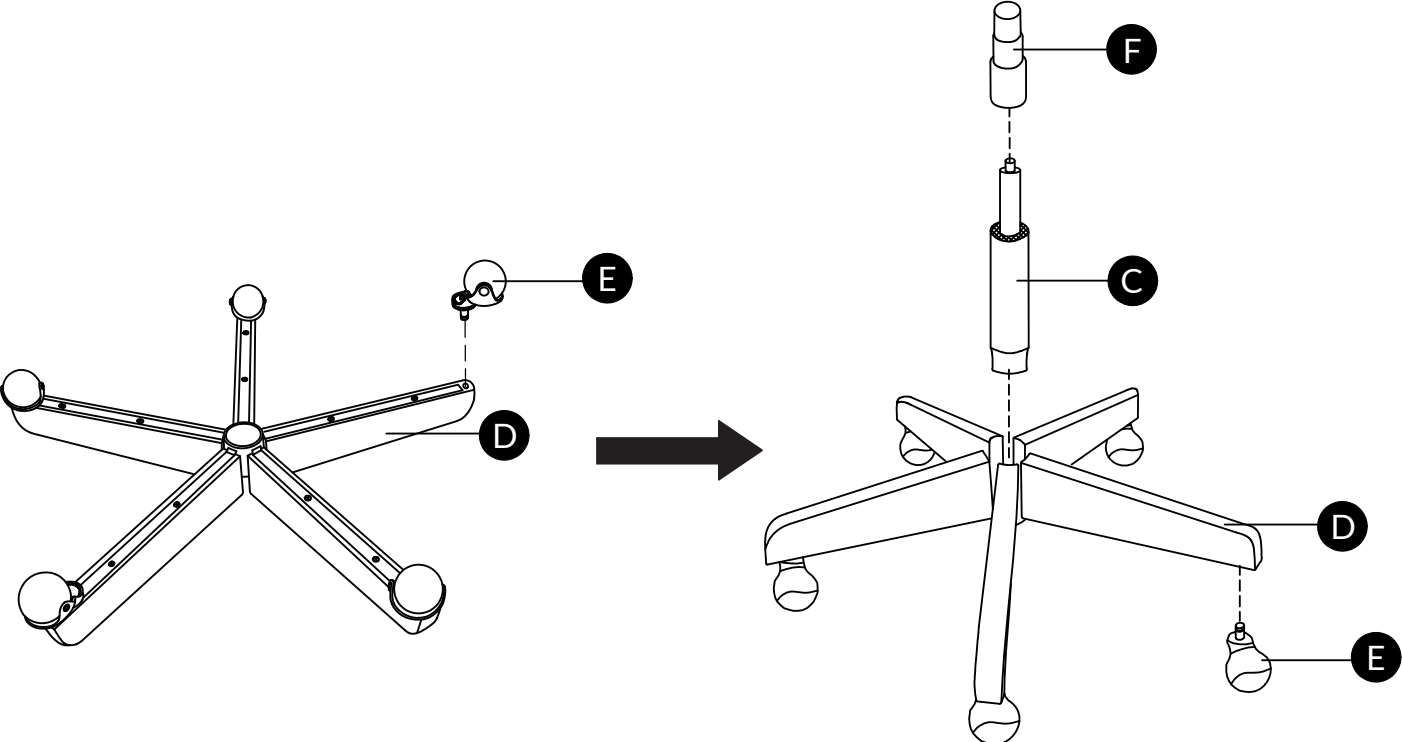

Fx1 Plastic cover

Hardware List

<p>①x4+1 Screw</p>  <p>M6×25mm</p>	<p>②x4+1 Flat wahser</p>  <p>M6</p>	<p>③x1 Allen key</p>  <p>M6</p>

Note: Before installing the screws, please first distinguish the length of the screw rods.

Step 1

Step 2

①x4	②x4	③x1
		
M6×25mm	M6	M6

Step 3

Step 4

Adjust the chair height by pulling lifting lever.

Turn the knob to adjust the range of the backrest tilt angle.

To insert or remove the handle, ensure the seat is upright. When the handle is inserted, the seat is locked and will not tilt.