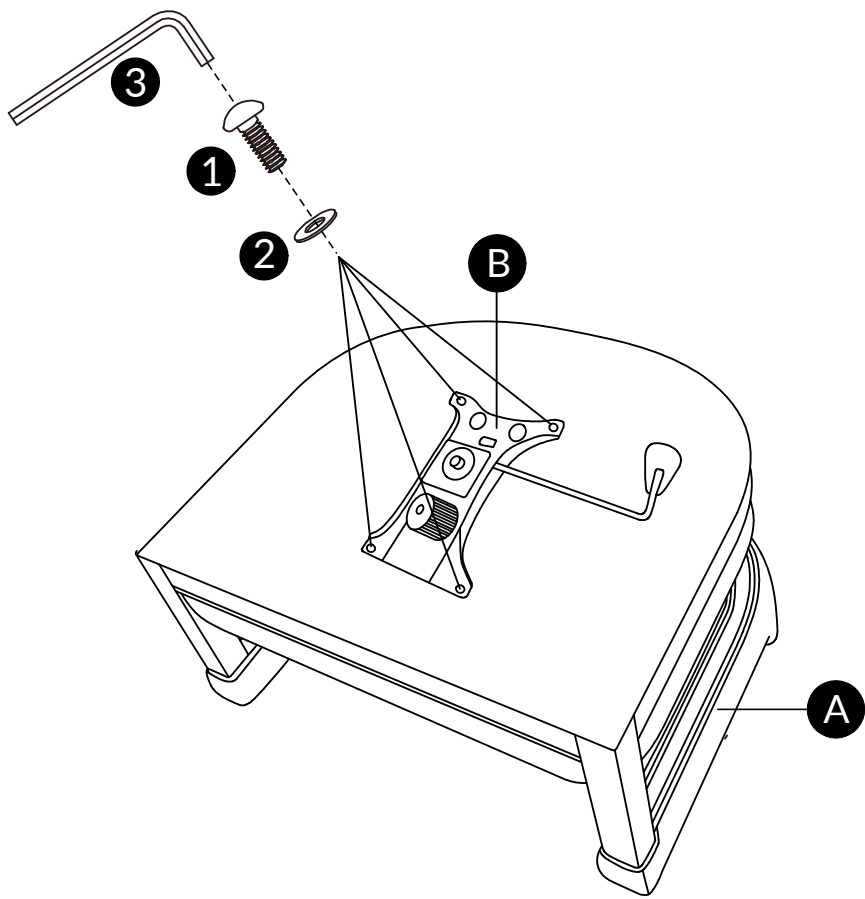

Explosive view

Parts list

Box A

Ax1 Seat

Bx1 Mechanism

Cx1 Gas lift

Dx1 Spider base

Ex5 Casters

Fx1 Plastic cover

Hardware List

<p>①x4+1 Screw</p>  <p>M6×25mm</p>	<p>②x4+1 Flat wahser</p>  <p>M6</p>	<p>③x1 Allen key</p>  <p>M6</p>

Note: Before installing the screws, please first distinguish the length of the screw rods.

Step 1

Step 2

①x4	②x4	③x1
		
M6×25mm	M6	M6

Step 3

Step 4

Adjust the chair height by pulling lifting lever.

Turn the knob to adjust the range of the backrest tilt angle.

To insert or remove the handle, ensure the seat is upright. When the handle is inserted, the seat is locked and will not tilt.