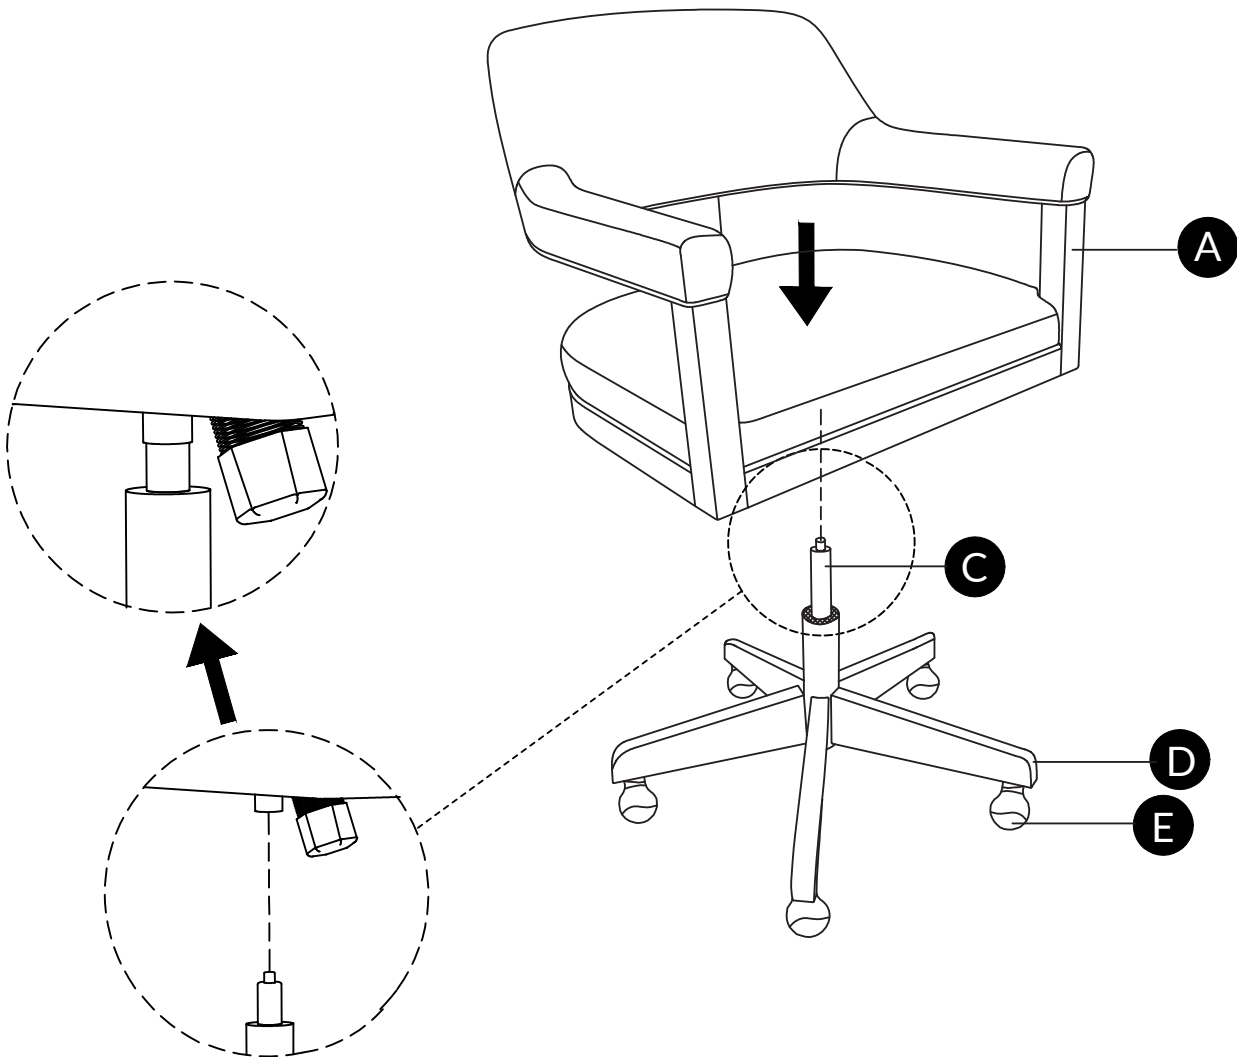

Step 1

Step 2

①x4	②x4	③x1
		
M6×25mm	M6	M6

Step 3

Step 4

Adjust the chair height by pulling lifting lever.

Turn the knob to adjust the range of the backrest tilt angle.

To insert or remove the handle, ensure the seat is upright. When the handle is inserted, the seat is locked and will not tilt.