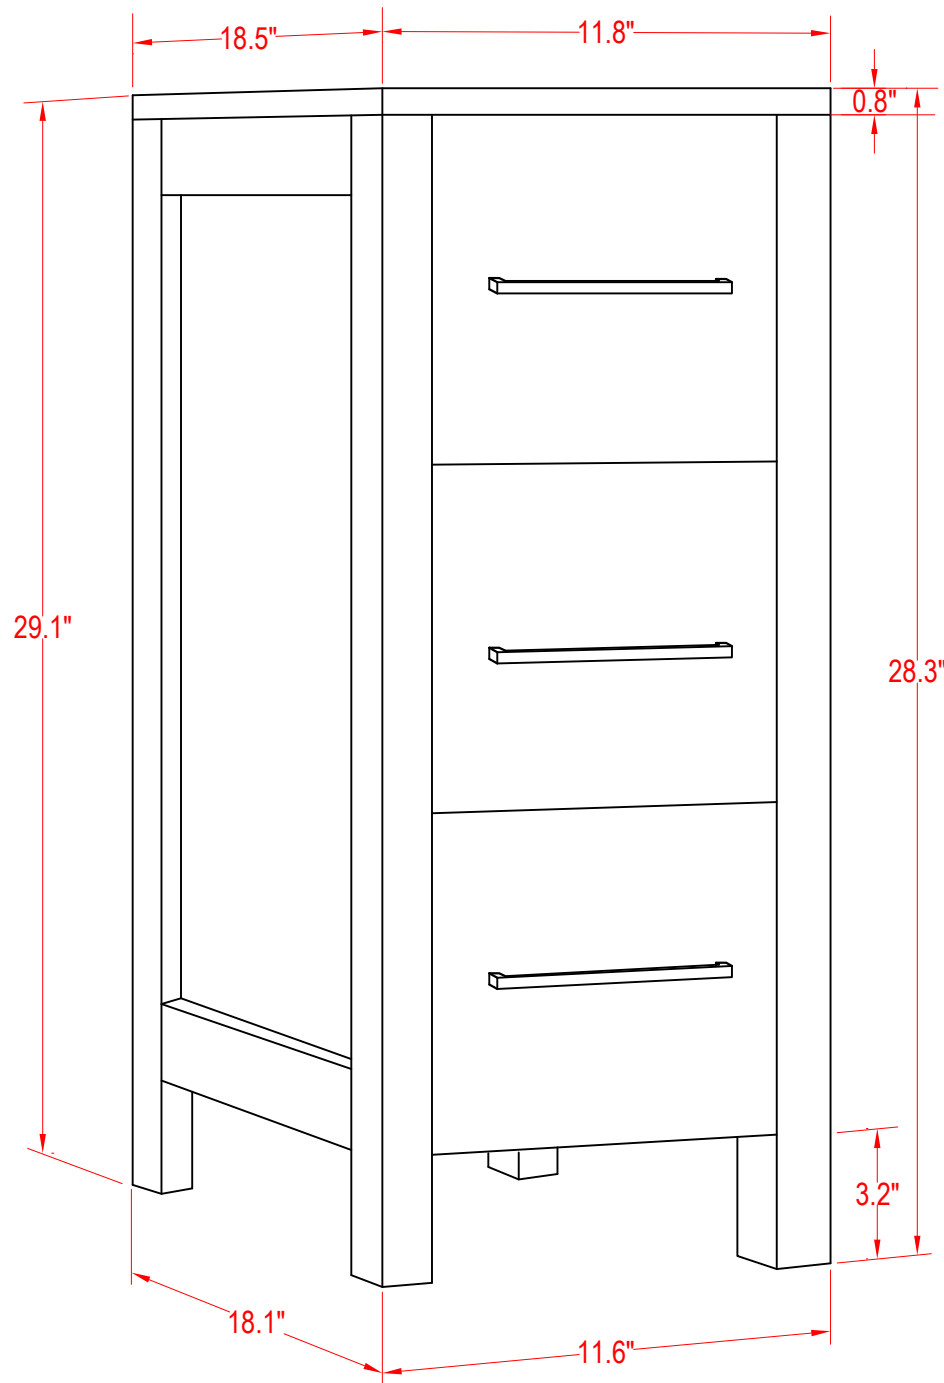

# Bathroom Cabinet

Unit

inch

Mirror:

Cabinet: 11.8"x18.5"x29.1" inch