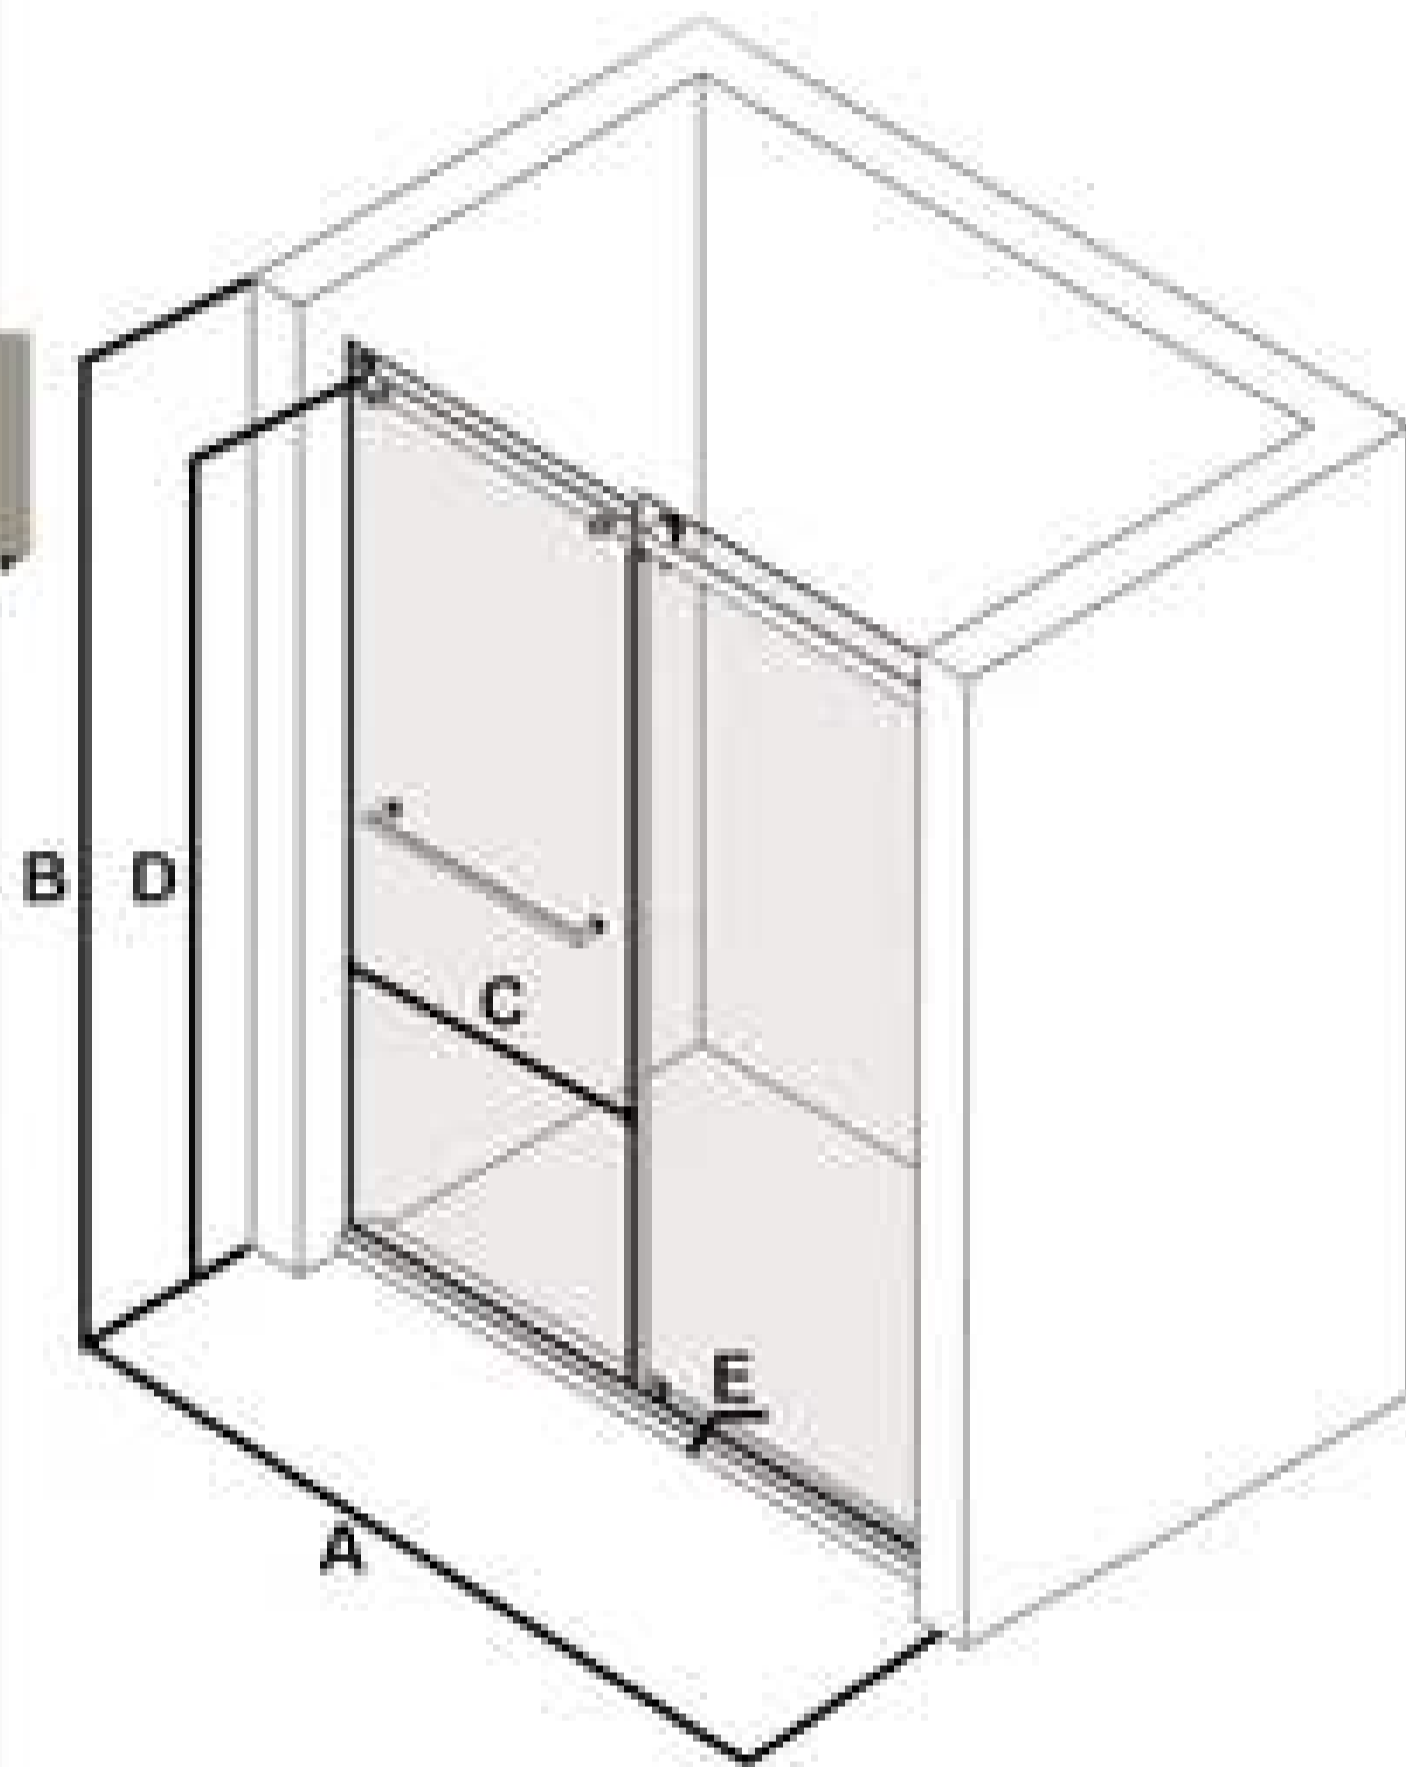

MODEL INFORMATION

56-60"Wx76"H

Frameless Reversible
Single Sliding Shower Door

CONFIGURATION DIMENSIONS:

A: 56"-60" W

SHOWER DOOR WIDTH

B: 76" H

SHOWER DOOR HEIGHT

C: 21"-26"

WALK-IN WIDTH

D: 72"

WALK-OPENING HEIGHT

E: 1/4"

GLASS THICKNESS

DeltaLine reserves the right to update or modify the hardware or materials pictured without your notice for the purpose of product improvement and customer satisfaction.