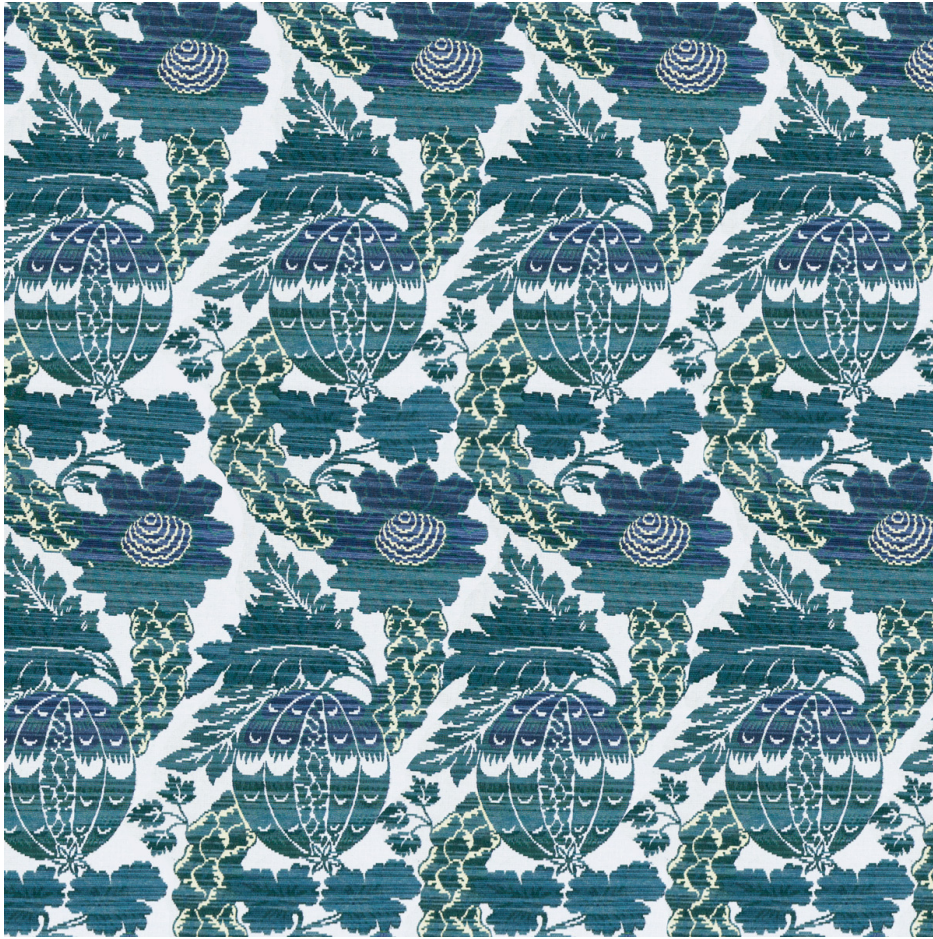

Alejandra - Verde
SKU: LCT1054.001.0

kravet

SKU: **LCT1054.001.0**

Repeat UOM: **in in (0 cm)**

Horizontal Repeat: **13.51 in (34.32 cm)**

Railroaded: **No**

Performance ACT Symbols: **a**

Composition: **Polyester - 29%, Acrylic - 26%, Cotton - 23%, Polyamide - 8%, Viscose - 8%, Wool - 6%**

Width: **54 in (137.16 cm)**

Vertical Repeat: **28.16 in (71.53 cm)**

Brand: **Gaston Y Daniela**

End Use: **Upholstery**