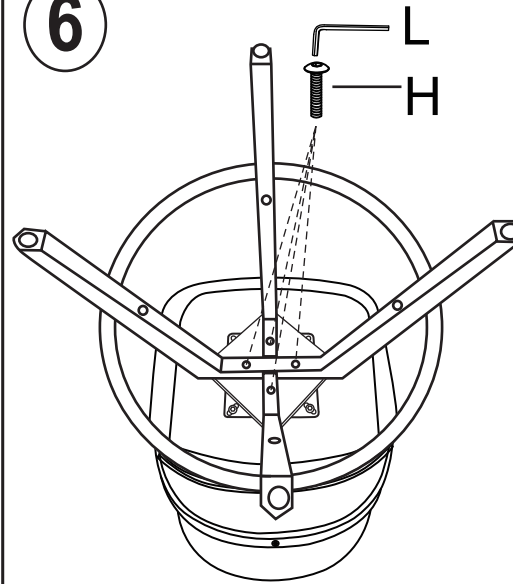

Installation & Assembly

A*1 	B*1 	C*1 	D*1 	E*1 	F*1 	
G*1+1  M6X35mm	H*8+1  M6X45mm	I*2+1  M6X25mm	J*2+1  M6X20mm	K*2+1  Rubber Washer	L*1  M6	M*1  SPARE FOOT NAIL

1

2

3

4

5

6

7

Note: adjust the foot nails to make the chair balance.