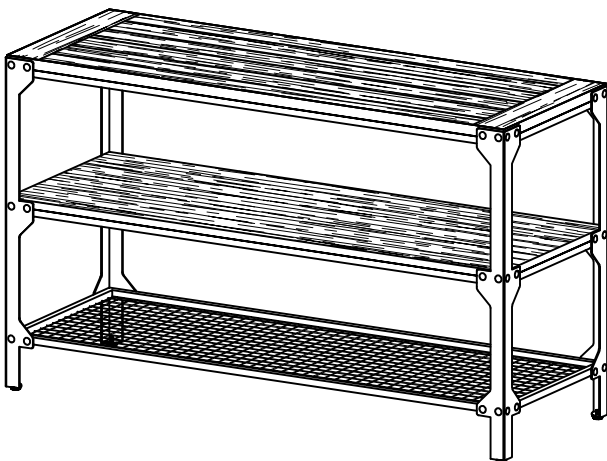

## SOFA TABLE

**A** Top

1pc

**B** Shelf

1pc

**C** Lower Frame

1pc

**D** Leg

4pcs

**E** Bolt  
1/4"\*5/8"

24pcs

**F** Allen Wrench  
4MM

1pc

This page lists all the contents included in the box. Please take the time to identify the hardware as well as the individual components to this product. As you unpack and prepare for assembly, place the contents on a carpeted or padded area to protect them from damage.

**1** Attached leg(D) to top(A) with bolts(E) by allen wrench(F).

**2** Attached shelf(B), lower frame(C) with bolts(E) by allen wrench(F).