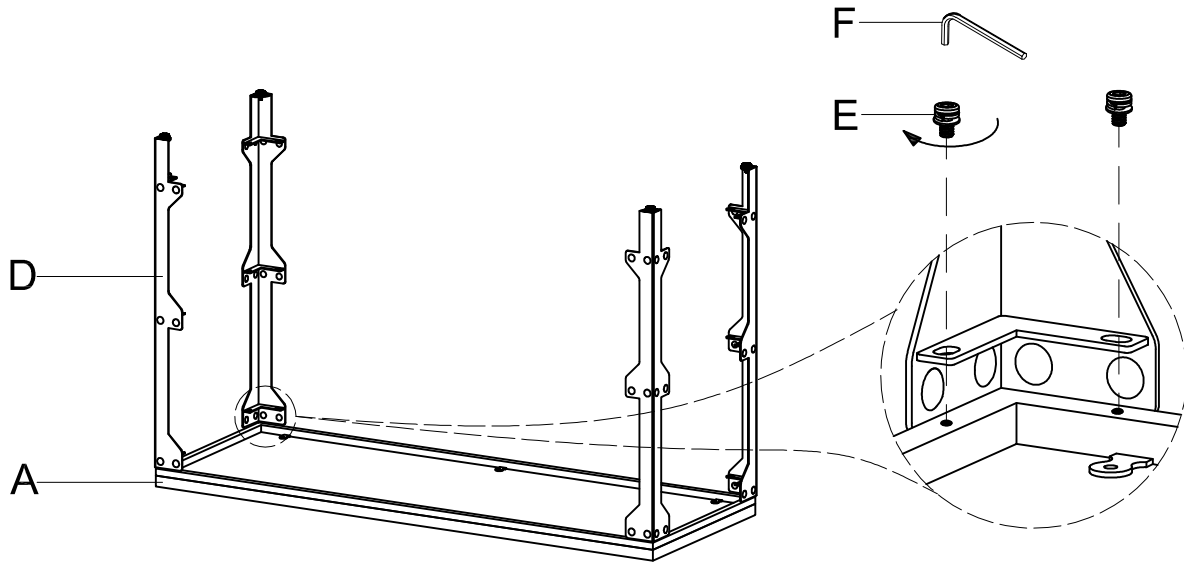

## SOFA TABLE

**A** Top

1pc

**B** Shelf

1pc

**C** Lower Frame

1pc

**D** Leg

4pcs

**E** Bolt  
1/4"\*5/8"

24pcs

**F** Allen Wrench  
4MM

1pc

This page lists all the contents included in the box. Please take the time to identify the hardware as well as the individual components to this product. As you unpack and prepare for assembly, place the contents on a carpeted or padded area to protect them from damage.

**1** Attached leg(D) to top(A) with bolts(E) by allen wrench(F).

**2** Attached shelf(B), lower frame(C) with bolts(E) by allen wrench(F).