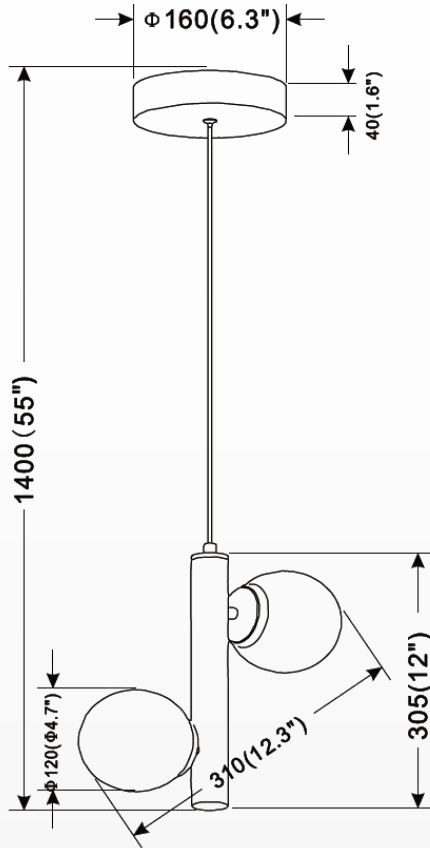

LED Pendant Lights

SPECIFICATION

- Dimension: 12.3"×6.3"×55"
- Wattage: 17W
- Voltage: 120V
- Temp: 3000K
- Lumens: 1030LM
- Dimmable: ELV, DIMMING 5%-100%
- CRI: > 80
- Material: Iron+Aluminum+Glass
- Lifespan: 50000hs
- Warranty: 3 years
- Operation temperature: -20°C-40°C