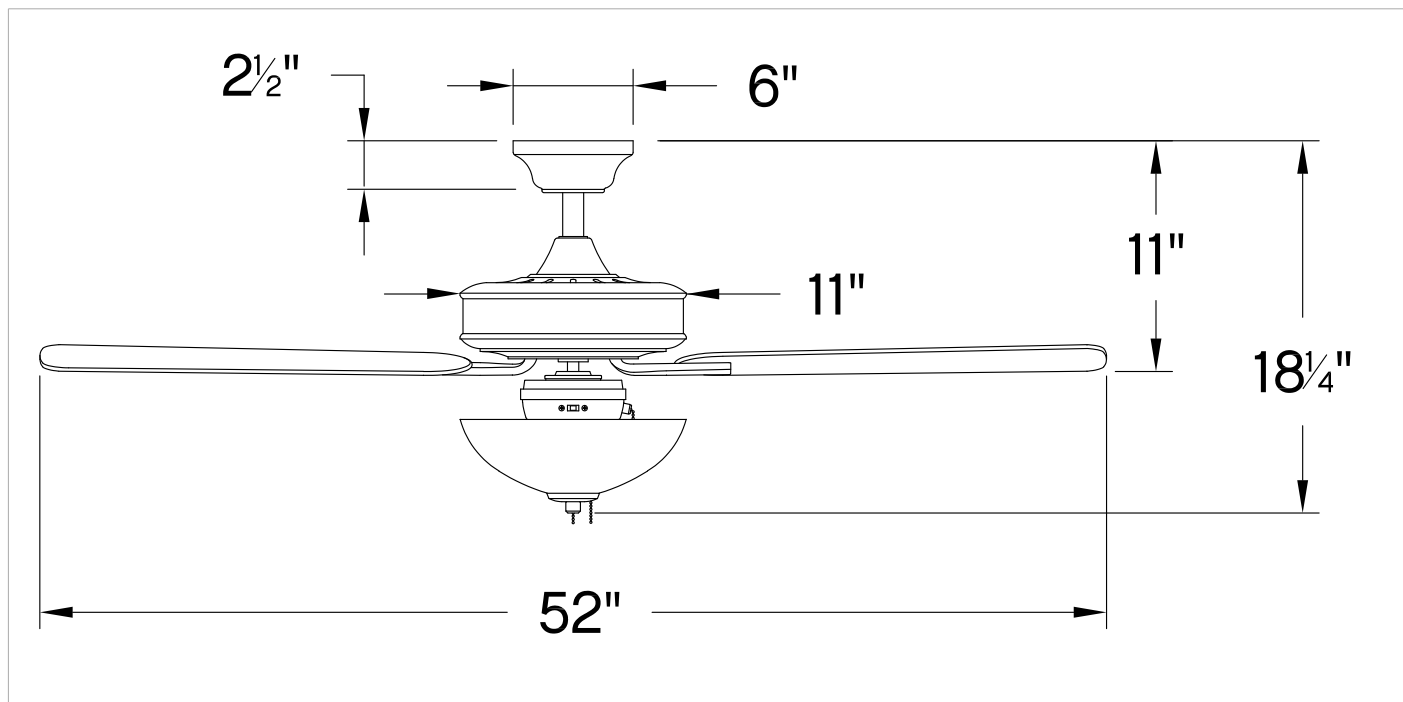

METRO ILLUMINATED

903352FMB-LIA

METRO ILLUMINATED 52" LED FAN

DETAILS	
FAN FINISH:	Matte Black
GLASS:	Etched Opal
BLADE COUNT:	5
SLOPE DEGREE:	20

DIMENSIONS	
WIDTH:	52"
HEIGHT:	14.8"

LIGHT SOURCE	
LED NAME:	(2) E900460LED
VOLTAGE:	120v
LUMENS:	1620
CRI:	90

MOUNTING	
CANOPY:	6" Dia.
LEAD WIRE:	1 x 76"

SHIPPING	
CARTON LENGTH:	23.2
CARTON WIDTH:	13.4
CARTON HEIGHT:	10.3

Metro Illuminated evokes a sense of timeless tradition to interiors of all styles. Metro Illuminated is available in Brushed Nickel with Silver or Matte Black blades, Chalk White with Chalk White or Weathered Wood blades, Matte Black with Matte Black or Walnut blades, Metallic Matte Bronze with Metallic Matte Bronze or Walnut blades. Metro Illuminated features an LED lamps and is part of the Regency Collection.

HINKLEY

HINKLEY
33000 Pin Oak Parkway
Avon Lake, OH 44012

PHONE: (440) 653-5500
Toll Free: 1 (800) 446-5539

hinkley.com

METRO ILLUMINATED 52" LED FAN

903352FMB-LIA

PERFORMANCE SPECIFICATIONS	STANDARD		DUAL MOUNT	
	HIGH SPEED	AVERAGE SPEED	HIGH SPEED	AVERAGE SPEED
Airflow	4577	3427	4443	3196
EnergyUse	58.3	36	61.8	38
EnergyCost	16	10	17	11
Efficiency	79	88	71.9	84
AMPS	0.5	0.36	0.52	0.38
RPMS	154	105	162	36