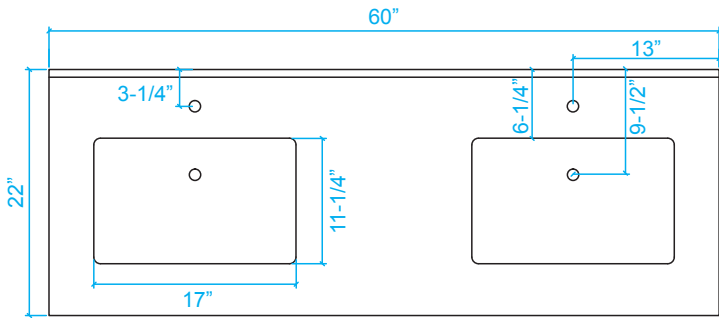

WYNDHAM COLLECTION

TOP VIEW OF VANITY CABINET

*Note: Due to high probability of breakage, the backsplash comes in two pieces, cut from same piece. All measurements are $\pm 1/4$ "

WC-1414-60 Double Vanity