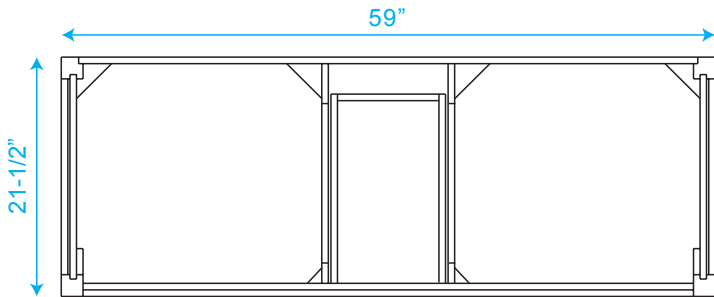

WYNDHAM COLLECTION

TOP VIEW OF VANITY CABINET

*Note: Due to high probability of breakage, the backsplash comes in two pieces, cut from same piece. All measurements are $\pm 1/4$ "

WC-1414-60 Double Vanity