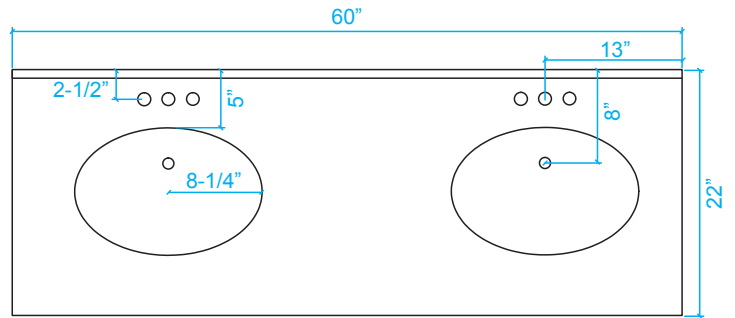

WYNDHAM COLLECTION

TOP VIEW OF VANITY CABINET

*Note: Due to high probability of breakage, the backsplash comes in two pieces, cut from same piece. All measurements are $\pm 1/4$ "

WC-1414-60 Double Vanity