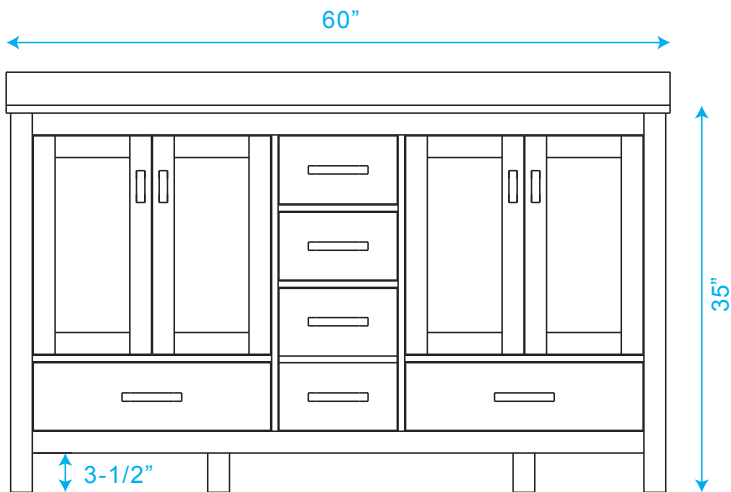

WYNDHAM COLLECTION

TOP VIEW OF VANITY CABINET

*Note: Due to high probability of breakage, the backsplash comes in two pieces, cut from same piece. All measurements are $\pm 1/4$ "

WC-1414-60 Double Vanity