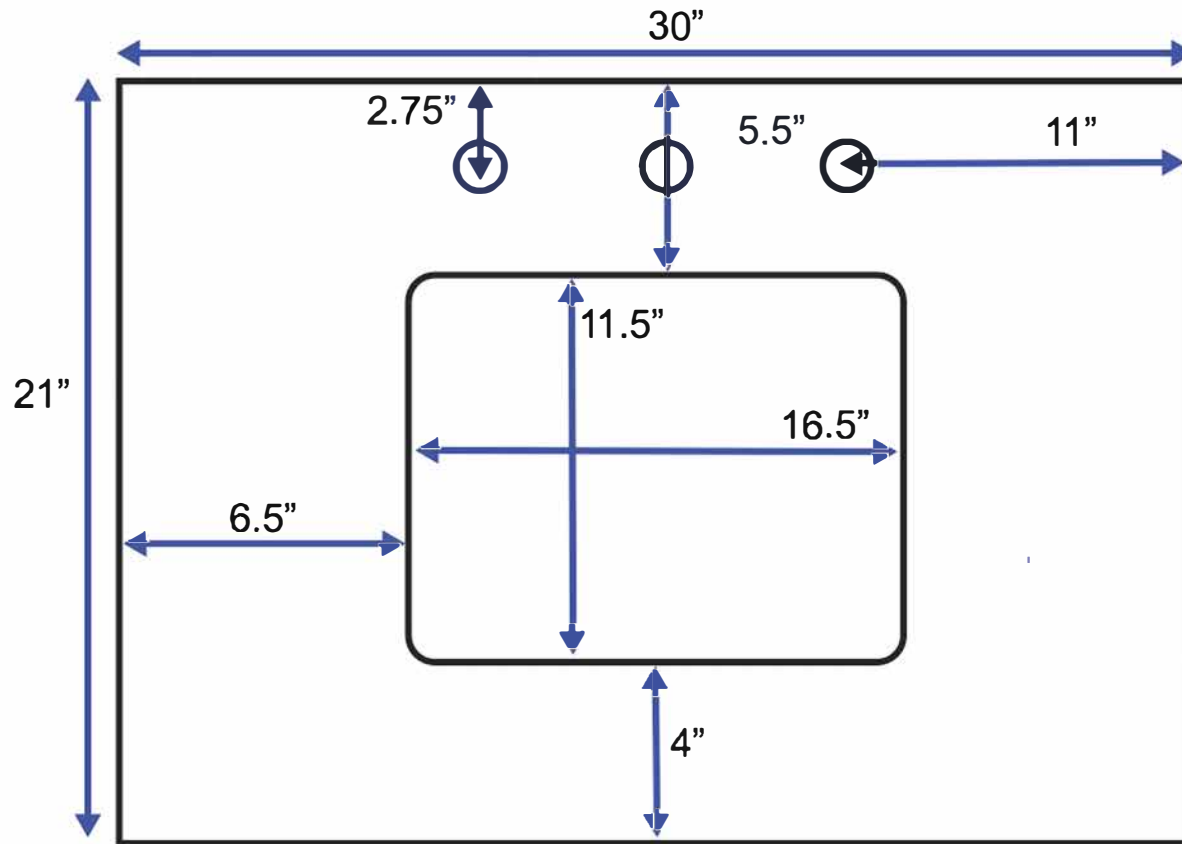

30-inch Bath Vanity (Top View)

Approximate Overall Product Weight: 170 lbs

All measurements are approximate and rounded to the nearest quarter inch.
Please allow for a slight margin of error.