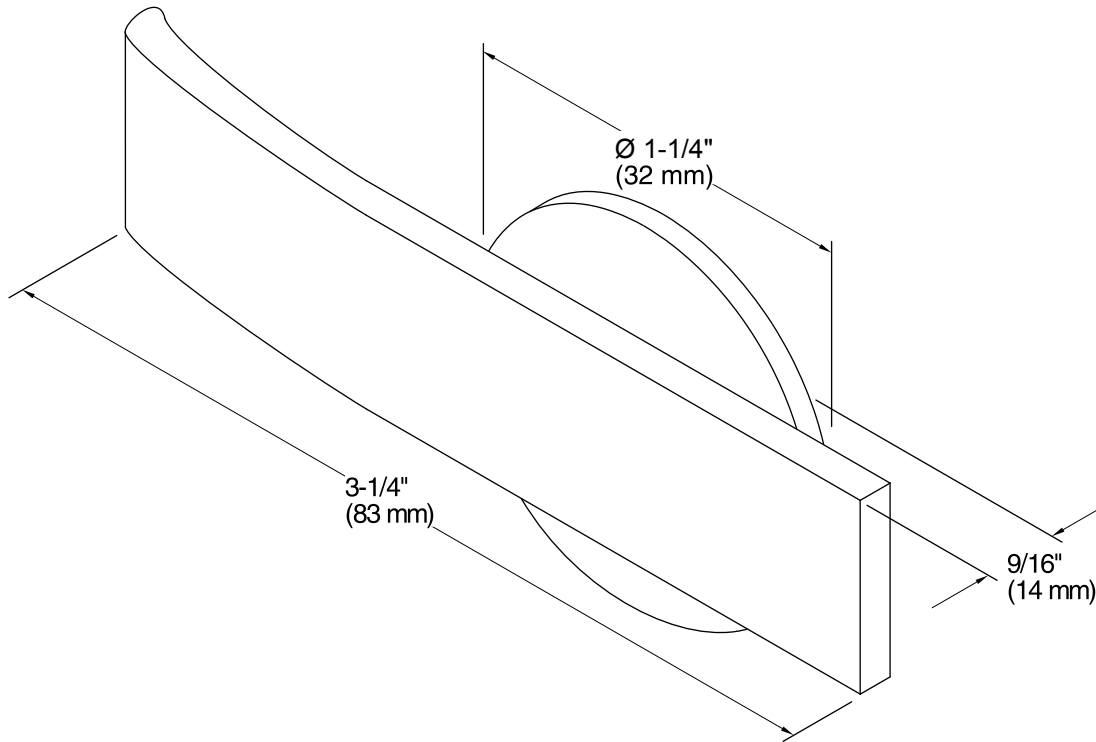

Technical Information

All product dimensions are nominal.

Notes

ADA, OBC, CSA B651 compliant when installed to the specific requirements of these regulations.