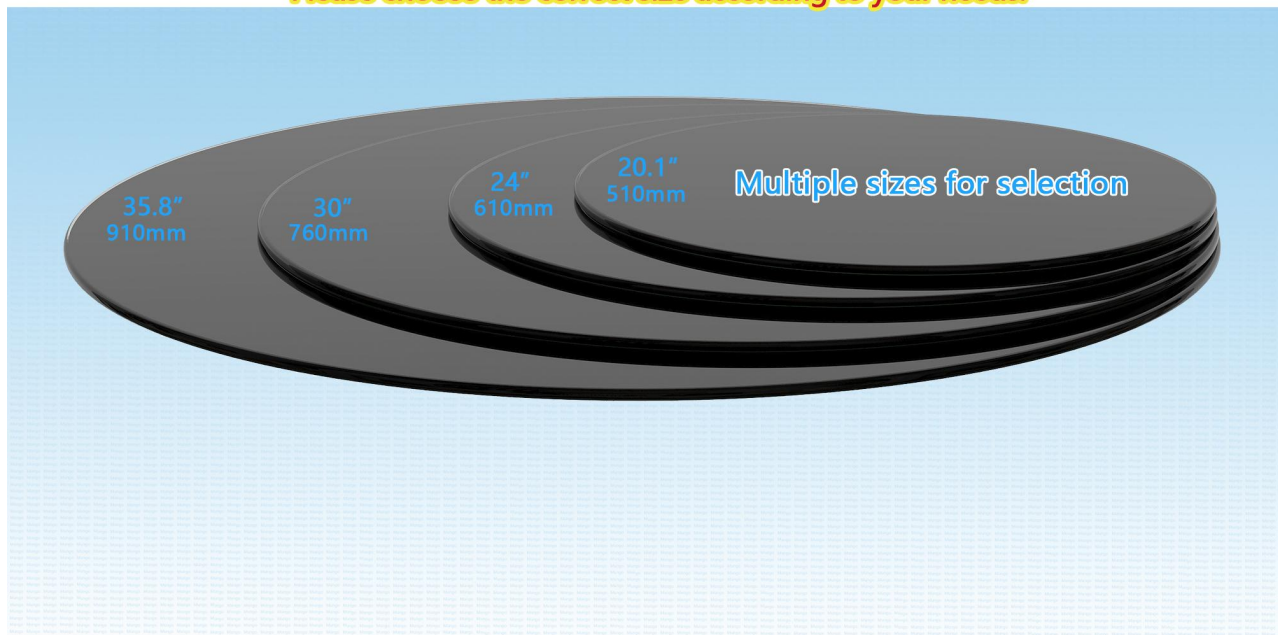

User's Manual

NOTE: This item is just a circular glass tabletop, without a base and other parts.
Please choose the correct size according to your needs.

Glass products are fragile
please disassemble and handle them carefully