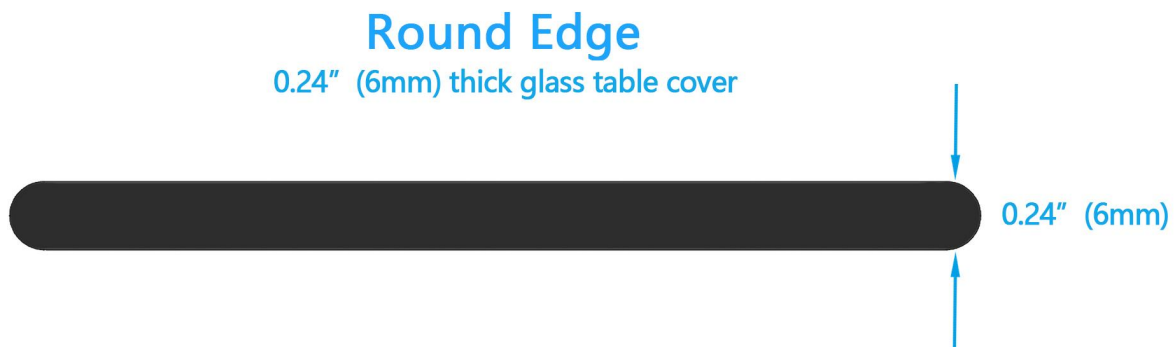

User's Manual

NOTE: This item is just a circular glass tabletop, without a base and other parts.
Please choose the correct size according to your needs.

Glass products are fragile
please disassemble and handle them carefully