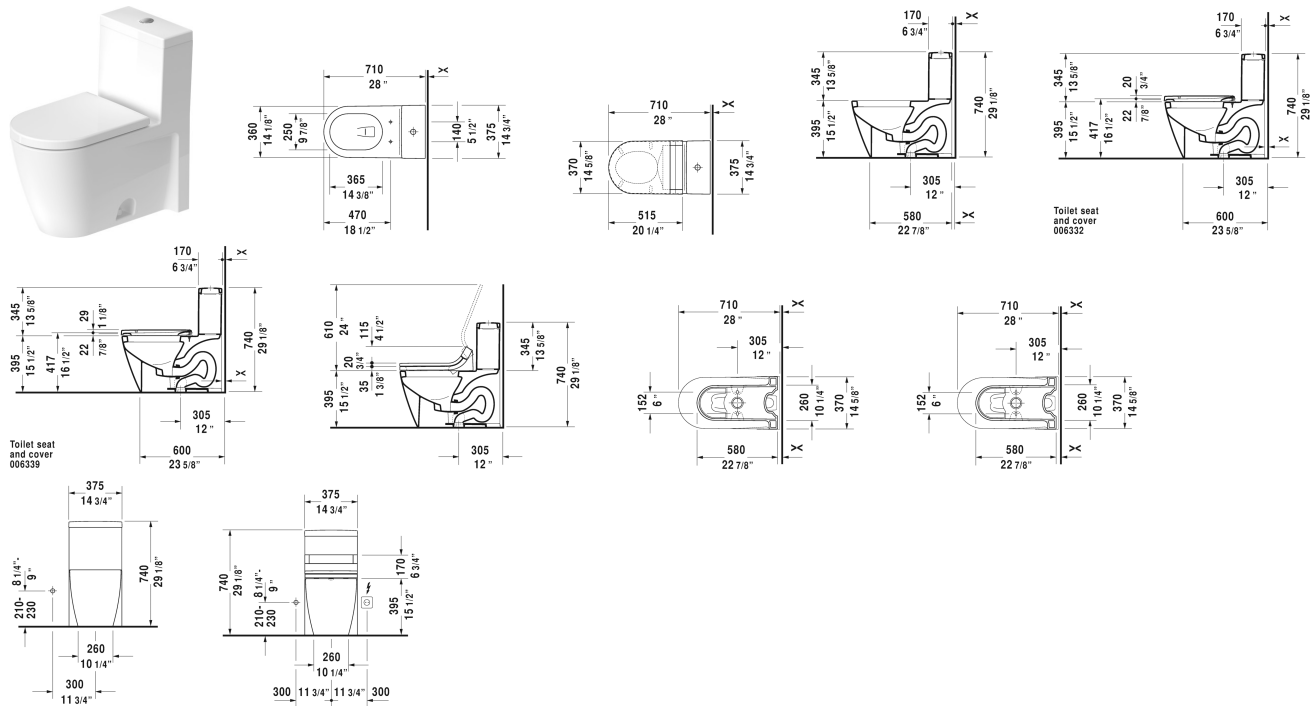

Starck 2 One-Piece toilet # 2133010005

< 14 3/4" Inch >

One-Piece toilet	Dimension	Weight	Order number
suitable for SensoWash Starck, syphonic, 12" rough-in, with single flush piston valve, top flush, vertical outlet, cUPC® listed*, WaterSense® listed, 1.28 gpf			
Colors			
00 White			
Variant			
●	14 3/4" x 28 1/8" Inch	125.7 lb	2133010005
Infobox			
* Complies with following standards: ASME A112.19.2/CSA B45.1, For suitable SensoWash® shower-toilet seats, please see matrix on page xxx			
Sanitary ceramics with the special WonderGliss surface finish will remain clean and attractive-looking for a long time to come. When ordering WonderGliss please add a "1" as eleventh digit to the model number.			
Mounting set for One-Piece and Two-Piece toilets, outlet 3/8" - male thread, wall connection 1/2" - female thread, 1/2", North American version	15" Inch	1.1 lb	001431

All drawings contain the necessary measurements which are subject to standard tolerances. They are stated in inch & mm and are non-binding. Exact measurements, in particular for customized installation scenarios, can only be taken from the finished ceramic piece.