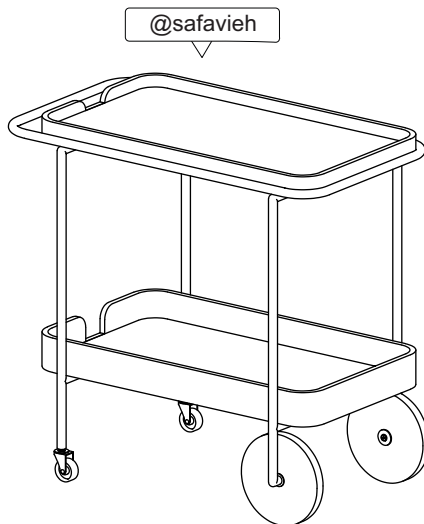

4

Place the bar cart in the place where you will use it. We'd love to see it – just tag us (we're @safavieh) and use the hashtag #safavieh on Instagram!