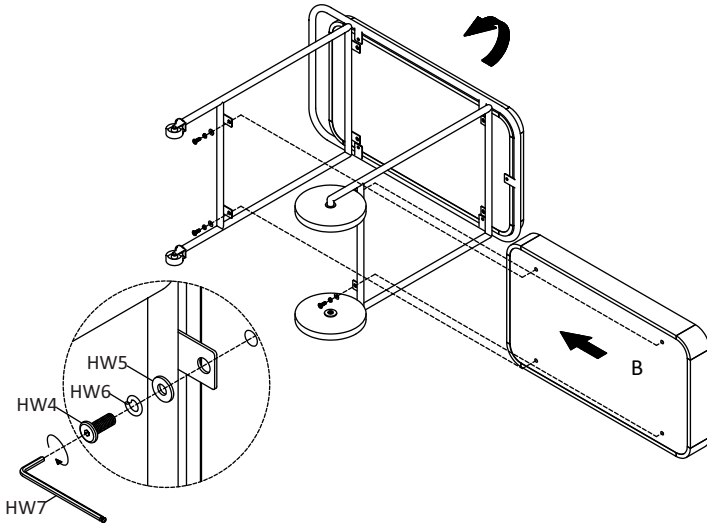

Parts List

A x 1
Top Tray

B x 1
Bottom Tray

C x 1
Left side frame

D x 1
Right side frame

E x 2
Wheel

Hardware List

HW1 x 2
Thumbscrews

HW2 x 2
Flat Washer M10x22mm

HW3 x 2
Bolt M8x50mm

HW4 x 8
Bolt M8x15mm

HW5 x 8
Flat Washer M8x16mm

HW6 x 8
Spring washer M8x14mm

HW7 x 1
Allen key

1

Place the top tray (A) upside down on a soft surface. Align the tabs on the right side frame (D) to the tabs on the top tray (A). Place the Flat washer (HW5) and Spring washer (HW6) on the bolt (HW4) in the order shown. Use the Allen key (HW7) to screw in the bolts with the washers as shown to attach the right side frame (D). Repeat this step to attach the left side frame (C) to the top tray (A).

2

To attach the wheels (E) to the right side frame (D) align the screw holes on the bottom of the right side frame (D) to the holes in the Flat washers (HW2), the wheels (E), and the thumbscrews (HW1) as shown. Place the bolt (HW3) into the holes. Use the Allen key (HW7) to screw in the bolts (HW3).

3

Tip the bar cart onto its side. Slide the bottom tray (B) in between the legs as shown and align the tabs on the frame to the holes on the bottom tray (B). The indent on the bottom tray (B) should be on the side with the handle. Place the Spring washers (HW6) and Flat washers (HW5) on the bolts (HW4) as shown. Insert the bolts into the holes and use the Allen key (HW7) to screw in the bolts.