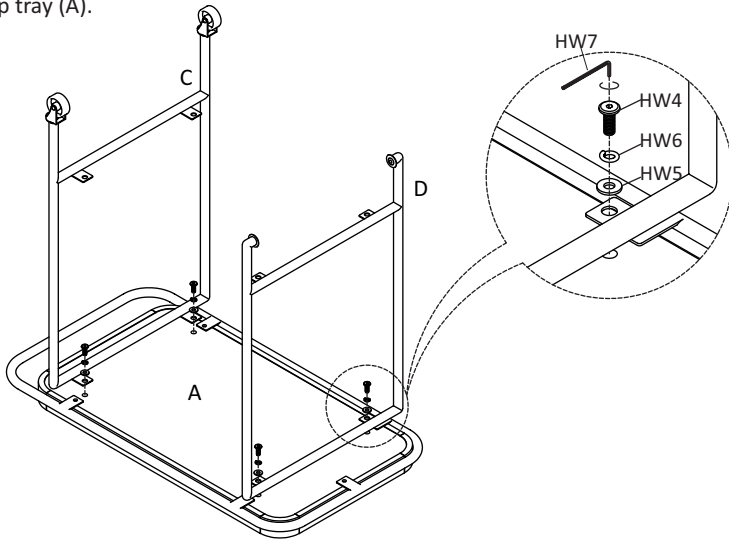

Parts List

A x 1
Top Tray

B x 1
Bottom Tray

C x 1
Left side frame

D x 1
Right side frame

E x 2
Wheel

Hardware List

HW1 x 2
Thumbscrews

HW2 x 2
Flat Washer M10x22mm

HW3 x 2
Bolt M8x50mm

HW4 x 8
Bolt M8x15mm

HW5 x 8
Flat Washer M8x16mm

HW6 x 8
Spring washer M8x14mm

HW7 x 1
Allen key

1

Place the top tray (A) upside down on a soft surface. Align the tabs on the right side frame (D) to the tabs on the top tray (A). Place the Flat washer (HW5) and Spring washer (HW6) on the bolt (HW4) in the order shown. Use the Allen key (HW7) to screw in the bolts with the washers as shown to attach the right side frame (D). Repeat this step to attach the left side frame (C) to the top tray (A).

2

To attach the wheels (E) to the right side frame (D) align the screw holes on the bottom of the right side frame (D) to the holes in the Flat washers (HW2), the wheels (E), and the thumbscrews (HW1) as shown. Place the bolt (HW3) into the holes. Use the Allen key (HW7) to screw in the bolts (HW3).

3

Tip the bar cart onto its side. Slide the bottom tray (B) in between the legs as shown and align the tabs on the frame to the holes on the bottom tray (B). The indent on the bottom tray (B) should be on the side with the handle. Place the Spring washers (HW6) and Flat washers (HW5) on the bolts (HW4) as shown. Insert the bolts into the holes and use the Allen key (HW7) to screw in the bolts.