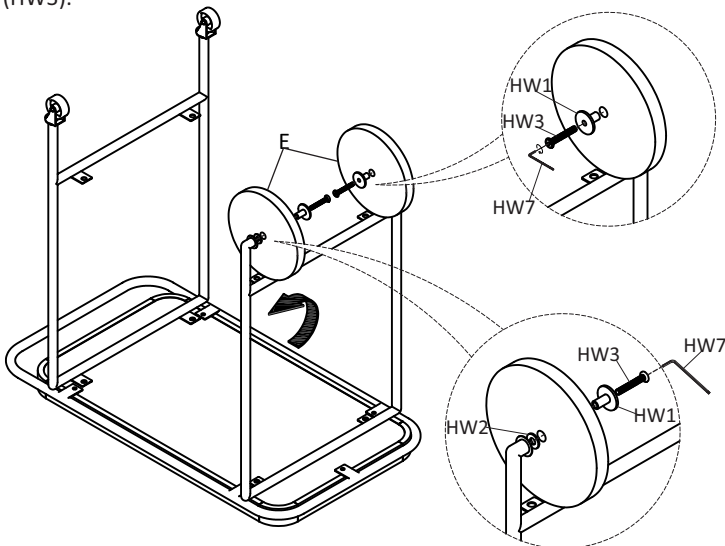

Parts List

A x 1
Top Tray

B x 1
Bottom Tray

C x 1
Left side frame

D x 1
Right side frame

E x 2
Wheel

Hardware List

HW1 x 2
Thumbscrews

HW2 x 2
Flat Washer M10x22mm

HW3 x 2
Bolt M8x50mm

HW4 x 8
Bolt M8x15mm

HW5 x 8
Flat Washer M8x16mm

HW6 x 8
Spring washer M8x14mm

HW7 x 1
Allen key

1

Place the top tray (A) upside down on a soft surface. Align the tabs on the right side frame (D) to the tabs on the top tray (A). Place the Flat washer (HW5) and Spring washer (HW6) on the bolt (HW4) in the order shown. Use the Allen key (HW7) to screw in the bolts with the washers as shown to attach the right side frame (D). Repeat this step to attach the left side frame (C) to the top tray (A).

2

To attach the wheels (E) to the right side frame (D) align the screw holes on the bottom of the right side frame (D) to the holes in the Flat washers (HW2), the wheels (E), and the thumbscrews (HW1) as shown. Place the bolt (HW3) into the holes. Use the Allen key (HW7) to screw in the bolts (HW3).

3

Tip the bar cart onto its side. Slide the bottom tray (B) in between the legs as shown and align the tabs on the frame to the holes on the bottom tray (B). The indent on the bottom tray (B) should be on the side with the handle. Place the Spring washers (HW6) and Flat washers (HW5) on the bolts (HW4) as shown. Insert the bolts into the holes and use the Allen key (HW7) to screw in the bolts.