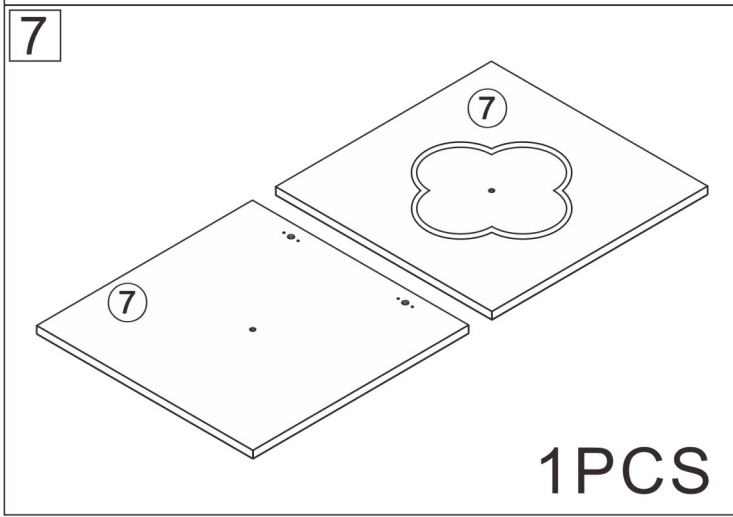

Shell tank

L500*W400*H500MM

Installation Instructions

Notes: Don't tighten screws completely at first, just in case parts were assembled wrongly and need disassemble. Tighten screws at last when all parts are put together.

Disassembly and installation of accessories

A 20PCS  15*10mm	B 20PCS  6*28mm	C 8PCS  8*30mm	D 4PCS  3.5*14mm	E 8PCS  4*12mm	F 1PCS  4*8mm	G 1PCS 	 Tools Recommended	
H 2PCS 	I 4PCS  6*12mm	K 1PCS 						

Bx4

Bx4

Bx6

Bx6

B	20PCS
	
6*28mm	

2

A	2PCS
	
15*10mm	

3

D	4PCS	E	8PCS	H	2PCS
					
3.5X14mm		4*12mm			

I	4PCS	K	1PCS
			
6*12mm			