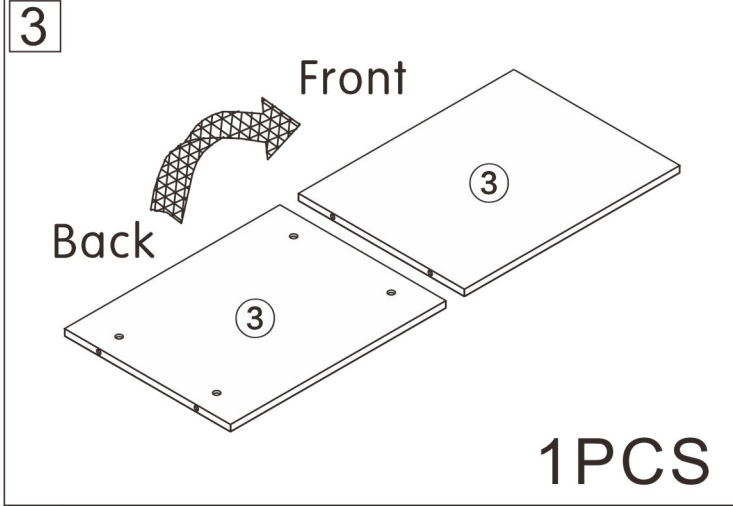

Shell tank

L500*W400*H500MM

Installation Instructions

Notes: Don't tighten screws completely at first, just in case parts were assembled wrongly and need disassemble. Tighten screws at last when all parts are put together.

Disassembly and installation of accessories

A 20PCS  15*10mm	B 20PCS  6*28mm	C 8PCS  8*30mm	D 4PCS  3.5*14mm	E 8PCS  4*12mm	F 1PCS  4*8mm	G 1PCS 	 Tools Recommended	
H 2PCS 	I 4PCS  6*12mm	K 1PCS 						

Bx4

Bx4

Bx6

Bx6

B	20PCS
	
6*28mm	

2

A	2PCS
	
15*10mm	

3

D	4PCS	E	8PCS	H	2PCS
					
3.5X14mm		4*12mm			

I	4PCS	K	1PCS
			
6*12mm			