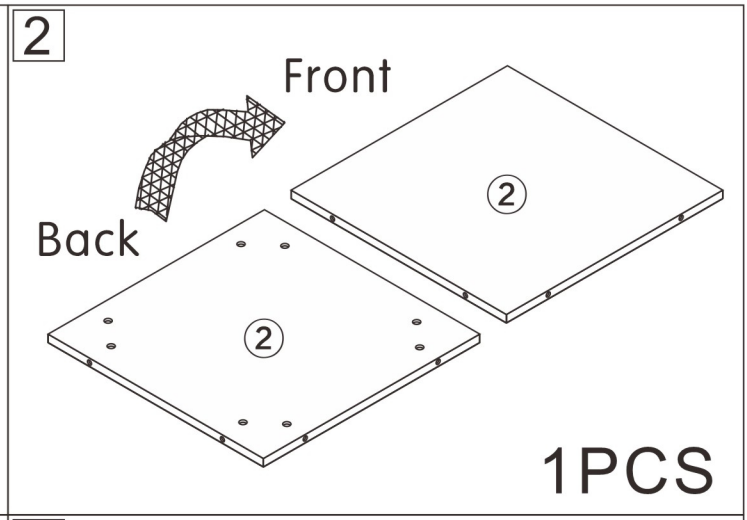

Shell tank

L500*W400*H500MM

Installation Instructions

Notes: Don't tighten screws completely at first, just in case parts were assembled wrongly and need disassemble. Tighten screws at last when all parts are put together.

Disassembly and installation of accessories

A 20PCS  15*10mm	B 20PCS  6*28mm	C 8PCS  8*30mm	D 4PCS  3.5*14mm	E 8PCS  4*12mm	F 1PCS  4*8mm	G 1PCS 	 Tools Recommended	
H 2PCS 	I 4PCS  6*12mm	K 1PCS 						

Bx4

Bx4

Bx6

Bx6

B	20PCS
	
6*28mm	

2

A	2PCS
	
15*10mm	

3

D	4PCS	E	8PCS	H	2PCS
					
3.5X14mm		4*12mm			

I	4PCS	K	1PCS
			
6*12mm			