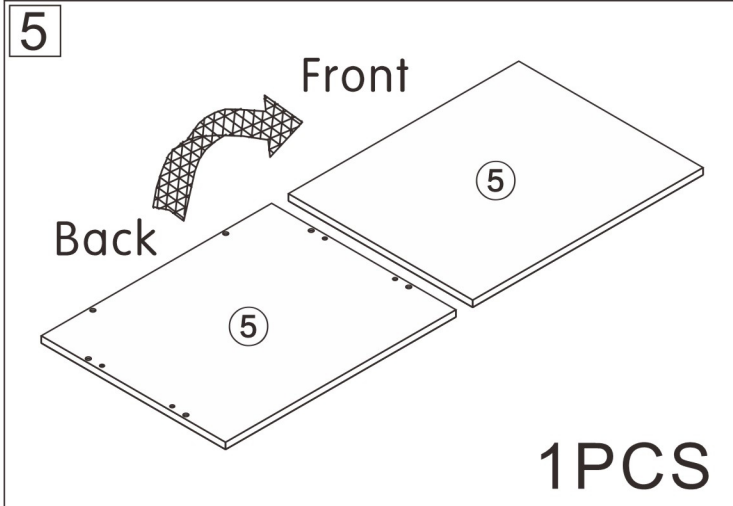

Shell tank

L500*W400*H500MM

Installation Instructions

Notes: Don't tighten screws completely at first, just in case parts were assembled wrongly and need disassemble. Tighten screws at last when all parts are put together.

Disassembly and installation of accessories

A 20PCS  15*10mm	B 20PCS  6*28mm	C 8PCS  8*30mm	D 4PCS  3.5*14mm	E 8PCS  4*12mm	F 1PCS  4*8mm	G 1PCS 	 Tools Recommended	
H 2PCS 	I 4PCS  6*12mm	K 1PCS 						

Bx4

Bx4

Bx6

Bx6

B	20PCS
	
6*28mm	

2

A	2PCS
	
15*10mm	

3

D	4PCS	E	8PCS	H	2PCS
					
3.5X14mm		4*12mm			

I	4PCS	K	1PCS
			
6*12mm			