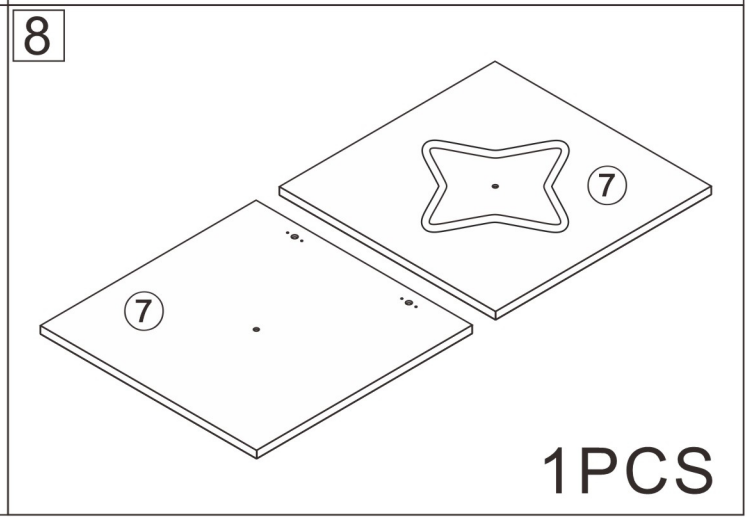

Shell tank

L500*W400*H500MM

Installation Instructions

Notes: Don't tighten screws completely at first, just in case parts were assembled wrongly and need disassemble. Tighten screws at last when all parts are put together.

Disassembly and installation of accessories

A 20PCS  15*10mm	B 20PCS  6*28mm	C 8PCS  8*30mm	D 4PCS  3.5*14mm	E 8PCS  4*12mm	F 1PCS  4*8mm	G 1PCS 	 Tools Recommended	
H 2PCS 	I 4PCS  6*12mm	K 1PCS 						

Bx4

Bx4

Bx6

Bx6

B	20PCS
	
6*28mm	

2

A	2PCS
	
15*10mm	

3

D	4PCS	E	8PCS	H	2PCS
					
3.5X14mm		4*12mm			

I	4PCS	K	1PCS
			
6*12mm			