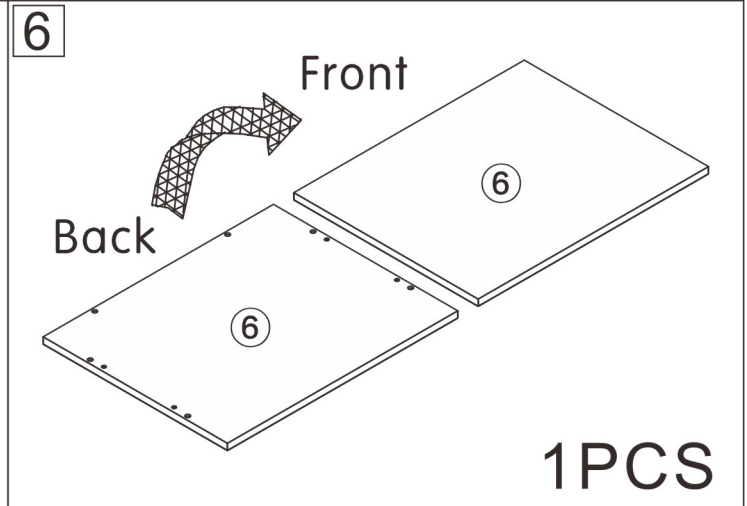

Shell tank

L500*W400*H500MM

Installation Instructions

Notes: Don't tighten screws completely at first, just in case parts were assembled wrongly and need disassemble. Tighten screws at last when all parts are put together.

Disassembly and installation of accessories

A 20PCS  15*10mm	B 20PCS  6*28mm	C 8PCS  8*30mm	D 4PCS  3.5*14mm	E 8PCS  4*12mm	F 1PCS  4*8mm	G 1PCS 	 Tools Recommended	
H 2PCS 	I 4PCS  6*12mm	K 1PCS 						

Bx4

Bx4

Bx6

Bx6

B	20PCS
	
6*28mm	

2

A	2PCS
	
15*10mm	

3

D	4PCS	E	8PCS	H	2PCS
					
3.5X14mm		4*12mm			

I	4PCS	K	1PCS
			
6*12mm			