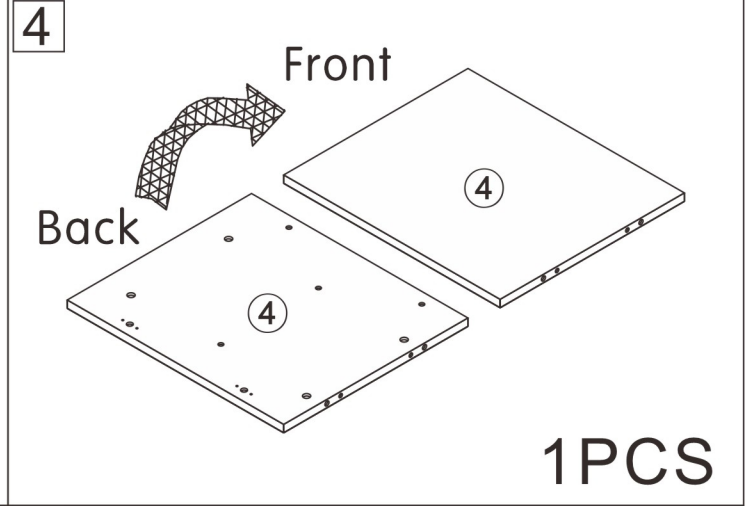

Shell tank

L500*W400*H500MM

Installation Instructions

Notes: Don't tighten screws completely at first, just in case parts were assembled wrongly and need disassemble. Tighten screws at last when all parts are put together.

Disassembly and installation of accessories

A 20PCS  15*10mm	B 20PCS  6*28mm	C 8PCS  8*30mm	D 4PCS  3.5*14mm	E 8PCS  4*12mm	F 1PCS  4*8mm	G 1PCS 	 Tools Recommended	
H 2PCS 	I 4PCS  6*12mm	K 1PCS 						

Bx4

Bx4

Bx6

Bx6

B	20PCS
	
6*28mm	

2

A	2PCS
	
15*10mm	

3

D	4PCS	E	8PCS	H	2PCS
					
3.5X14mm		4*12mm			

I	4PCS	K	1PCS
			
6*12mm			