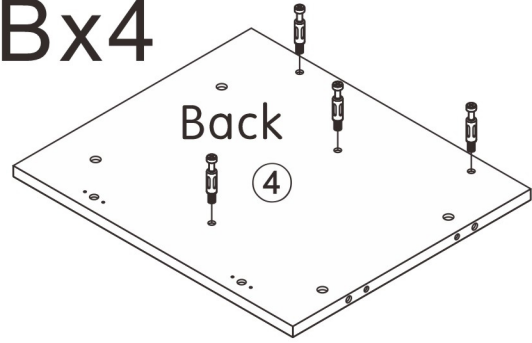

Shell tank

L500*W400*H500MM

Installation Instructions

Notes: Don't tighten screws completely at first, just in case parts were assembled wrongly and need disassemble. Tighten screws at last when all parts are put together.

Disassembly and installation of accessories

A 20PCS  15*10mm	B 20PCS  6*28mm	C 8PCS  8*30mm	D 4PCS  3.5*14mm	E 8PCS  4*12mm	F 1PCS  4*8mm	G 1PCS 	 Tools Recommended	
H 2PCS 	I 4PCS  6*12mm	K 1PCS 						

Bx4

Bx4

Bx6

Bx6

B	20PCS
	
6*28mm	

2

A	2PCS
	
15*10mm	

3