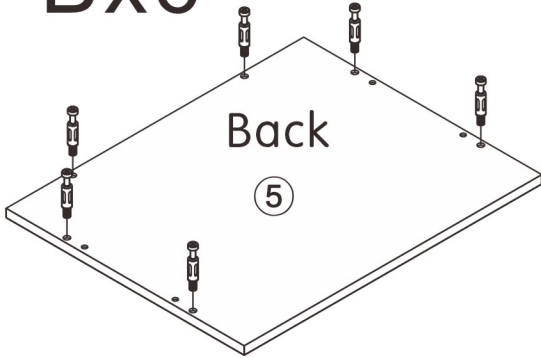

Shell tank

L500*W400*H500MM

Installation Instructions

Notes: Don't tighten screws completely at first, just in case parts were assembled wrongly and need disassemble. Tighten screws at last when all parts are put together.

Disassembly and installation of accessories

A 20PCS  15*10mm	B 20PCS  6*28mm	C 8PCS  8*30mm	D 4PCS  3.5*14mm	E 8PCS  4*12mm	F 1PCS  4*8mm	G 1PCS 	 Tools Recommended	
H 2PCS 	I 4PCS  6*12mm	K 1PCS 						

Bx4

Bx4

Bx6

Bx6

B	20PCS
	
6*28mm	

2

A	2PCS
	
15*10mm	

3