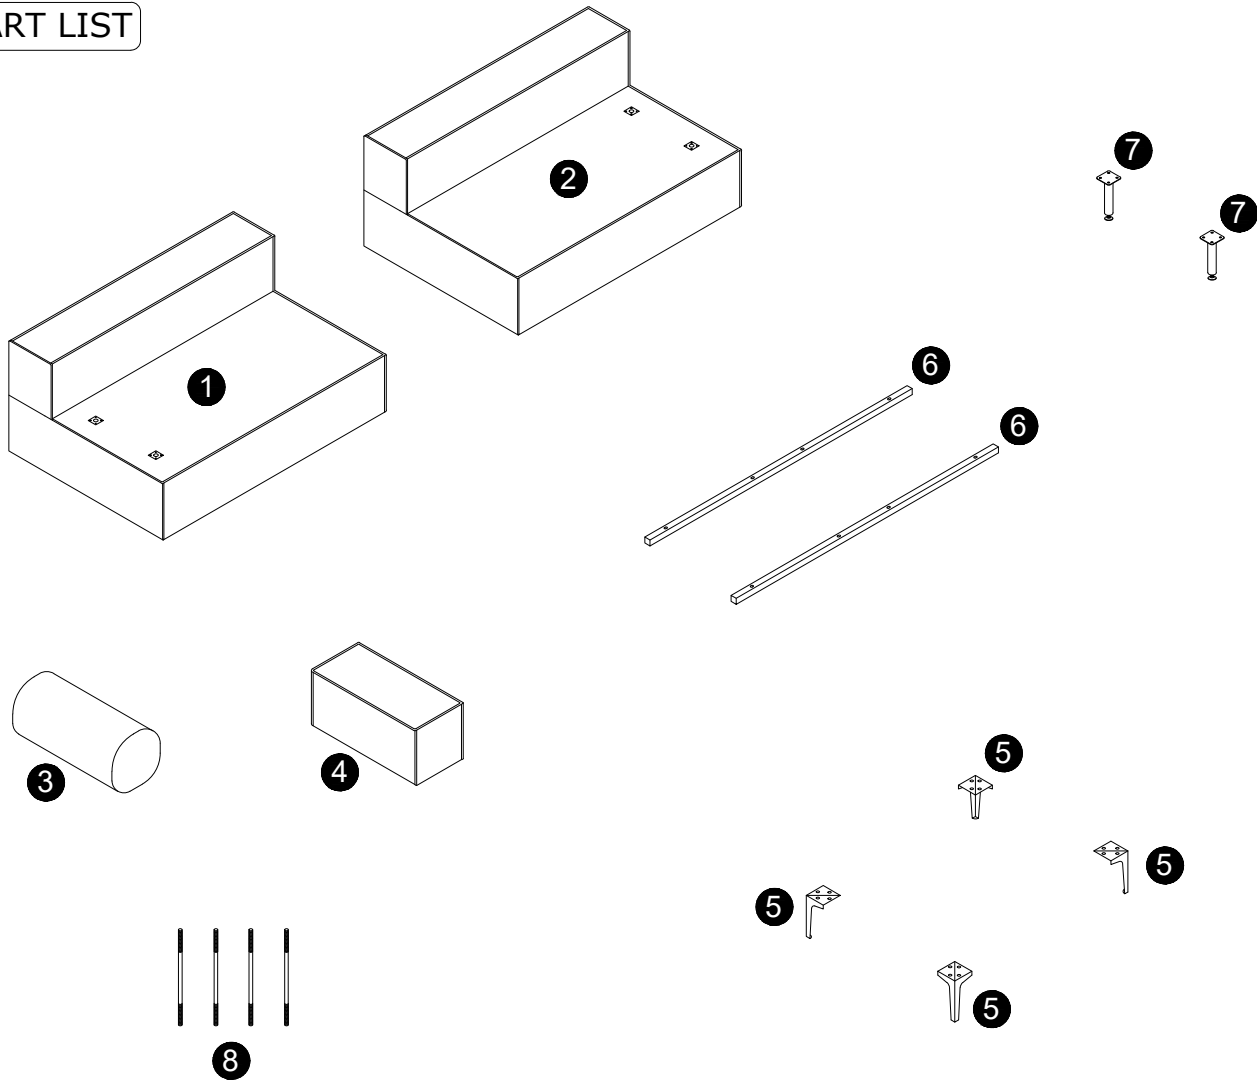

ASSEMBLY INSTRUCTION

IMPORTANT NOTE

1. FOR THE PROTECTION OF YOUR FURNITURE, PLACE ALL PARTS ON A CLEAN AND SMOOTH SURFACE TO PREVENT ANY DAMAGE.
2. DO NOT USE POWER TOOLS TO ASSEMBLE THE SOFA.
3. PLEASE PERIODICALLY CHECK ALL FITTINGS AND RE-TIGHTEN AS NECESSARY.
4. DO NOT USE THE SOFA UNLESS ALL BOLTS AND SCREWS ARE FIRMLY SECURED.
5. NEED PARTS OR ASSISTANCE? EMAIL US
6. YOU CAN ASSEMBLE IT WITH OUR PACKAGING TOOLS OR WITH A.

PART LIST

1 x 1pc

2 x 1pc

3 x 1pc

4 x 1pc

5 x 4pcs

6 x 2pcs

7 x 2pcs

8 x 4pcs

HARDWARE LIST

H1 M5 x 1pc

H2 M8x50mm x 8pcs

H3 M8 x 28pcs

H4 M8x17mm x 8pcs

H5 M8x25mm x 16pcs

H6 M8x22mm x 20pcs

H7 M8 x 4pcs

H8 M14 x 1pc

1.

Do not fully tighten fixings!

2.

After installing, tighten ALL the screws from Step 1

3.

4.