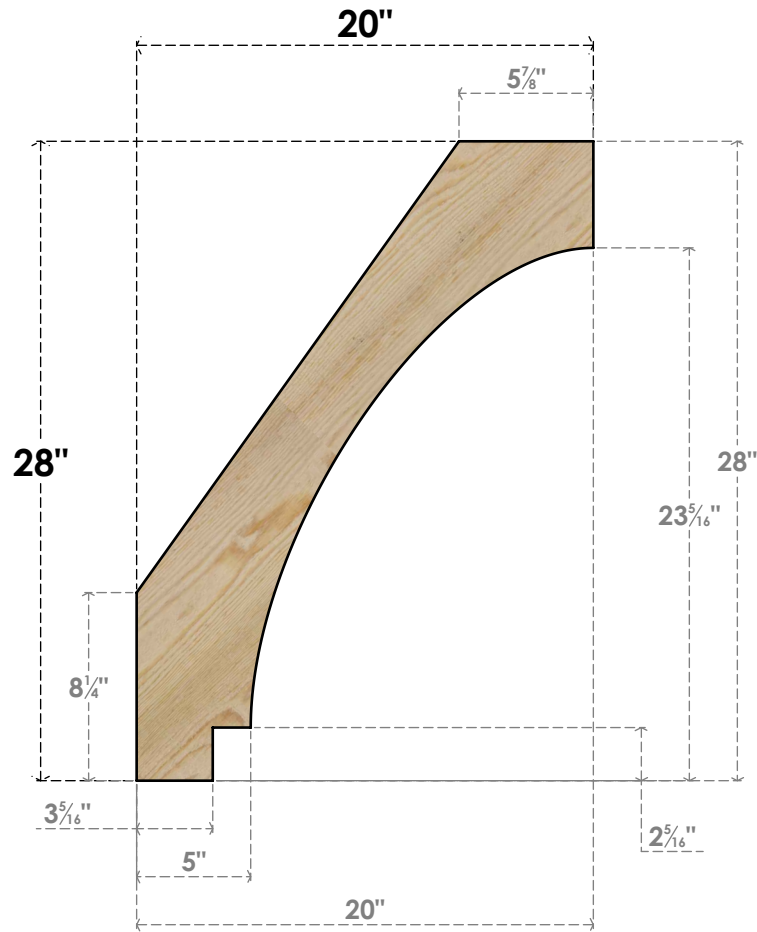

BRC06X20X28IMP00RDF

6"W X 20"D X 28"H IMPERIAL ROUGH SAWN BRACE, DOUGLAS FIR

SIDE

FRONT

EKENA MILLWORK
 2300 WEST MAIN ST.
 CLARKSVILLE, TX 75426
 TOLL FREE: 866-607-0453
 WWW.EKENAMILLWORK.COM

NOTES

1. INSTALLATION TO BE COMPLETED IN ACCORDANCE WITH MANUFACTURER'S SPECIFICATIONS.
2. DRAWING MAY NOT BE TO SCALE
3. THIS DRAWING IS INTENDED FOR DESIGN AND PLANNING PURPOSES ONLY.
4. ALL INFORMATION CONTAINED HEREIN WAS CURRENT AT THE TIME OF DEVELOPMENT BUT MUST BE REVIEWED AND APPROVED BY THE PRODUCT MANUFACTURER TO BE CONSIDERED ACCURATE.
5. PRODUCTS ARE NOT KILN DRIED. THIS ITEM IS UNIQUE AND WILL CONTAIN THE NATURAL VARIATIONS THAT THE WOOD SPECIES OFFERS. THIS MAY RESULT IN VARIATIONS UP TO 1/4"