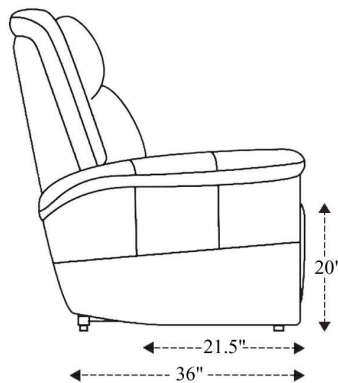

Zero Gravity Power Reclining Loveseat

Overall Dimensions	62.75" x 36" x 41.5"
Overall Width	62.75"
Overall Depth	36"
Overall Height	41.5"
Overall Weight	204 lbs.
Fully Reclined	70"
Distance from Wall	8"
Back of Seat to end of Chaise	43"
Leg Height (Distance from Foot Rest to Floor in Full Recline)	25"
Head Height (Distance from Headrest to Floor in Full Recline)	29"

Seat Width	21"
Seat Depth	21.5"
Seat Height	20"
Arm Width	6"
Arm Depth	22"
Arm Height	24.5"
Back Width	24"
Back Height	25"
Headrest Extended from Back	--