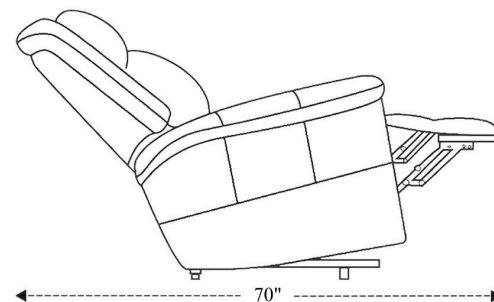

Zero Gravity Power Reclining Loveseat

Overall Dimensions	62.75" x 36" x 41.5"
Overall Width	62.75"
Overall Depth	36"
Overall Height	41.5"
Overall Weight	204 lbs.
Fully Reclined	70"
Distance from Wall	8"
Back of Seat to end of Chaise	43"
Leg Height (Distance from Foot Rest to Floor in Full Recline)	25"
Head Height (Distance from Headrest to Floor in Full Recline)	29"

Seat Width	21"
Seat Depth	21.5"
Seat Height	20"
Arm Width	6"
Arm Depth	22"
Arm Height	24.5"
Back Width	24"
Back Height	25"
Headrest Extended from Back	--