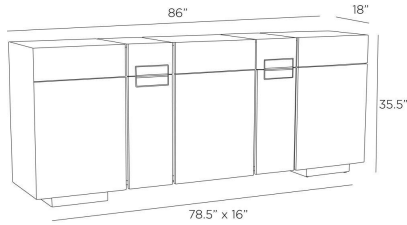

## LAFAYETTE CREDENZA

FZS12

H: 35.5 IN, W: 86 IN, D: 18 IN,  
Chateau Gray

The Lafayette credenza brings interest and charm with an unexpected silhouette. Figural ofram veneer in chateau gray creates a dynamic sunburst pattern on the cabinet face, met by an opposing horizontal pattern on the top. Integrated textural hardware of bronze brass creates a focal point to tie this striking piece together. A metal parting rail wraps around the case, while inside each cabinet space is a single removable shelf. Finish will vary.

### DIMENSIONS

Foot Print	W: 78.5 IN, D: 16 IN
Large Shelf	H: 1 IN, W: 19 IN, D: 15.5 IN
Small Shelf	H: 1 IN, W: 9.5 IN, D: 15.5 IN
Small Drawers Interior	H: 4 IN, W: 8 IN, D: 13 IN
Small Door	H: 25.5 IN, W: 10.5 IN, D: 1 IN
Large Drawers Interior	H: 4 IN, W: 17.5 IN, D: 13 IN
Large Door	H: 25.5 IN, W: 20.5 IN, D: 1 IN
Diagonal Dimension	40 IN
Clearance	2.5 IN

### SHIPPING

Shipping Requirements	TruckShip
Product Weight	312.2 lbs
Gross Weight 1	350 lbs
Shipping Box 1	H: 45.3 IN, L: 89.2 IN, W: 22.25 IN