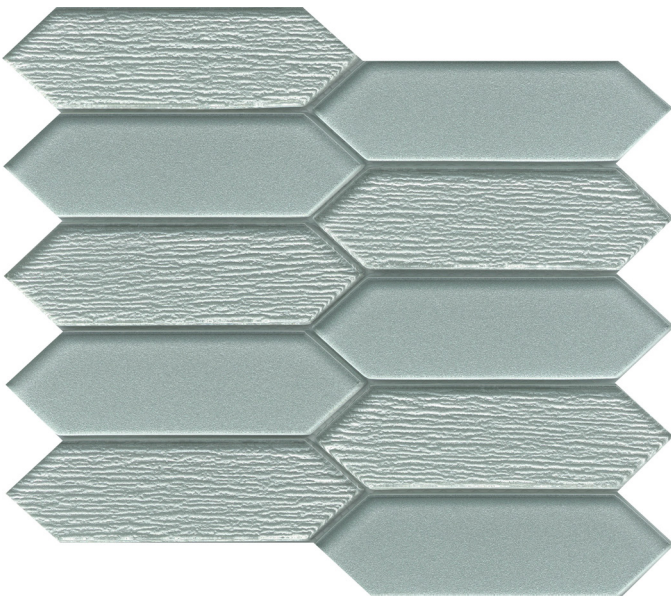

Picket™ is inspired by the simplistic angles of a picket fence in a shimmering glass mosaic pattern. With warm tones, the collection exudes a contemporary approach to wall design.

PICKET™

Glass Mosaic

Honey

Morning

Silver

Blue

<p>Sizes</p>	 <p>10" x 11" Mesh 9.45" x 10.87"</p>
<p>Thickness</p>	<p>8mm</p>
<p>Testing</p>	<p>Shade Variation Rating</p>
<p>Results*</p>	<p>VI</p>

-  Sustainability Attributes
- Health Product Declaration (HPD) provided upon request
 - Product Packaging is 100% recyclable
 - VOC Free