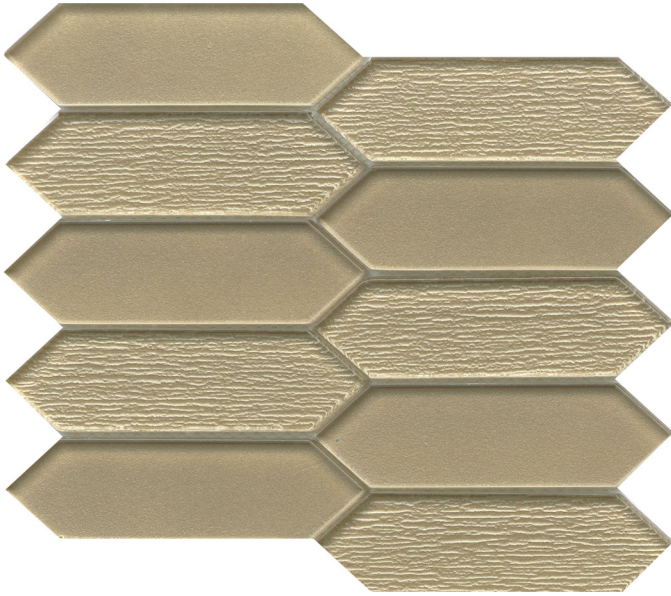

Picket™ is inspired by the simplistic angles of a picket fence in a shimmering glass mosaic pattern. With warm tones, the collection exudes a contemporary approach to wall design.

PICKET™

Glass Mosaic

Honey

Morning

Silver

Blue

<p>Sizes</p>	 <p>10" x 11" Mesh 9.45" x 10.87"</p>
<p>Thickness</p>	<p>8mm</p>
<p>Testing</p>	<p>Shade Variation Rating</p>
<p>Results*</p>	<p>VI</p>

-  Sustainability Attributes
- Health Product Declaration (HPD) provided upon request
 - Product Packaging is 100% recyclable
 - VOC Free