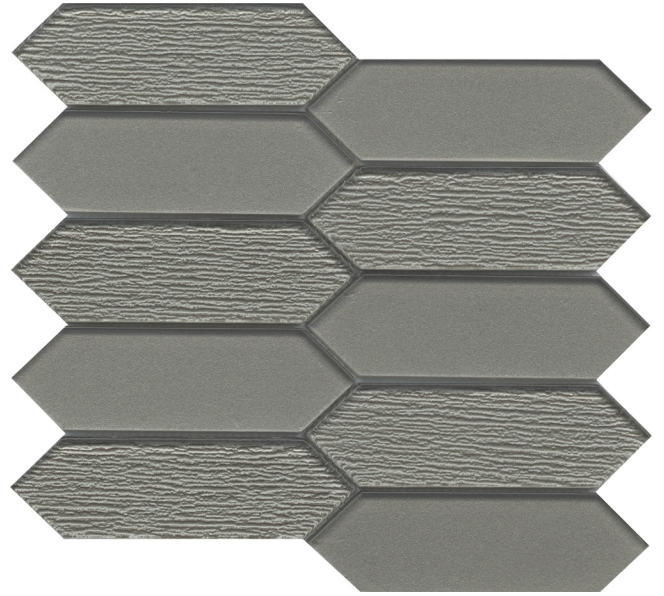

Picket™ is inspired by the simplistic angles of a picket fence in a shimmering glass mosaic pattern. With warm tones, the collection exudes a contemporary approach to wall design.

PICKET™

Glass Mosaic

Honey

Morning

Silver

Blue

<p>Sizes</p>	 <p>10" x 11" Mesh 9.45" x 10.87"</p>
<p>Thickness</p>	<p>8mm</p>
<p>Testing</p>	<p>Shade Variation Rating</p>
<p>Results*</p>	<p>VI</p>

-  Sustainability Attributes
- Health Product Declaration (HPD) provided upon request
 - Product Packaging is 100% recyclable
 - VOC Free