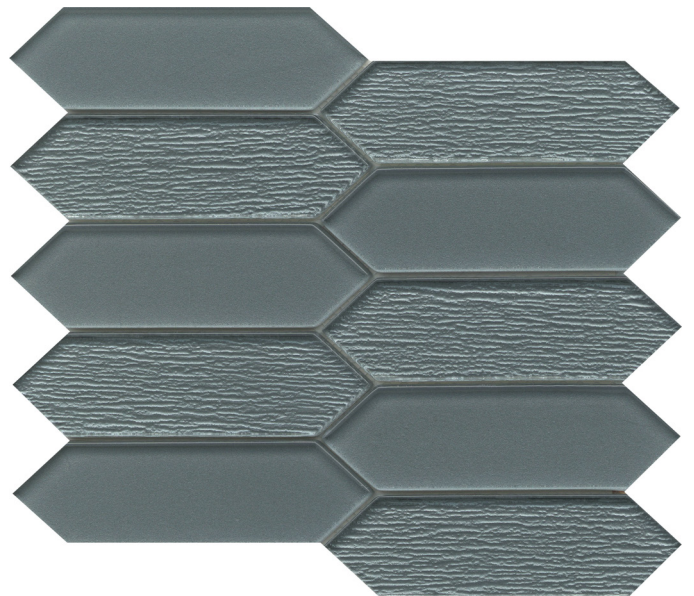

Picket™ is inspired by the simplistic angles of a picket fence in a shimmering glass mosaic pattern. With warm tones, the collection exudes a contemporary approach to wall design.

PICKET™

Glass Mosaic

Honey

Morning

Silver

Blue

<p>Sizes</p>	 <p>10" x 11" Mesh 9.45" x 10.87"</p>
<p>Thickness</p>	<p>8mm</p>
<p>Testing</p>	<p>Shade Variation Rating</p>
<p>Results*</p>	<p>VI</p>

-  Sustainability Attributes
- Health Product Declaration (HPD) provided upon request
 - Product Packaging is 100% recyclable
 - VOC Free