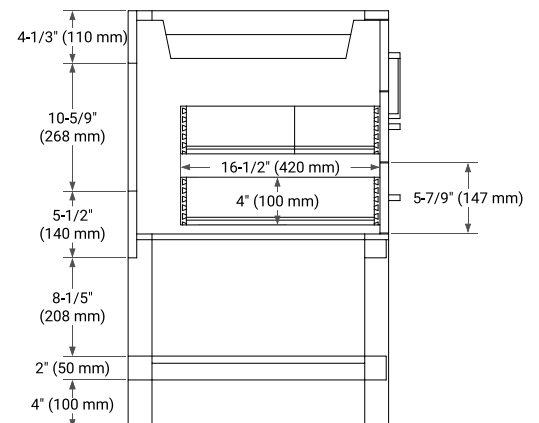

54" SINGLE SINK BASE CABINET

BASE CABINET DIMENSIONS

54" W x 21.5" D x 34.5" H

FEATURES

- Solid wood frame & plywood panels
- Dovetail drawers and joints
- Soft closing doors & drawers

HARDWARE FINISHES*

Brushed Nickel   Satin Brass   Matte Black   Polished Chrome

*Hardware comes preinstalled with the illustrated option. Other finishes are available on our online store if you prefer a different one.

AVAILABLE COLORS

White   Grey   Midnight Blue

FRONT VIEW

SIDE VIEW

PLAN VIEW