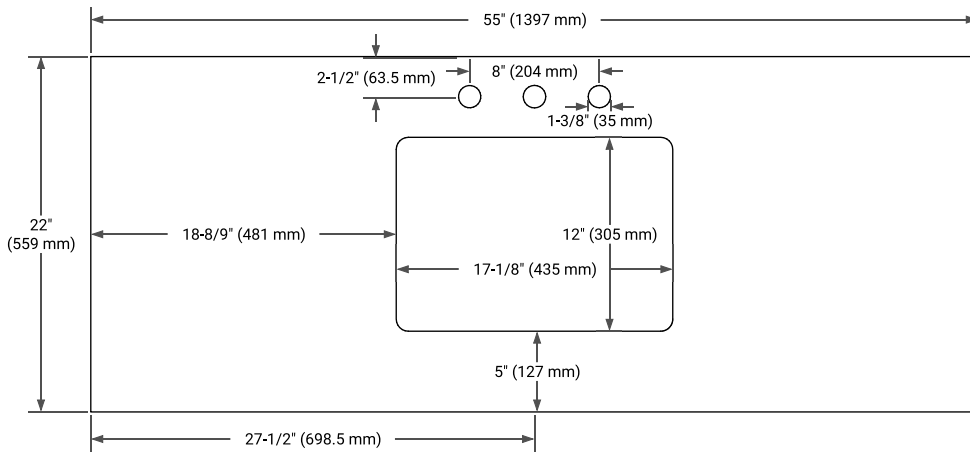

55" SINGLE RECTANGLE SINK COUNTERTOP WITH 0.75 IN. THICKNESS

OVERALL DIMENSIONS

55" W x 22" D x 0.75" H

COUNTERTOP OPTIONS

FEATURES

- Solid countertop with mitered edges & seams
- Undermount white rectangular sink
- Pre-drilled for 8" widespread faucet

INCLUDED

- Countertop
- Matching Backsplash
- Rectangle Sink

COUNTERTOP PLAN VIEW