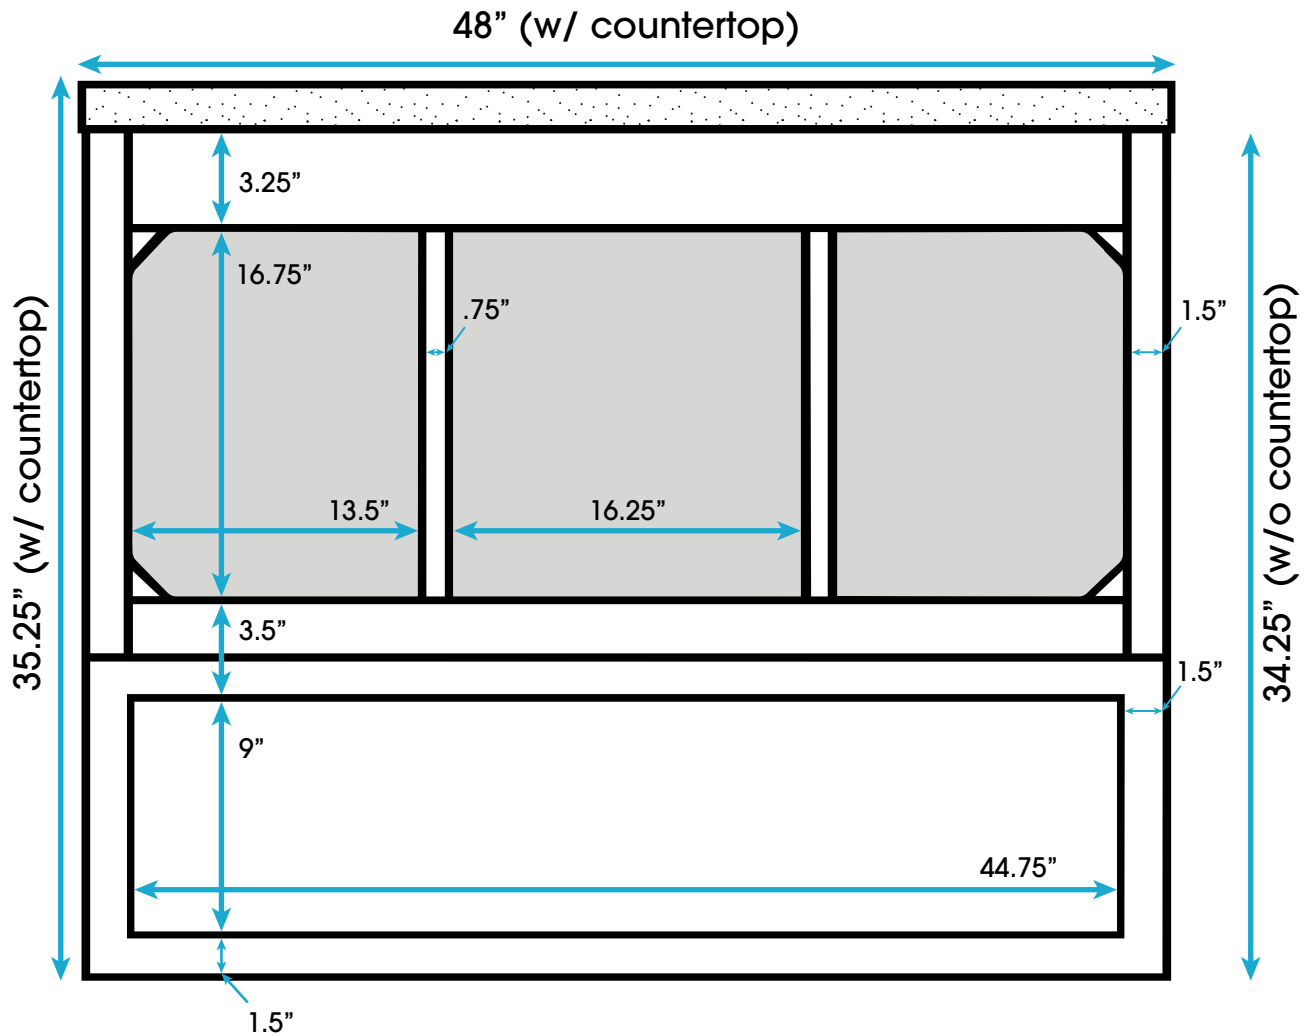

48-inch Bath Vanity (Back View)

All measurements are approximate and rounded to the nearest quarter inch
Please allow for a slight margin of error