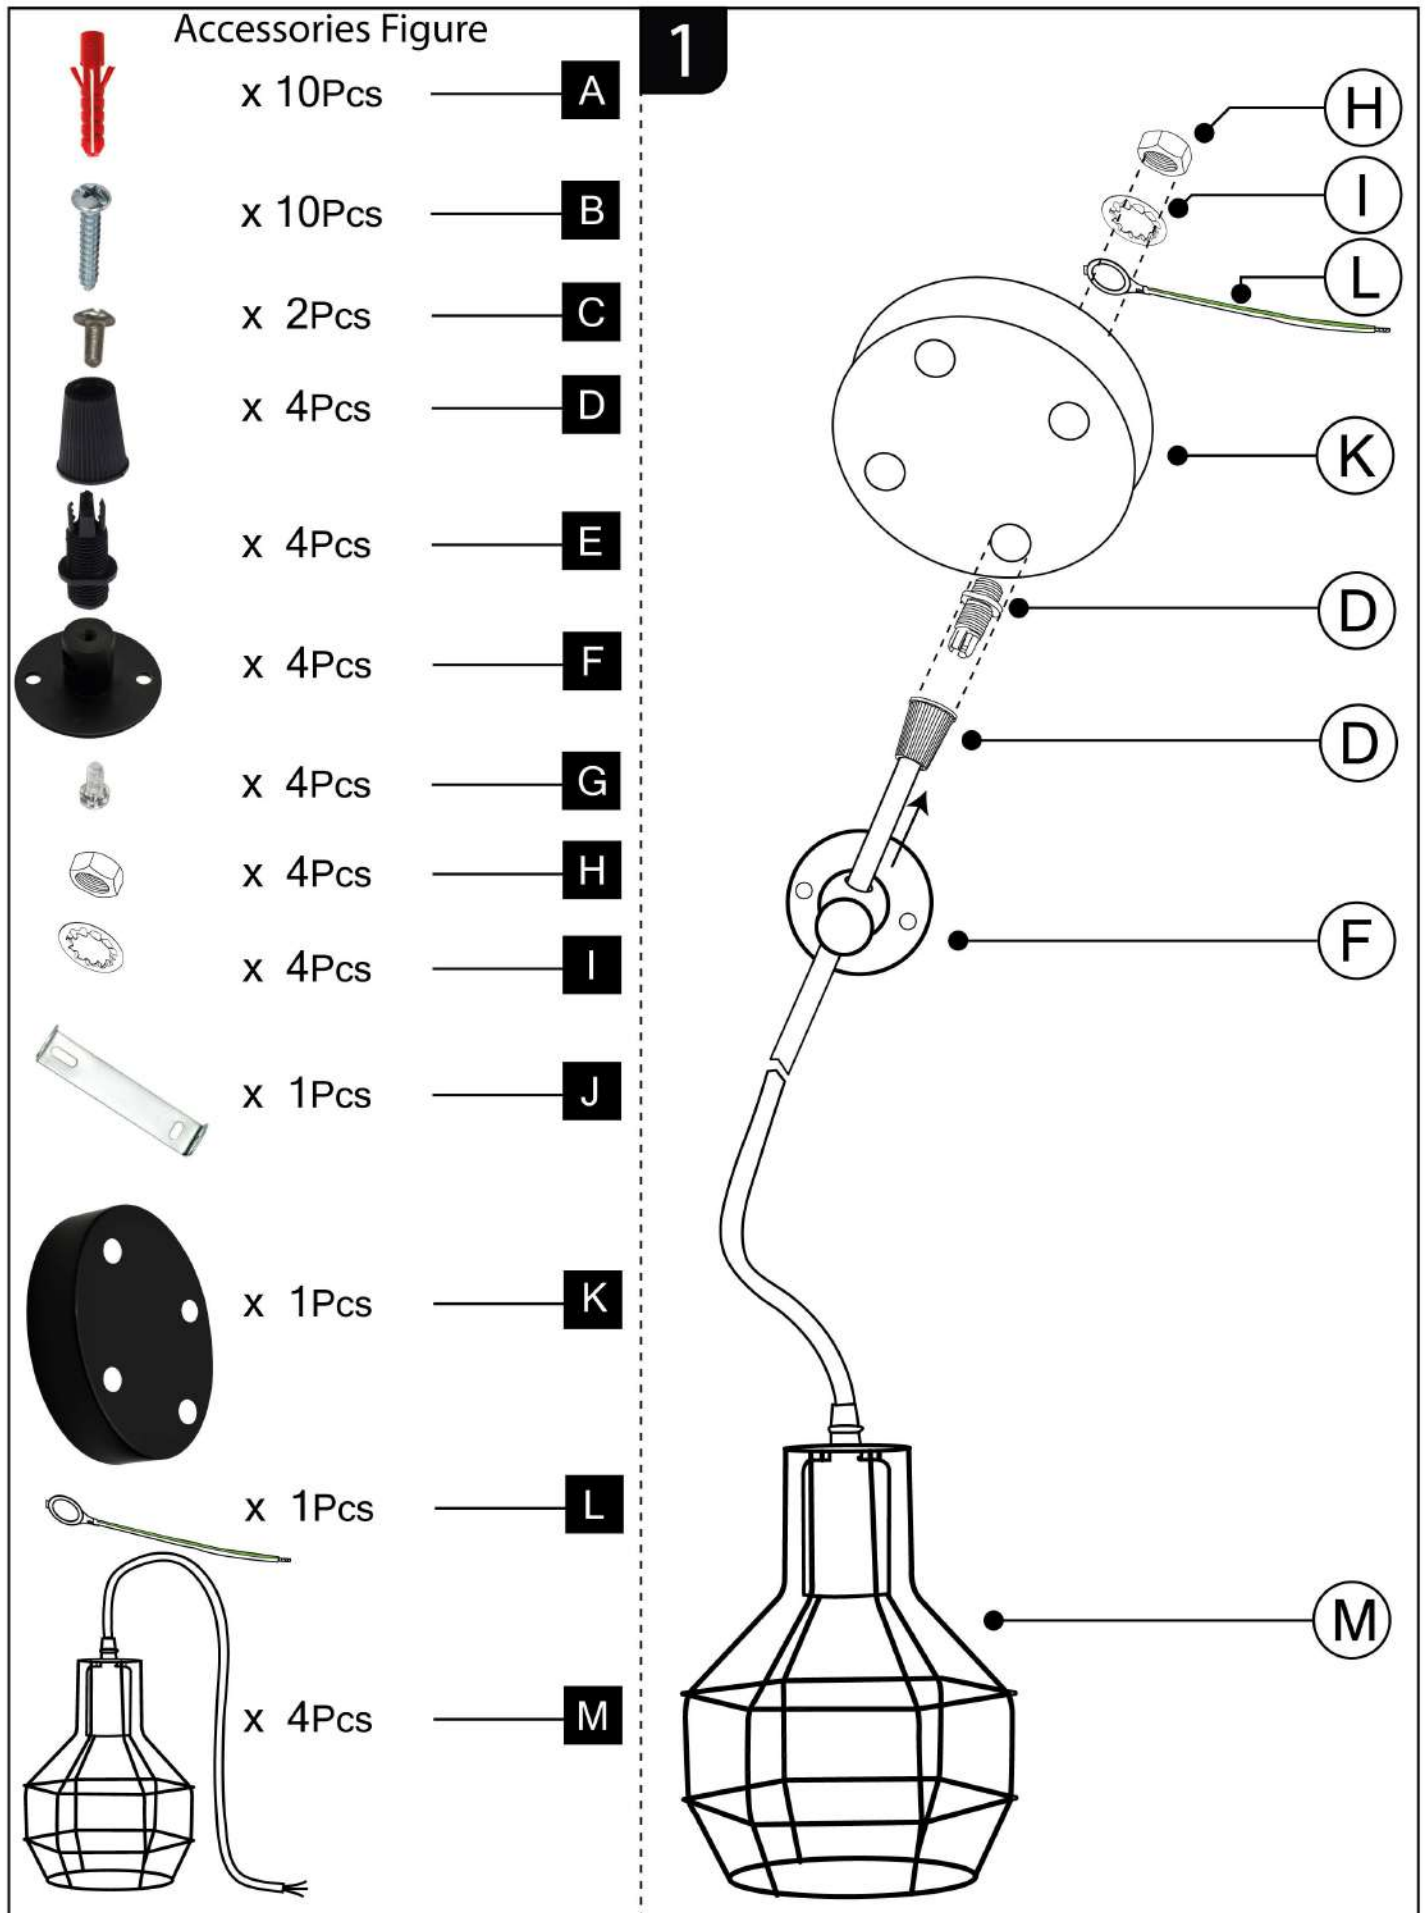

# VINTAGE METAL SPIDER LAMP ASSEMBLING INSTRUCTION

# VINTAGE METAL SPIDER LAMP ASSEMBLING INSTRUCTION

5

6